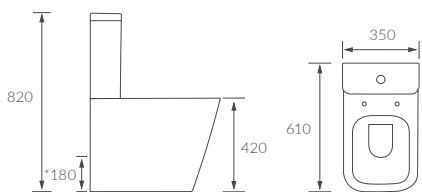

CLOSE COUPLED WC RIMLESS FULLY SHROUDED SHORT PROJECTION

Coupling to soil stack:
Straight out
and straight down
Distance from soil pipe
spigot to wall: 205mm
Cistern inlet position:
Left