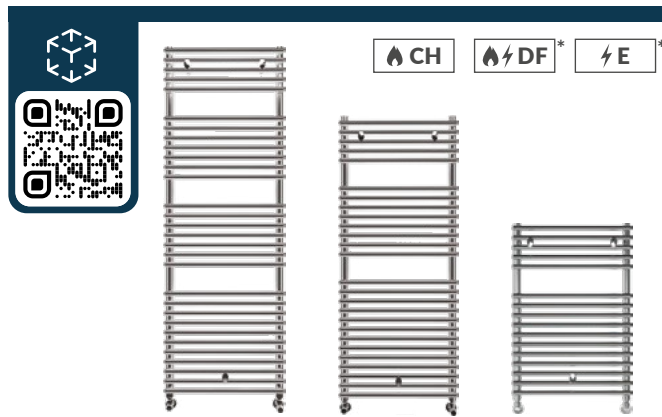

Radiators & Towel warmers

OAKLANDS ROUND LADDER

W500 x H730 x D50mm			
Chrome	BTU's: 1167	AJAX108538	£210
Black	BTU's: 1689	AJAX108542	£167
W500 x H1190 x D50mm			
Chrome	BTU's: 1860	AJAX108539	£267
Black	BTU's: 3153	AJAX108543	£195
W500 x H1450 x D50mm			
Chrome	BTU's: 2198	AJAX108540	£310
Black	BTU's: 3153	AJAX108544	£224