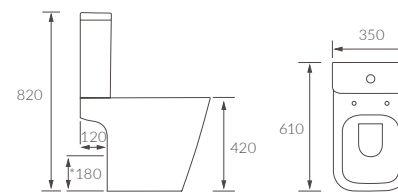

CLOSE COUPLED WC RIMLESS OPEN BACK SHORT PROJECTION

Coupling to soil stack:
Straight out and straight
down and left or right
Distance from soil pipe
spigot to wall: 205mm
Cistern inlet position:
Left