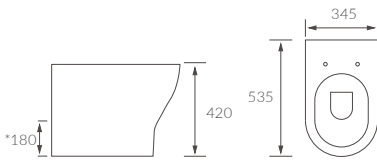

RIMLESS BACK TO WALL PAN

Coupling to soil stack: Straight out and straight down

Distance from soil pipe spigot to wall: 105mm

For use with Concealed cistern