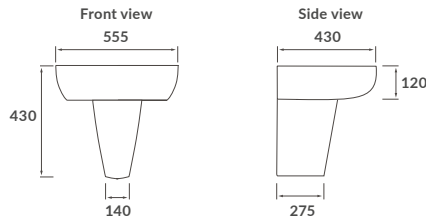

Caistor

BASIN WITH FULL PEDESTAL
555 x 430mm

BASIN WITH SEMI PEDESTAL
555 x 430mm

SEMI RECESSED BASIN
555 x 435mm

RIMLESS CLOSE COUPLED PAN AND CISTERN FULLY SHROUDED

RIMLESS CLOSE COUPLED PAN AND CISTERN FULLY SHROUDED COMFORT HEIGHT