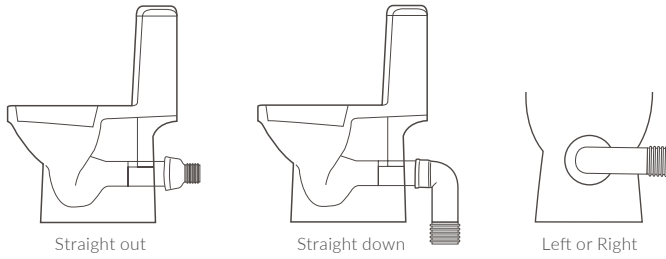

Coupling to soil stack guide