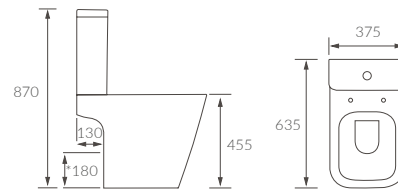

CLOSE COUPLED WC RIMLESS OPEN BACK COMFORT HEIGHT

Coupling to soil stack:
Straight out and straight
down and left or right
Distance from soil pipe
spigot to wall: 205mm
Cistern inlet position:
Left