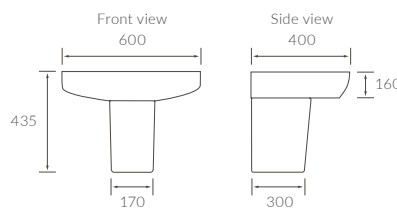

BASIN WITH FULL PEDESTAL
600 x 400mm

BASIN WITH SEMI PEDESTAL
600 x 400mm