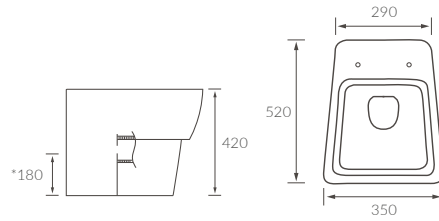

BACK TO WALL PAN

Coupling to soil stack: Straight out and straight down
Distance from soil pipe spigot to wall: 25mm
For use with concealed cistern
Not compatible with Ferriby WC unit