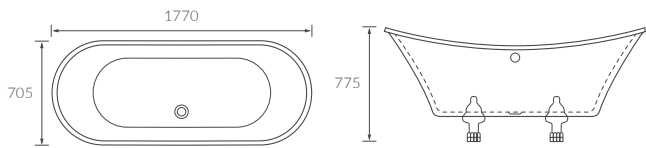

Freestanding baths

DIGBY FLOORSTANDING BATH

Capacity 195 litres