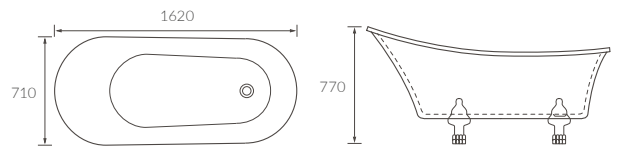

WINTERTON FLOORSTANDING BATH

Capacity 165 litres