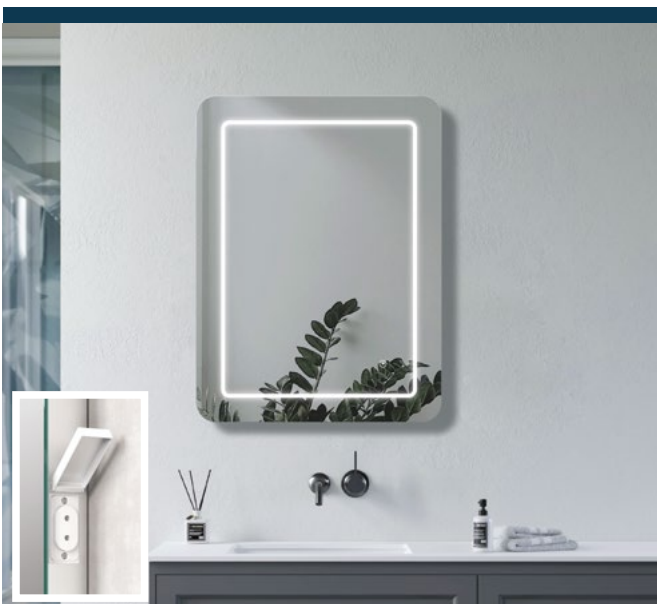

GLORIA ROUND MIRROR

Dia 600mm D45mm	AJAX106245	£282
Dia 800mm D45mm	AJAX106246	£333

- 30mm front lit LED strip • Touch sensor
- Demister pad • IP44 rated
- Cool to warm lighting (6500k - 3000k)
- 2 year guarantee