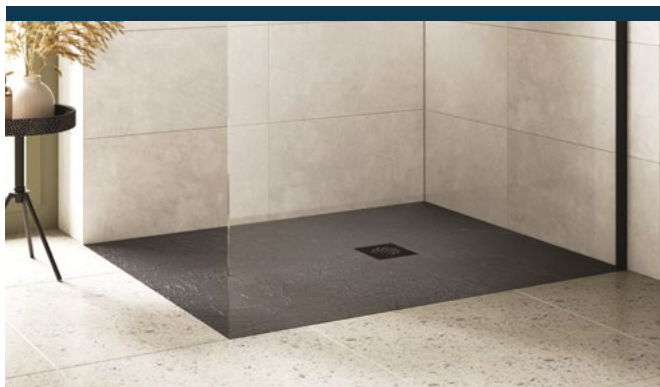

SLATE GREY SHOWER TRAY

H25mm

1000 x 800mm	AJAX106626	£400
1200 x 800mm	AJAX106627	£450
1200 x 900mm	AJAX106628	£450
1400 x 800mm	AJAX106629	£475
1400 x 900mm	AJAX106630	£475
1600 x 800mm	AJAX106631	£500
1600 x 900mm	AJAX106632	£500
1700 x 800mm	AJAX106633	£550
1700 x 900mm	AJAX106634	£550

- Made in the UK
- 25mm high, 100% natural stone resin
- Slip resistant finish
- Tested flow rate of over 33 litres per minute
- Includes high flow vortex waste
- 10 year guarantee