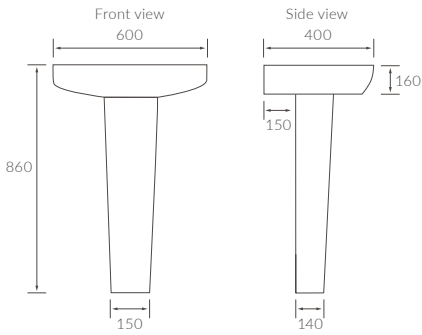

Appleby

BASIN WITH FULL PEDESTAL

600 x 400mm