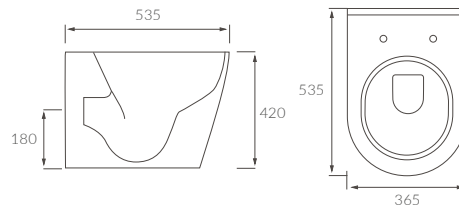

BACK TO WALL PAN
Coupling to soil stack:
Straight out and straight down
Distance from soil pipe spigot to wall: 110mm
For use with Concealed cistern