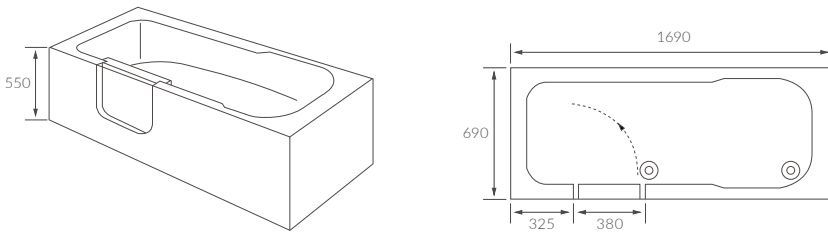

Capacity 190 litres

Access bath

1690 X 690MM WALK IN EASY ACCESS BATH

Capacity 200 litres

Back to wall baths

WILLERBY BACK TO WALL BATH

Capacity 205 litres

BAWTRY BACK TO WALL BATH