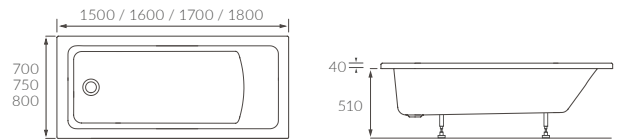

ARMTHORPE SINGLE END BATH

Capacity 1500 x 700mm - 170 litres, 1600 x 700mm - 185 litres,
1700 x 700mm - 200 litres, 1700 x 750mm - 210 litres,
1800 x 800mm - 225 litres