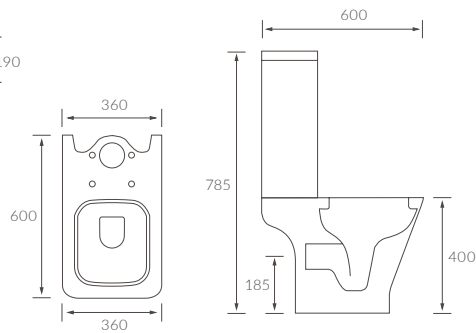

SEMI RECESSED BASIN

500 x 400mm

Binbrook

BASIN WITH FULL PEDESTAL

560 x 450mm

CLOSE COUPLED PAN AND CISTERN

Open back

Coupling to soil stack:
Straight out and straight down