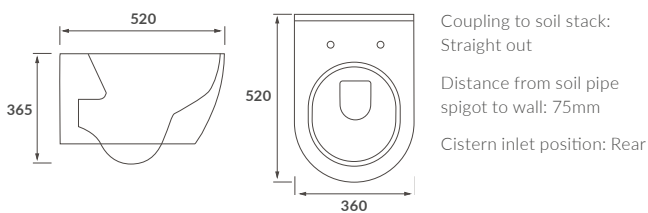

RIMLESS WALL HUNG PAN