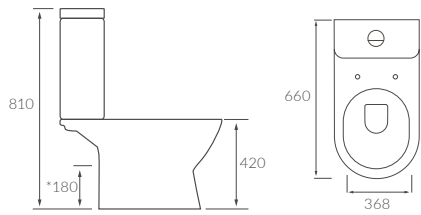

CLOSE COUPLED PAN AND CISTERN
Open back
Coupling to soil stack:
Straight out, straight down, Left or Right
Distance from soil pipe spigot to wall: 240mm
Cistern inlet position: Left