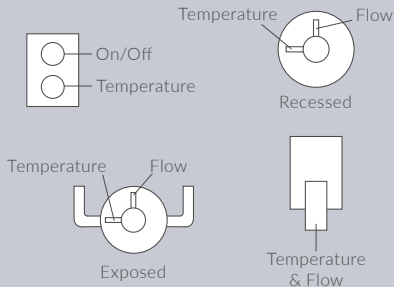

5 YEAR GUARANTEE
on all mixer showers*

Which shower valve to select...

Single outlet

Operates a single outlet only such as a slide rail kit OR a fixed showerhead.