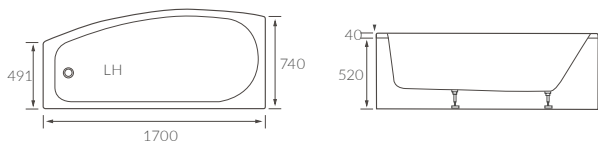

MUMBY SINGLE END BATH LH AND RH

Capacity 170 litres