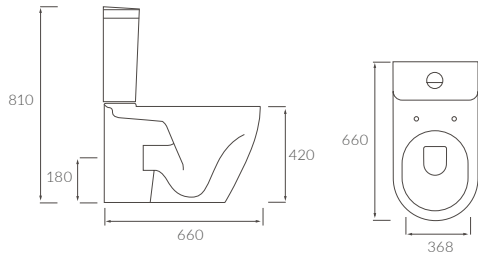

Coupling to soil stack:
Straight out and straight down
Distance from soil pipe spigot to wall: 235mm Cistern inlet position: Left

CLOSE COUPLED PAN AND CISTERN
Fully shrouded