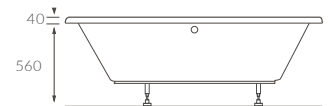

BAWTRY BACK TO WALL BATH

Capacity 1695 x 745mm - 195 litres

Capacity 1500 x 745mm - 165 litres