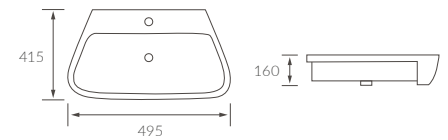

SEMI RECESSED BASIN
495 x 415mm