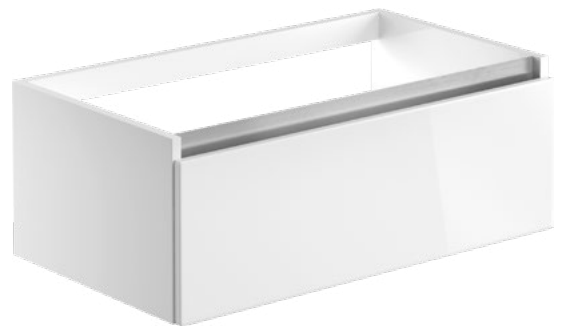

CHOOSE A WORKTOP (PAGE 47) AND WASHBOWL (PAGE 63)

WALL HUNG 815MM BASIN UNIT
W815 x H300 x D458mm

White Gloss   AJAX101527   **£343**   No top
Matt Latte   AJAX101552   **£343**