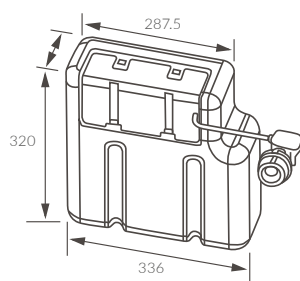

CONCEALED CISTERN - BOTTOM INLET