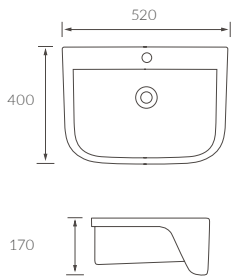

SEMI RECESSED BASIN

520 x 400mm