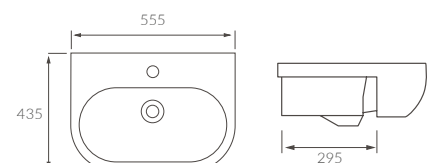

SEMI RECESSED BASIN

555 x 435mm