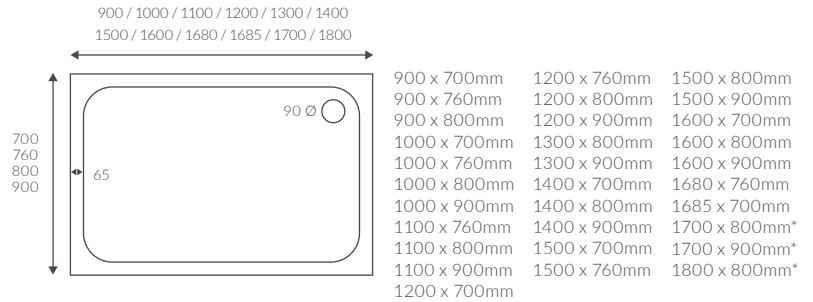

LOW PROFILE RECTANGULAR TRAYS