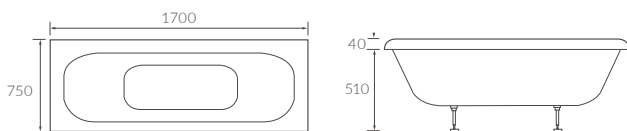

Double end baths

MAIDENWELL LUXURY DOUBLE END BATH

Capacity 225 litres