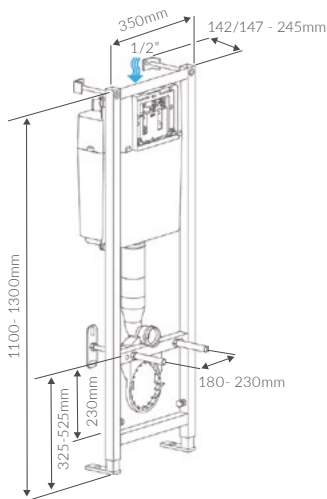

SEMI RECESSED BASIN
 495 x 445mm

HIGH LEVEL PAN AND CISTERN

Wall hung frames, concealed cisterns & flush plates

WALL HUNG WC FRAME
Incl. Cistern

WALL HUNG WC FRAME
Excl. Cistern

LOW HEIGHT WC FRAME
Incl. Cistern