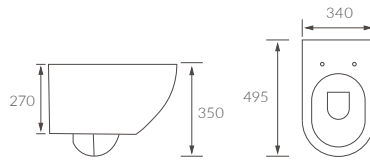

RIMLESS WALL HUNG PAN

Coupling to soil stack: Straight out and straight down

Distance from soil pipe spigot to wall: 105mm

For use with Concealed cistern