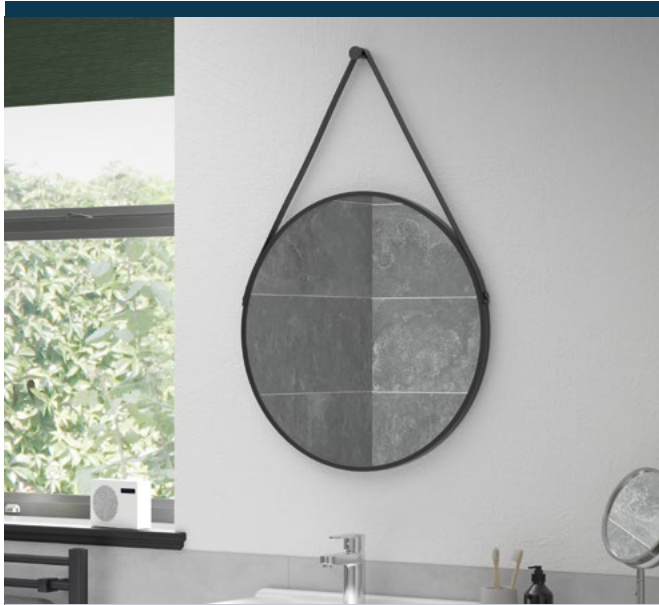

2 YEAR GUARANTEE

on all mirrors

NAVENSBY ROUND MIRROR

Matt Black

Dia 500mm

H989 (inc. strap) x D32mm

AJAX106271

£200

- Matt black coated aluminium frame with leather effect black strap and black hanging hook
- 2 year guarantee