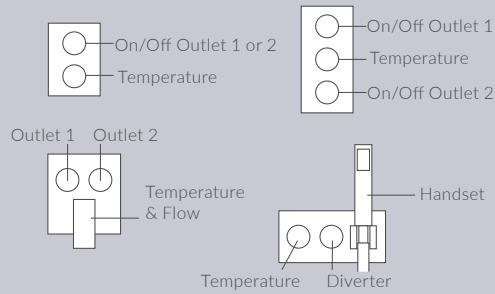

5 YEAR GUARANTEE
on all mixer showers*

Which shower valve to select...

Single outlet

Operates a single outlet only such as a slide rail kit OR a fixed showerhead.

Two outlet

Operate two outlets such as a slide rail kit AND a fixed showerhead independently.