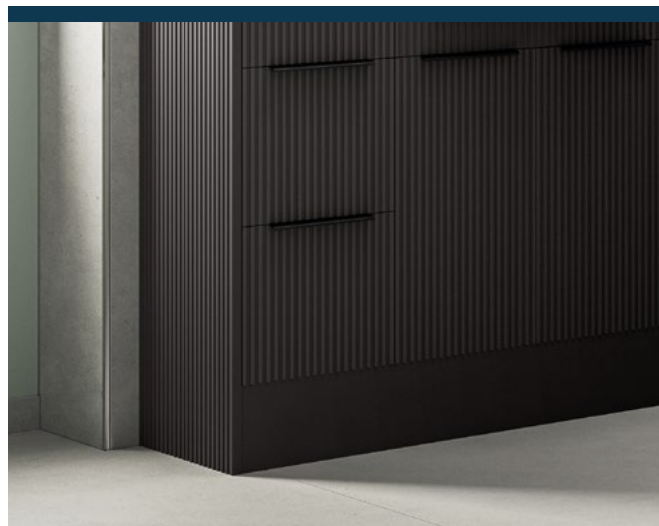

PLINTHS & PANELS

2.4m Plinth (height 150mm)			
Matt White	AJAX106158	£82	
Matt Graphite Grey	AJAX106170	£82	
Base End Panel 330 x 900mm			
Matt White	AJAX106159	£138	
Matt Graphite Grey	AJAX106171	£138	
Tall End Panel 330 x 2200mm			
Matt White	AJAX106160	£272	
Matt Graphite Grey	AJAX106172	£272	

*Height excludes legs