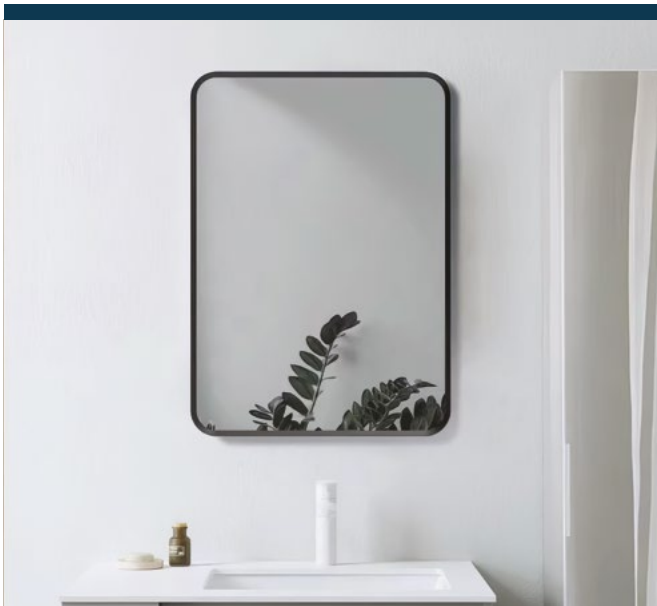

GEDNEY RECTANGLE MIRROR

Matt Black
W600 x H800mm x D20mm   AJAX106269

£200

- Matt black coated aluminium thin frame detail
- 2 year guarantee