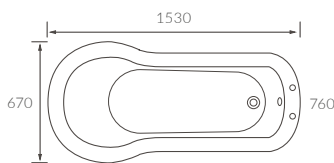

INGHAM BATH

Capacity 1530 x 670 x 760mm - 147 litres