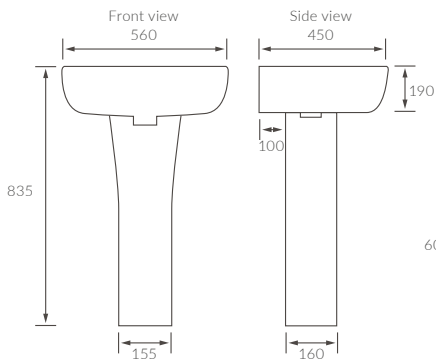

Binbrook

BASIN WITH FULL PEDESTAL

560 x 450mm