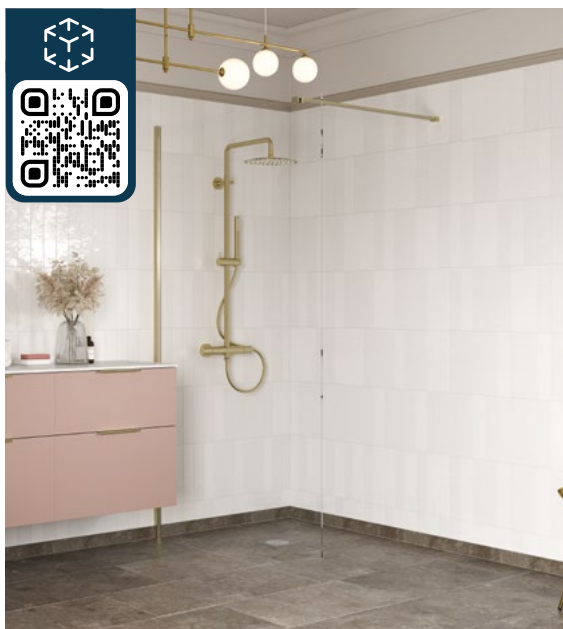

Reni 8mm

WETROOM PANELS CLEAR GLASS BRUSHED BRASS PROFILE

True wall adjustments
(min/max mm)

500mm	AJAX107561	£220	480 - 500
700mm	AJAX107562	£226	680 - 700
760mm	AJAX107563	£231	740 - 760
800mm	AJAX107564	£236	780 - 800
900mm	AJAX107565	£246	880 - 900
1000mm	AJAX107566	£261	980 - 1000
1200mm	AJAX107567	£297	1180 - 1200
1400mm	AJAX107568	£338	1380 - 1400

OPTIONAL SIDE PANEL

500mm	AJAX107570	£231	480 - 500
700mm	AJAX107571	£236	680 - 700
760mm	AJAX107572	£241	740 - 760
800mm	AJAX107573	£246	780 - 800
900mm	AJAX107574	£256	880 - 900