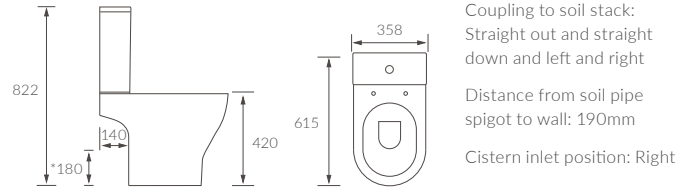

Coupling to soil stack:
Straight out and straight
down and left and right

Distance from soil pipe
spigot to wall: 190mm

Cistern inlet position: Right

RIMLESS CLOSE COUPLED PAN AND CISTERN OPEN BACK