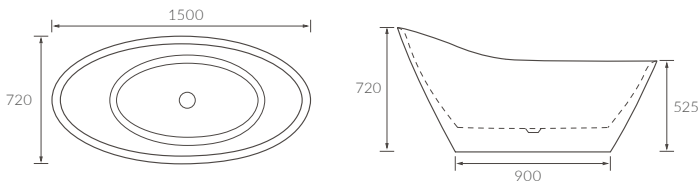

HASTHORPE FLOORSTANDING BATH

capacity 1550mm - 187 litres / capacity 1700mm - 210 litres

SWANLAND SKIRTED BATH

Capacity 180 litres

TUMBY FLOORSTANDING BATH

Capacity 215 litres

DUNHOLME FLOORSTANDING BATH

Capacity 245 litres