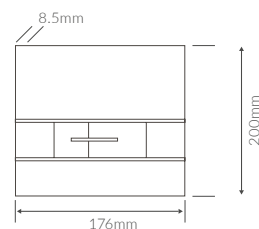

RIMAC FLUSH PLATE