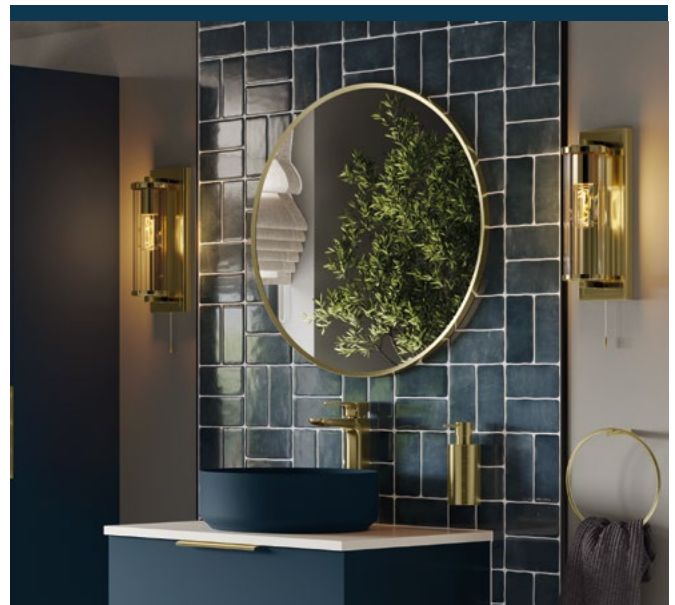

GEDNEY ROUND MIRROR

Brushed Brass

Dia 500mm D20mm

AJAX106259

£149

Dia 600mm D20mm

AJAX106260

£159

- Brushed brass coated aluminium thin frame detail
- 2 year guarantee