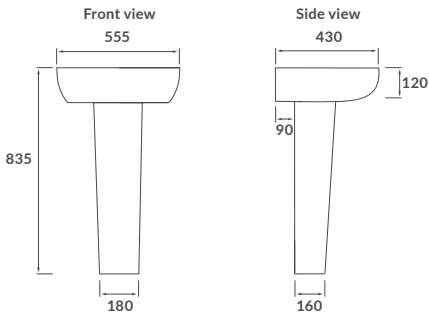

Caistor

BASIN WITH FULL PEDESTAL
555 x 430mm

BASIN WITH SEMI PEDESTAL
555 x 430mm

SEMI RECESSED BASIN
555 x 435mm

RIMLESS CLOSE COUPLED PAN AND CISTERN FULLY SHROUDED

RIMLESS CLOSE COUPLED PAN AND CISTERN FULLY SHROUDED COMFORT HEIGHT