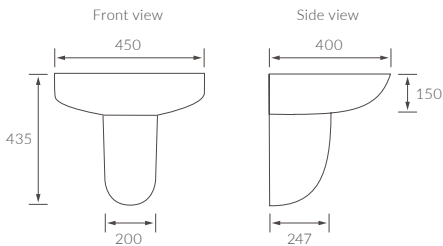

Waltham

BASIN WITH FULL PEDESTAL

550 x 400mm

BASIN WITH SEMI PEDESTAL

550 x 400mm

BASIN WITH FULL PEDESTAL

450 x 400mm

BASIN WITH SEMI PEDESTAL