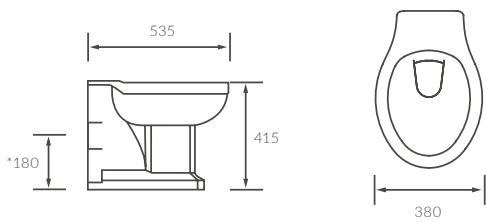

Coupling to soil stack: Straight out and straight down
Distance from soil pipe spigot to wall: 100mm
For use with concealed cistern

BACK TO WALL PAN