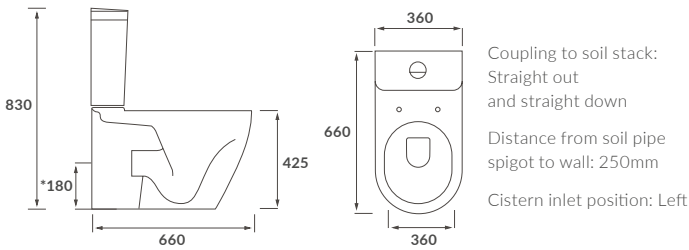

Caistor

BASIN WITH FULL PEDESTAL
555 x 430mm

BASIN WITH SEMI PEDESTAL
555 x 430mm

SEMI RECESSED BASIN
555 x 435mm

RIMLESS CLOSE COUPLED PAN AND CISTERN FULLY SHROUDED

RIMLESS CLOSE COUPLED PAN AND CISTERN FULLY SHROUDED COMFORT HEIGHT