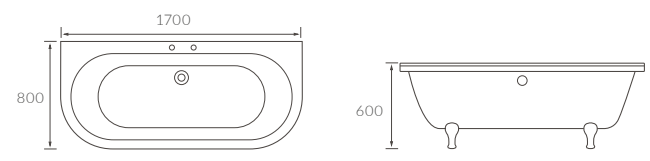

INGHAM BATH

Capacity 1530 x 670 x 760mm - 147 litres

WHISBY FLOORSTANDING BATH

Capacity 175 litres

ANLABY DOUBLE END BATH

Capacity 170 litres

HYKEHAM BATH

Capacity 182 litres