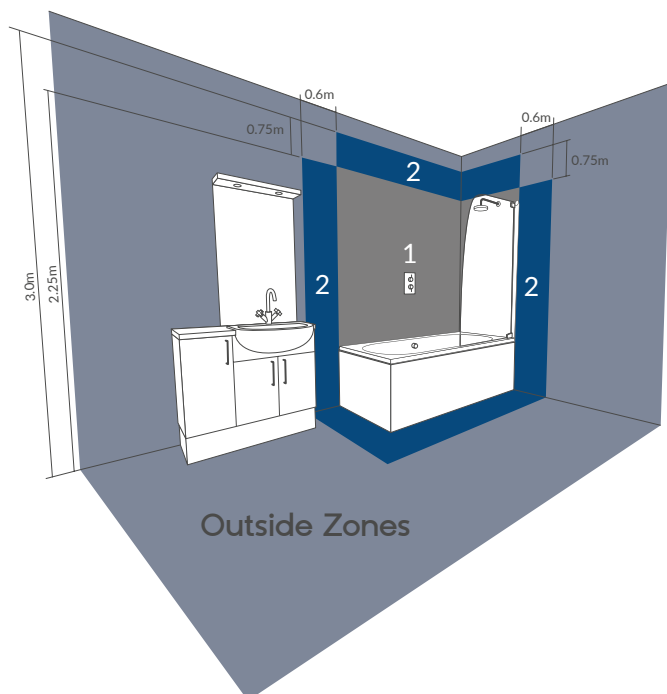

Lighting

Our stunning collection of bathroom lights are all IP44 rated and so suitable for use in zone two.

Zone 1

Electrical fittings in this zone require a separate extra low voltage and a minimum rating of IP65 (splash-proof).

Zone 2

Electrical fittings in this zone require a minimum rating of IP44 (splash-proof).

Outside Zones

Electrical fittings in this zone require no IP rating (unless cleaned by water jets).