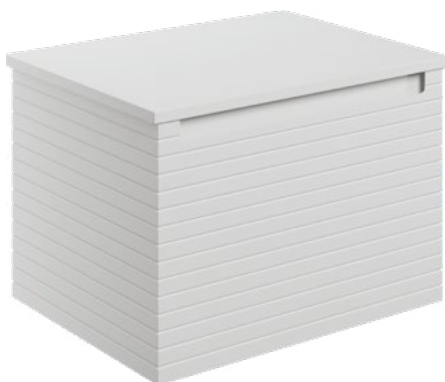

CHOOSE A WASHBOWL (PAGE 63)

WALL HUNG 600MM 1 DRAWER BASIN UNIT & TOP

W600 x H413 x D460mm

Matt Cotton	AJAX106928	£687	<i>Includes colour matched worktop</i>
Matt Mineral Grey	AJAX106933	£687	
Matt Willow Green	AJAX106938	£687	

CHOOSE A WASHBOWL (PAGE 63)

WALL HUNG 800MM 1 DRAWER BASIN UNIT & TOP

W800 x H413 x D460mm

Matt Cotton	AJAX106930	£810	<i>Includes colour matched worktop</i>
Matt Mineral Grey	AJAX106935	£810	
Matt Willow Green	AJAX106940	£810