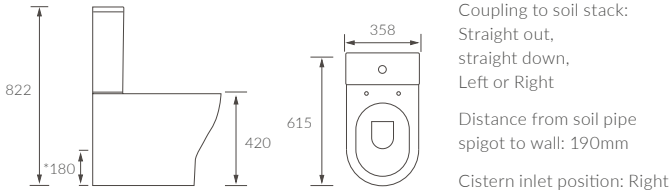

RIMLESS CLOSE COUPLED PAN AND CISTERN FULLY SHROUDED

Maltby

Coupling to soil stack:
Straight out,
straight down,
Left or Right

Distance from soil pipe
spigot to wall: 190mm

Cistern inlet position: Right