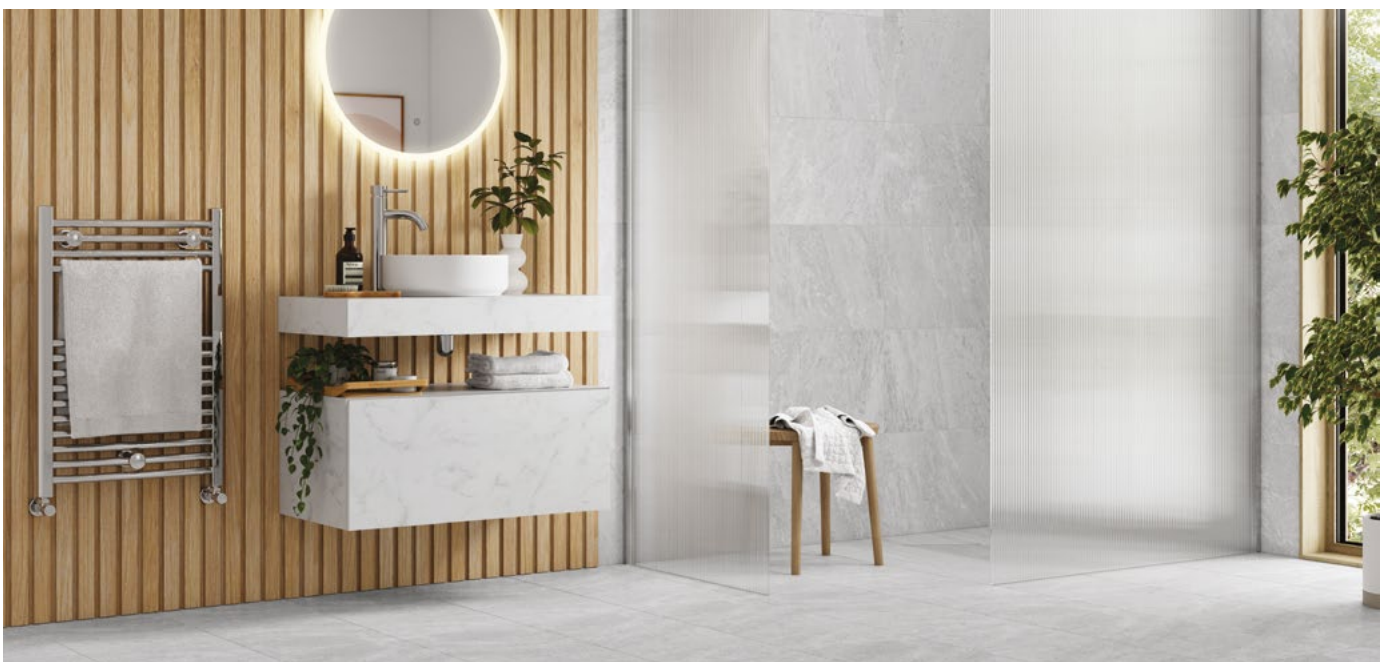

Reni 8mm

WETROOM PANEL AND FLOOR TO CEILING POLE

True wall adjustments (min/max mm)

500mm*	AJAX103390	£200	480 - 500
700mm	AJAX103391	£205	680 - 700
760mm	AJAX103392	£210	740 - 760
800mm	AJAX103393	£215	780 - 800
900mm	AJAX103394	£226	880 - 900
1000mm	AJAX103395	£241	980 - 1000
1200mm	AJAX103397	£277	1180 - 1200
1400mm	AJAX103398	£318	1380 - 1400