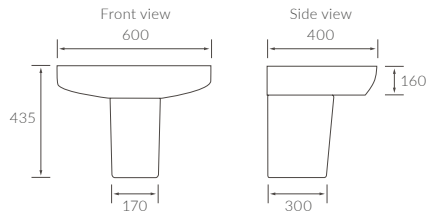

BASIN WITH SEMI PEDESTAL

600 x 400mm