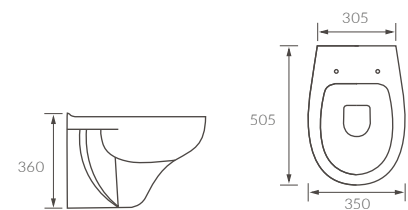

WALL HUNG PAN

Coupling to soil stack: Straight out and straight down
Distance from soil pipe spigot to wall: 15mm
For use with concealed cistern