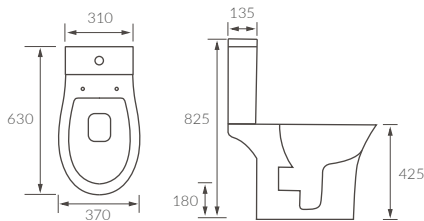

Donnington

CLOSE COUPLED PAN AND CISTERN

Open back

Coupling to soil stack:
Straight out and straight down

Distance from soil pipe spigot to wall: 194mm

Cistern inlet position: Right