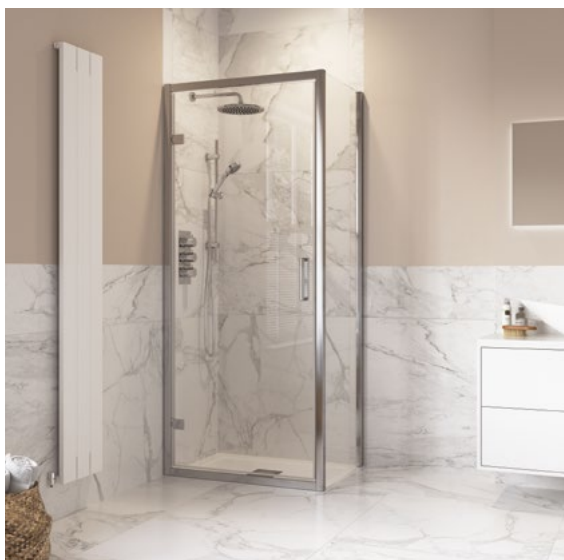

LIFETIME GUARANTEE
on all enclosures

Reni 8mm

2000MM HIGH

HINGE DOOR			True wall adjustments (min/max mm)		Door Opening (mm)
			Corner Application	Recess Application	
760mm	AJAX3813	£513	730 - 750	728 - 768	620
800mm	AJAX3814	£515	770 - 790	768 - 808	660
900mm	AJAX3815	£545	870 - 890	868 - 908	760
OPTIONAL SIDE PANEL FOR HINGE DOOR					
800mm	AJAX3819	£309	770 - 790		
900mm	AJAX3820	£326	870 - 890