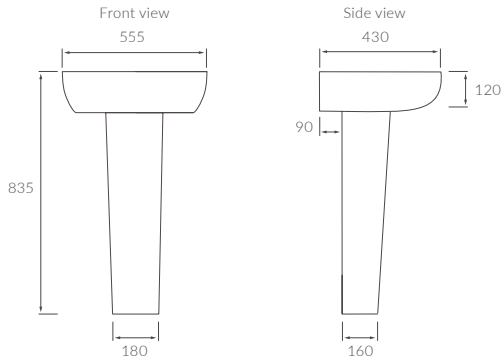

Thornton

BASIN WITH FULL PEDESTAL
555 x 430mm