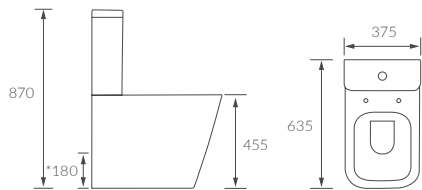

CLOSE COUPLED WC RIMLESS COMFORT HEIGHT FULLY SHROUDED

Coupling to soil stack:
Straight out
and straight down
Distance from soil pipe
spigot to wall: 205mm
Cistern inlet position:
Left