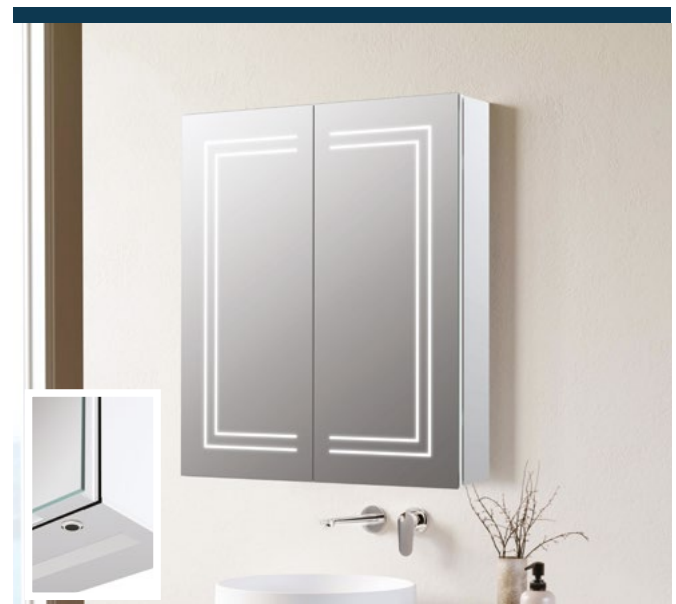

GRASBY 2 DOOR CABINET

W600 x H700 x D135mm

AJAX106300

£538

- Front lit LED light strips • Soft close hinges
- Double sided mirrors • Infrared sensor • Demister pad
- Charging socket • IP44 rated • Cool lighting (6500k)
- 2 internal adjustable glass shelves
- 2 year guarantee