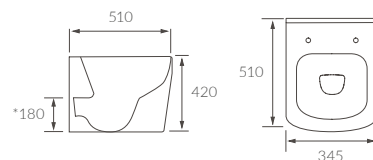

BACK TO WALL PAN SHORT PROJECTION

Back to Wall Pan Coupling to soil stack:
Straight out and straight down
Distance from soil pipe spigot to wall: 105mm
For use with concealed cistern