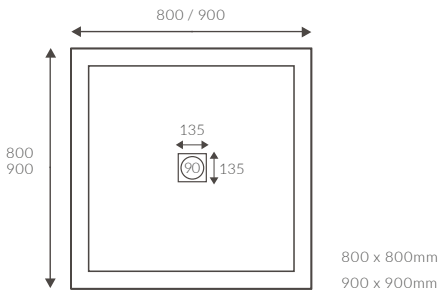

ANTI-SLIP ULTRASLIM RECTANGULAR TRAYS

ANTI-SLIP ULTRASLIM QUADRANT TRAYS

ANTI-SLIP ULTRASLIM OFFSET QUADRANT TRAYS

Ultraslim trays 25mm high

ULTRASLIM SQUARE TRAY

ULTRASLIM RECTANGULAR TRAYS

ULTRASLIM QUADRANT TRAY