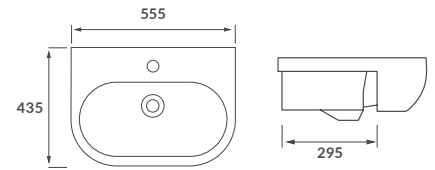

Caistor

BASIN WITH FULL PEDESTAL
555 x 430mm

BASIN WITH SEMI PEDESTAL
555 x 430mm

SEMI RECESSED BASIN
555 x 435mm

RIMLESS CLOSE COUPLED PAN AND CISTERN FULLY SHROUDED

RIMLESS CLOSE COUPLED PAN AND CISTERN FULLY SHROUDED COMFORT HEIGHT