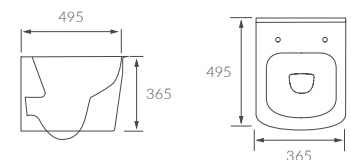

WALL HUNG PAN

Coupling to soil stack: Straight out
Distance from soil pipe spigot to wall: 60mm