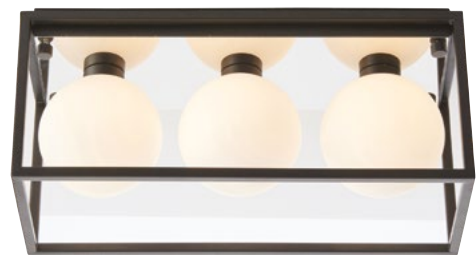

BELLEAU BRUSHED BRASS WALL LIGHT

2 Arm Chandelier Wall Light AJAX106312 **£87**

- Satin brass effect metalwork with clear glass shade
- Adjustable head
- Easy reach on/off pull cord switch
- IP44 suitable for use in bathroom zone 2
- Perfect for use with G9 LED lamps AJAX106320 (not included)