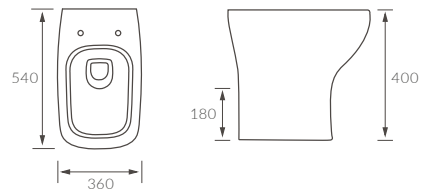

BACK TO WALL PAN

Coupling to soil stack: Straight out and straight down

Distance from soil pipe spigot to wall: 30mm

For use with concealed cistern