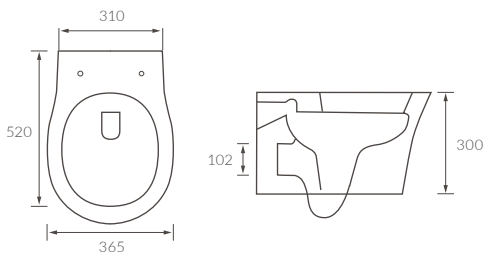

WALL HUNG PAN

Coupling to soil stack: Straight out and straight down

Distance from soil pipe spigot to wall: 75mm

For use with concealed cistern