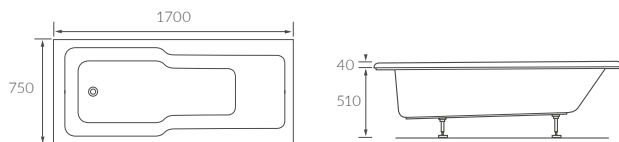

HARWORTH BATH

Capacity 190 litres