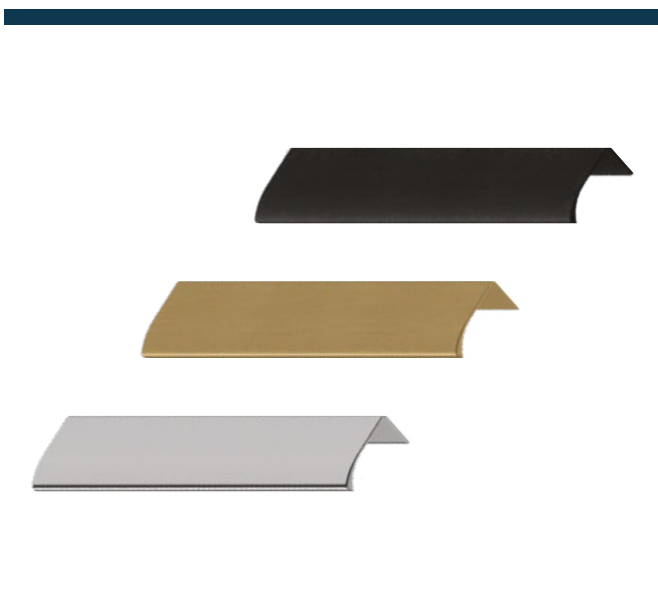

200MM OVER HANDLE (SINGLE)

Matt Black	AJAX104090	£30	<i>160mm centre holes</i>
Brushed Brass	AJAX104091	£30	
Chrome	AJAX104092	£30