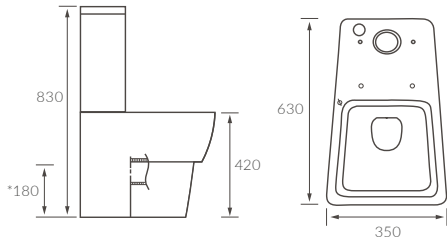

CLOSE COUPLED PAN AND CISTERN

Coupling to soil stack: Straight out and straight down
Distance from soil pipe spigot to wall: 225mm
Cistern inlet position: Left