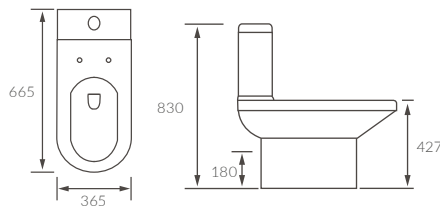

CLOSE COUPLED RIMLESS PAN AND CISTERN

Coupling to soil stack:
Straight out, straight down, Left or Right
Distance from soil pipe spigot to wall: 170mm
Cistern inlet position: Right