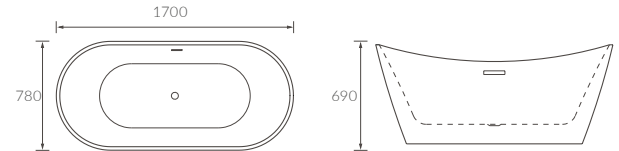

HASTHORPE FLOORSTANDING BATH

capacity 1550mm - 187 litres / capacity 1700mm - 210 litres

SWANLAND SKIRTED BATH

Capacity 180 litres

TUMBY FLOORSTANDING BATH

Capacity 215 litres

DUNHOLME FLOORSTANDING BATH

Capacity 245 litres