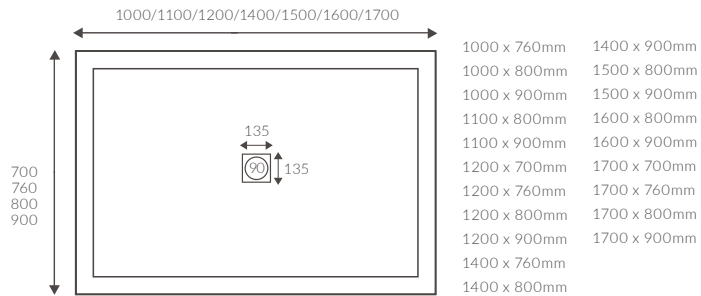

ANTI-SLIP ULTRASLIM RECTANGULAR TRAYS

ANTI-SLIP ULTRASLIM QUADRANT TRAYS

ANTI-SLIP ULTRASLIM OFFSET QUADRANT TRAYS

Ultraslim trays 25mm high

ULTRASLIM SQUARE TRAY

ULTRASLIM RECTANGULAR TRAYS

ULTRASLIM QUADRANT TRAY