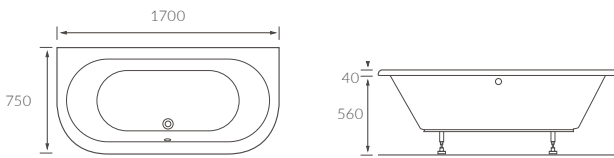

Capacity 190 litres

Access bath

1690 X 690MM WALK IN EASY ACCESS BATH

Capacity 200 litres

Back to wall baths

WILLERBY BACK TO WALL BATH

Capacity 205 litres

BAWTRY BACK TO WALL BATH