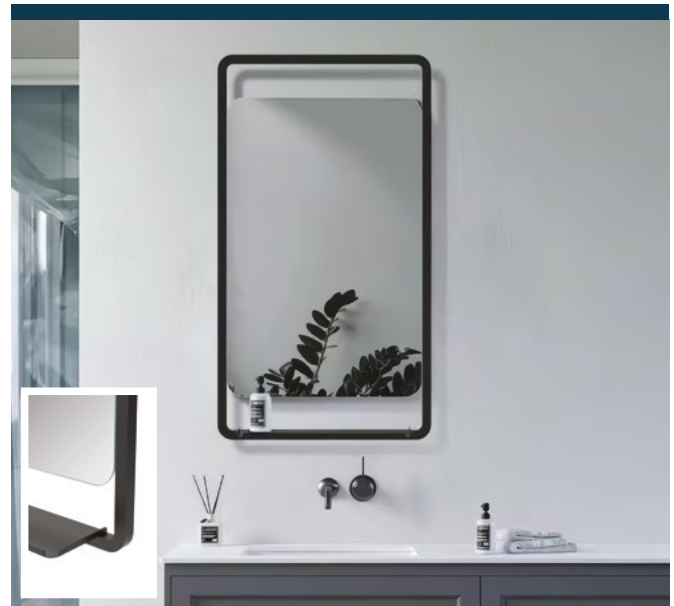

LAMOUR RECTANGLE MIRROR

Matt Black
W500 x H900 x D140mm
(inc. shelf)   AJAX106275

£210

- Matt black coated aluminium frame
- Detachable shelf
- 2 year guarantee