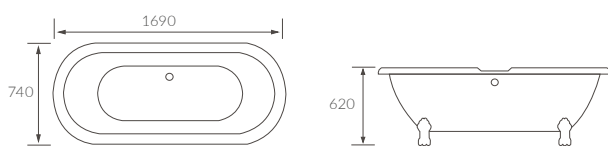

ANLABY DOUBLE END BATH

Capacity 170 litres