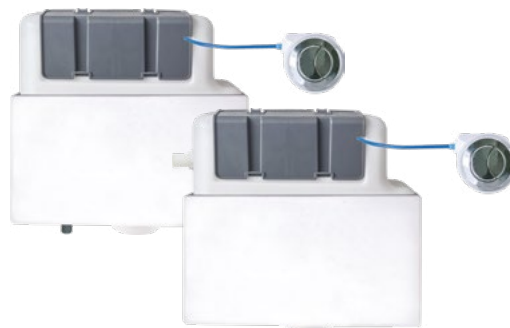

With push button flush.

CONCEALED CISTERN

W336 x H320 x D140mm

Bottom Inlet	AJAX106301	£77
Side Inlet	AJAX106302	£77

- Dual flush cistern • Cistern includes pipe that can be cut to size
- Compact design with both front and top access
- Water saving dual flush action • Includes push button chrome
- Polystyrene sleeve to avoid condensation
- Also compatible with AJAX106323 Brushed Brass & AJAX106324 Matt Black dual push buttons below
- 1 Year Guarantee