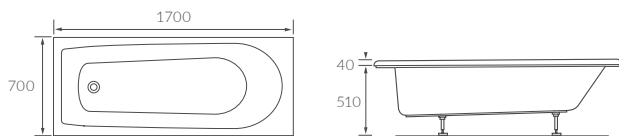

COTTINGHAM SINGLE END BATH

Capacity 180 litres