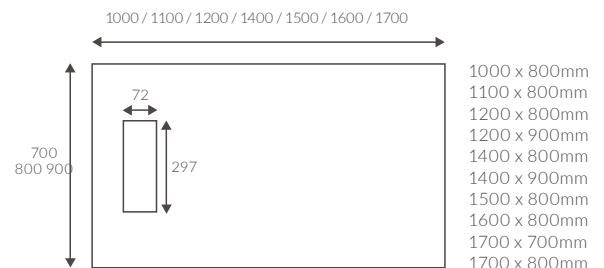

LINEAR TRAYS