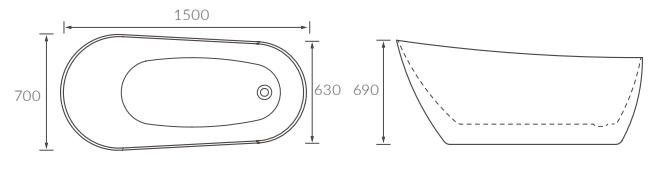

FALDINGWORTH FLOORSTANDING BATH

Capacity 212 litres