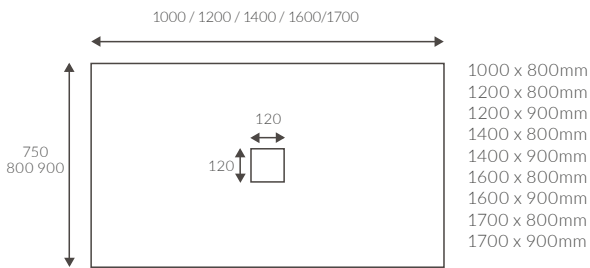

Slate Grey trays 25mm high   Linear trays 25mm high

RECTANGULAR TRAYS