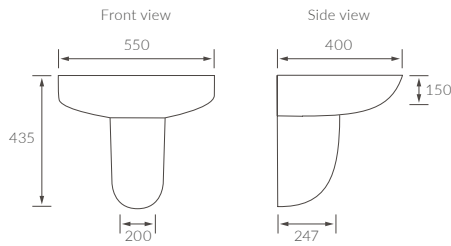

Waltham

BASIN WITH FULL PEDESTAL

550 x 400mm

BASIN WITH SEMI PEDESTAL

550 x 400mm

BASIN WITH FULL PEDESTAL

450 x 400mm

BASIN WITH SEMI PEDESTAL