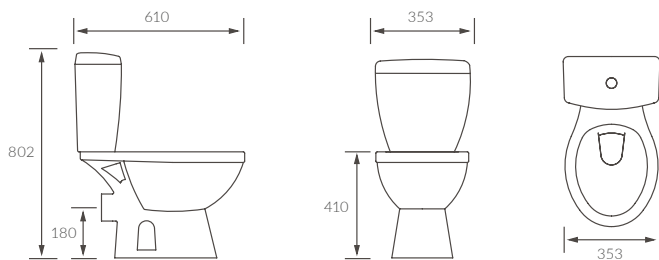

CLOSE COUPLED PAN AND CISTERN

Coupling to soil stack: Straight out, straight down, Left or Right
Distance from soil pipe spigot to wall: 100mm
Cistern inlet position: Left