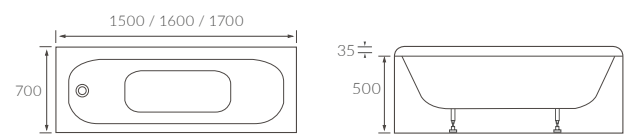

TATTERSHALL STEEL SINGLE END BATH

Capacity 1500mm - 131 litres, 1600mm - 142 litres, 1700mm - 162 litres