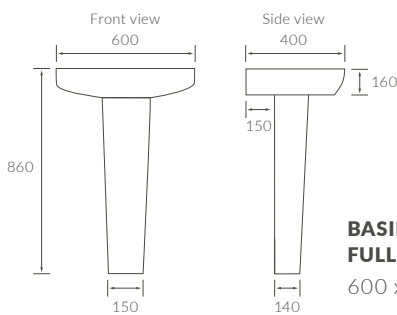

Weelsby

BASIN WITH FULL PEDESTAL
600 x 400mm