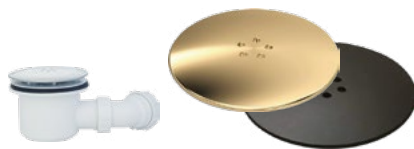

- Quick fit leg kit
- 45mm single skin acrylic capped moulding with stone resin back layer - making these trays 30% lighter than standard resin trays
- Low profile design
- Tested flow rate of over 32 litres per minute
- Install flat to the floor or raised on legs
- Includes 90mm Fast Flow Waste, top access
- 10 year guarantee