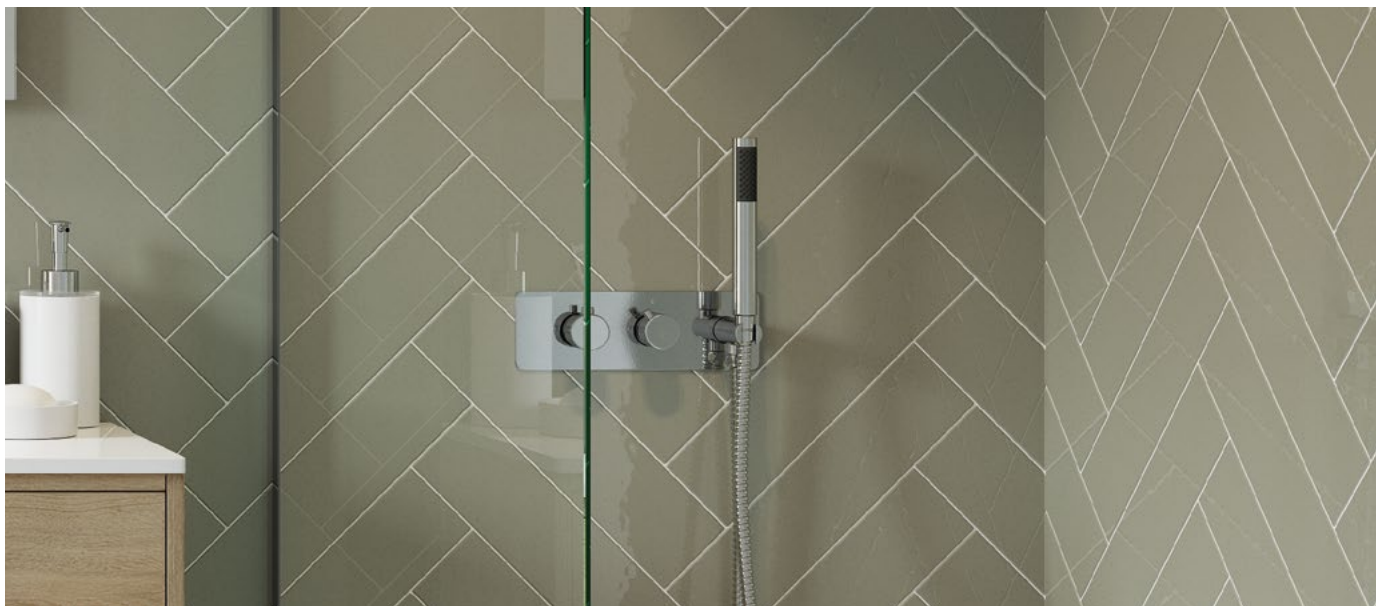

5 YEAR GUARANTEE
on all mixer showers*

Douche spray

DOUCHE SPRAY

Chrome AJAX106797 **£31**

DOUCHE VALVE

Chrome AJAX106798 **£92**