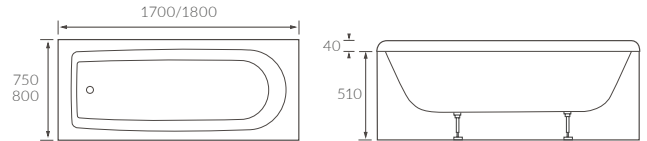

LANGTON SINGLE END BATH

Capacity 1700 x 750mm 180 litres, 1700 x 800mm - 190 litres,
1800 x 800mm 200 litres