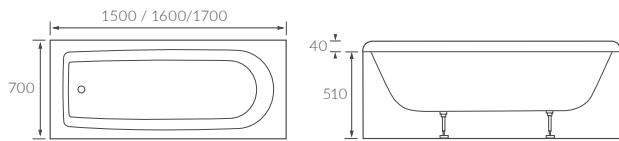

LANGTON SINGLE END BATH

Capacity 1500 x 700mm - 160 litres, 1600 x 700mm - 170 litres,
1700 x 700mm - 180 litres