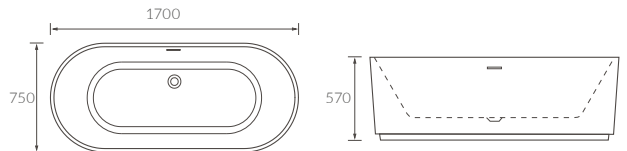

RAVENTHORPE FLOORSTANDING BATH

Capacity 260 litres