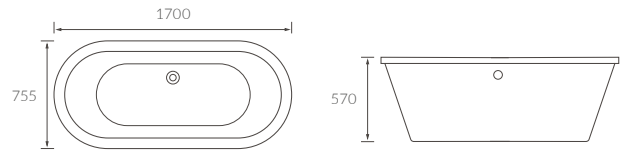

HASTHORPE FLOORSTANDING BATH

capacity 1550mm - 187 litres / capacity 1700mm - 210 litres

SWANLAND SKIRTED BATH

Capacity 180 litres

TUMBY FLOORSTANDING BATH

Capacity 215 litres

DUNHOLME FLOORSTANDING BATH

Capacity 245 litres