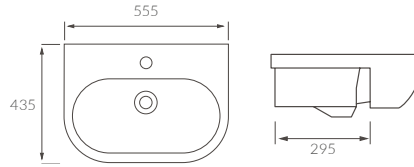

SEMI RECESSED BASIN
555 x 435mm