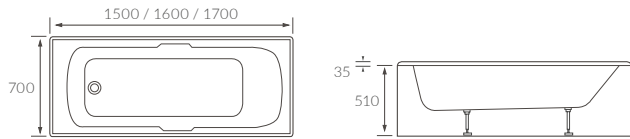

Single end baths

HACKTHORN SINGLE END BATH

Capacity 1500mm - 160 litres, 1600mm - 170 litres, 1700mm - 190 litres