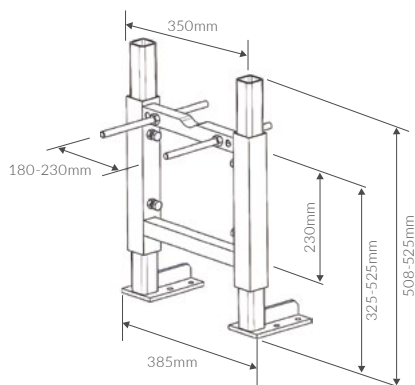

SEMI RECESSED BASIN
 495 x 445mm

HIGH LEVEL PAN AND CISTERN

Wall hung frames, concealed cisterns & flush plates

WALL HUNG WC FRAME
Incl. Cistern

WALL HUNG WC FRAME
Excl. Cistern

LOW HEIGHT WC FRAME
Incl. Cistern