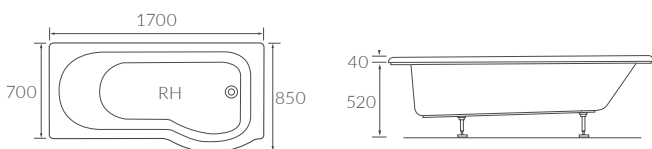

ARMTHORPE 1500 L SHAPE SHOWER BATH LH AND RH

Overall height including screen 2050mm. Capacity 160 litres

*520mm with acrylic panel, 480mm with wood panel

BARCON 1700MM P SHAPE SHOWER BATH LH AND RH

Overall height including screen 2055mm. Capacity 200 litres