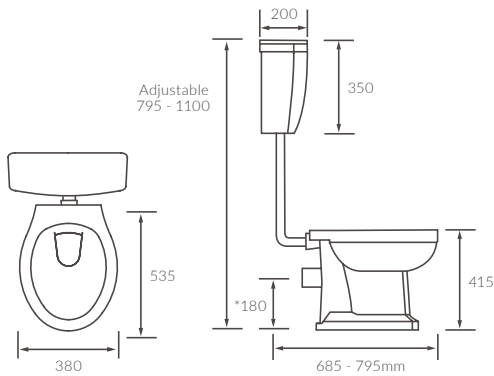

Coupling to soil stack: Straight out, straight down, Left or Right
Distance from soil pipe spigot to wall: Adjustable
Cistern inlet position: Left

LOW LEVEL PAN AND CISTERN