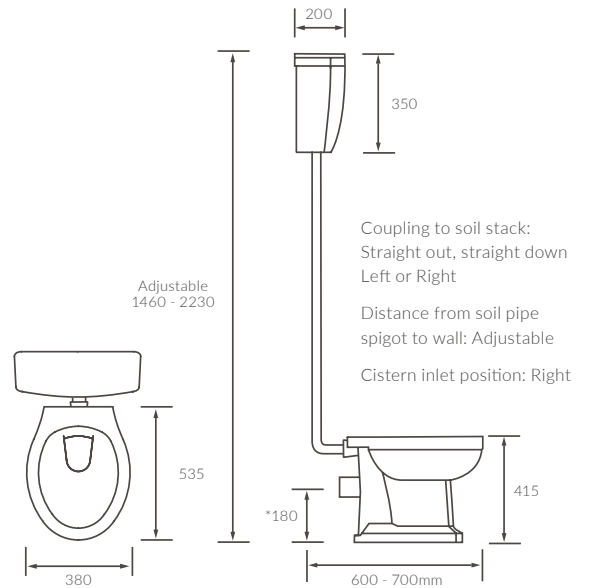

SEMI RECESSED BASIN
 495 x 445mm

HIGH LEVEL PAN AND CISTERN

Wall hung frames, concealed cisterns & flush plates

WALL HUNG WC FRAME
Incl. Cistern

WALL HUNG WC FRAME
Excl. Cistern

LOW HEIGHT WC FRAME
Incl. Cistern