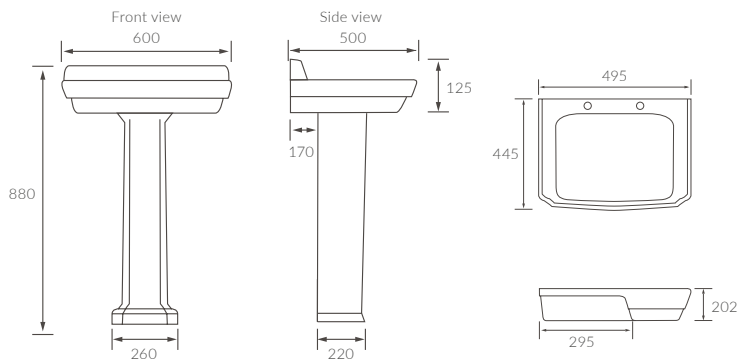

SEMI RECESSED BASIN
495 x 445mm

BASIN WITH FULL PEDESTAL
600 x 500mm