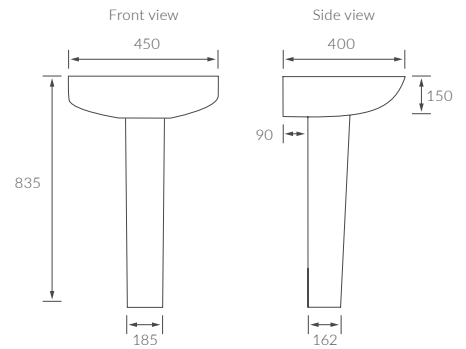

Waltham

BASIN WITH FULL PEDESTAL

550 x 400mm

BASIN WITH SEMI PEDESTAL

550 x 400mm

BASIN WITH FULL PEDESTAL

450 x 400mm

BASIN WITH SEMI PEDESTAL