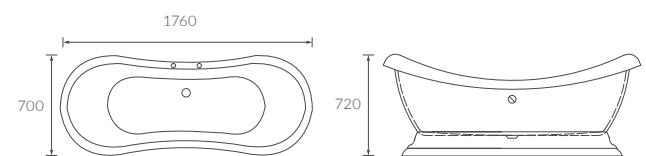

WHISBY FLOORSTANDING BATH

Capacity 175 litres