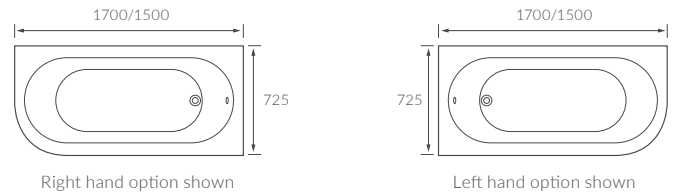

Capacity 190 litres

Access bath

1690 X 690MM WALK IN EASY ACCESS BATH

Capacity 200 litres

Back to wall baths

WILLERBY BACK TO WALL BATH

Capacity 205 litres

BAWTRY BACK TO WALL BATH