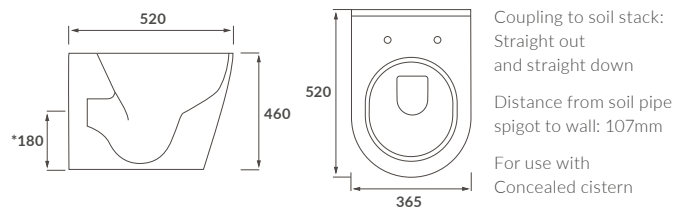

RIMLESS BACK TO WALL PAN COMFORT HEIGHT