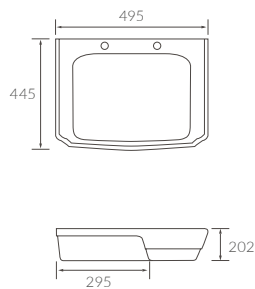

SEMI RECESSED BASIN
 495 x 445mm

HIGH LEVEL PAN AND CISTERN

Wall hung frames, concealed cisterns & flush plates

WALL HUNG WC FRAME
Incl. Cistern

WALL HUNG WC FRAME
Excl. Cistern

LOW HEIGHT WC FRAME
Incl. Cistern