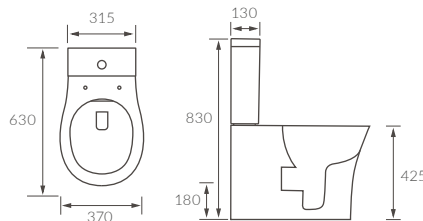

FULLY SHROUDED PAN AND CISTERN

Fully Shrouded

Coupling to soil stack:
Straight out and straight down

Distance from soil pipe spigot to wall: 194mm

Cistern inlet position: Right