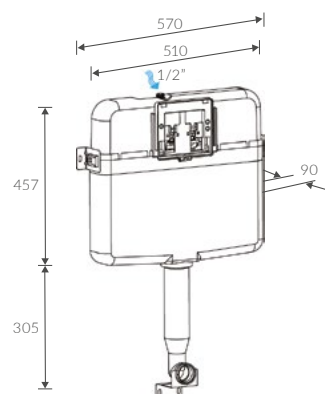

SLIM CONCEALED CISTERN