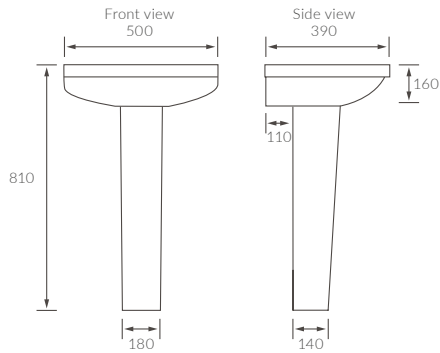

Limber

BASIN WITH FULL PEDESTAL
500 x 390mm