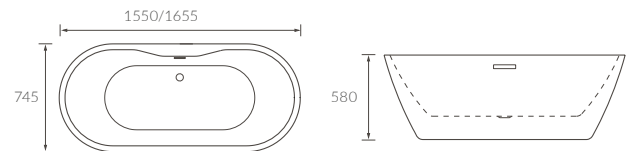

CARLTON FLOORSTANDING BATH

Capacity 1550 x 745 x 580mm - 200 litres
Capacity 1655 x 745 x 580mm - 220 litres