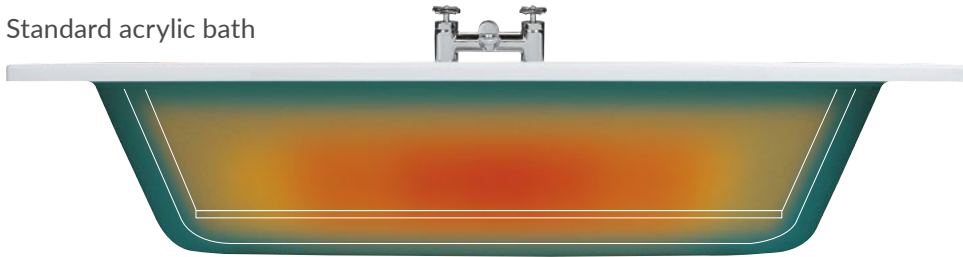

30 YEAR GUARANTEE
on all Supercast® Baths

Supercast® baths

What is Supercast®? Strength and beauty combined

Supercast® is a substantial reinforcement process for an acrylic bath.

This reinforcement process results in each bath being incredibly strong and hard-wearing. This gives you the reminiscent assurance of an old cast iron bath with the natural warmth and quality acrylic has.

Acrylic's unique properties make it ideal for manufacturing baths. Acrylic allows itself to be moulded into many shapes giving many possibilities for varied designs, an attribute that enables baths to be manufactured with design and function working in harmony. The natural gloss is cast all the way through the acrylic resulting in a product that is smooth and ever so easy to clean.

The intensive reinforcement processes and final (grey) 'flow coat' jacket to the entire underside of the bath adds strength and insulating properties. This keeps your bath water hotter for longer!

Standard acrylic bath