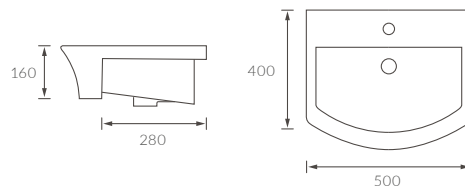

SEMI RECESSED BASIN

500 x 400mm