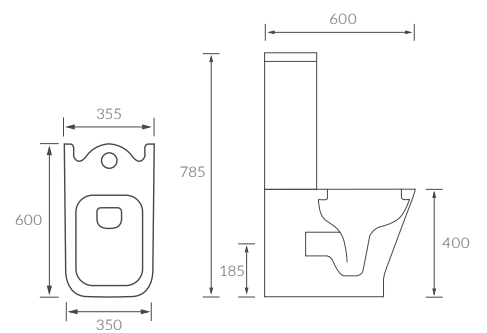

CLOSE COUPLED PAN AND CISTERN

Fully Shrouded

Coupling to soil stack:
Straight out and straight down

Distance from soil pipe spigot to wall: 164mm

Cistern inlet position: Left