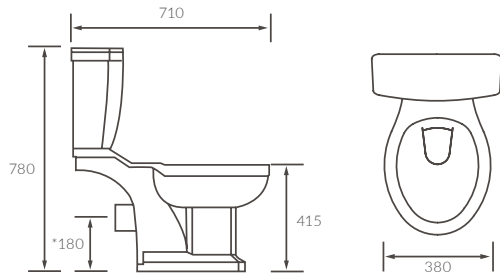

Somerby

Coupling to soil stack: Straight out, straight down, Left or Right
Distance from soil pipe spigot to wall: 130mm
Cistern inlet position: Left

CLOSE COUPLED PAN AND CISTERN