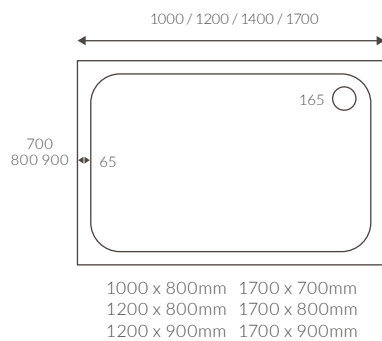

ANTI-SLIP ULTRASLIM RECTANGULAR TRAYS

ANTI-SLIP ULTRASLIM QUADRANT TRAYS

ANTI-SLIP ULTRASLIM OFFSET QUADRANT TRAYS

Ultraslim trays 25mm high

ULTRASLIM SQUARE TRAY

ULTRASLIM RECTANGULAR TRAYS

ULTRASLIM QUADRANT TRAY