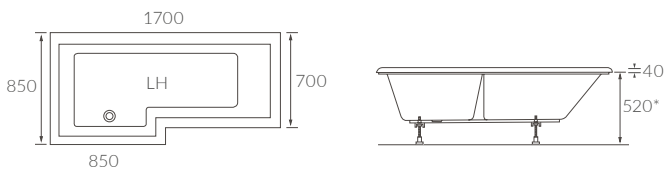

Shower baths

ARMTHORPE 1700 L SHAPE SHOWER BATH LH AND RH

Overall height including screen 2050mm. Capacity 180 litres

*520mm with acrylic panel, 480mm with wood panel