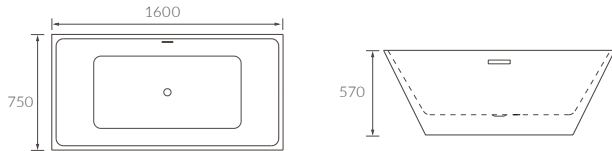

TUMBY FLOORSTANDING BATH

Capacity 215 litres