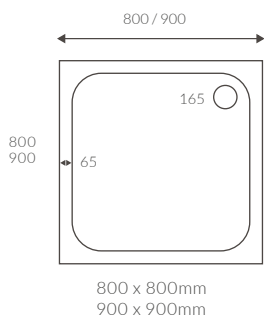

Anti-slip ultraslim trays 25mm high

ANTI-SLIP ULTRASLIM SQUARE TRAYS