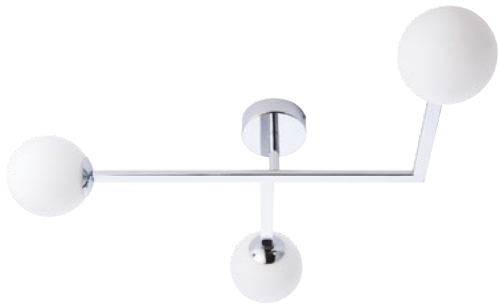

HIBALDSTOW CHROME CEILING LIGHT

Chrome Ceiling Light   AJAX106305   **£164**

- Polished chrome with matt white glass shades
- Semi flush design
- Dimmable
- IP44 suitable for use in bathroom zone 2
- Perfect for use with G9 LED lamps (not included)