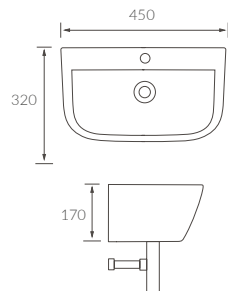

CLOAKROOM BASIN

450 x 320mm