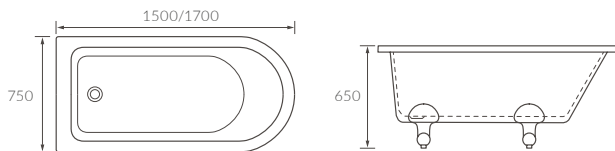

BARDNEY FLOORSTANDING BATH

W1500 capacity 220 litres

W1700 capacity 260 litres