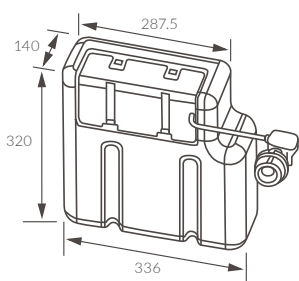

Concealed cisterns

CONCEALED CISTERN - SIDE INLET