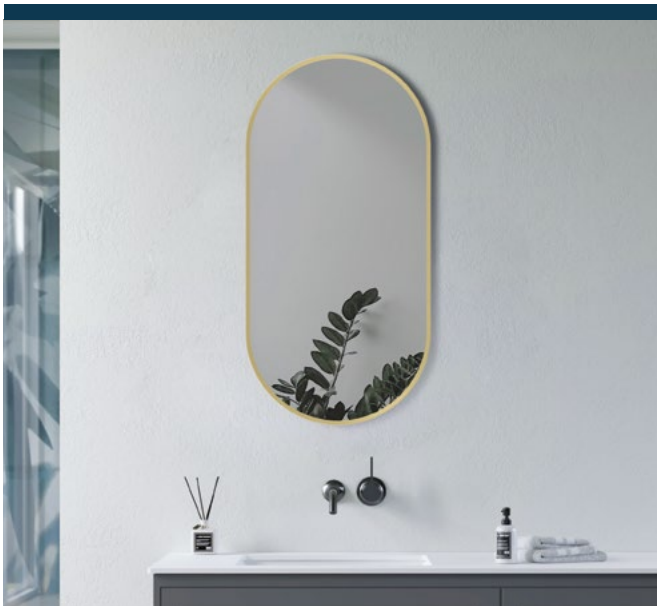

GEDNEY OBLONG MIRROR

Brushed Brass
W400 x H800 x D20mm   AJAX106265   **£190**

- Brushed brass coated aluminium thin frame detail
- 2 year guarantee