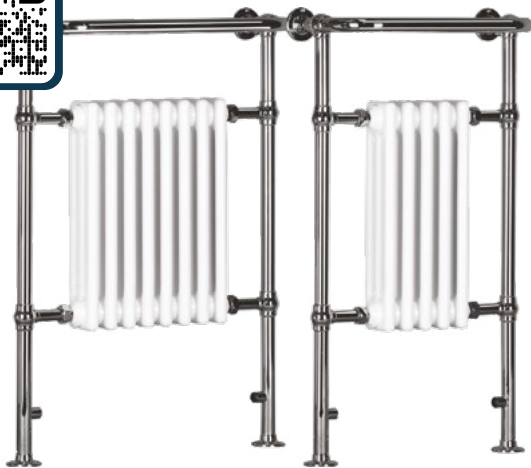

5 YEAR GUARANTEE
on all radiators

WILLOWS LADDER
W500 x D30mm

CH DF* E*

H690 Chrome	BTU's: 966	AJAX102985	£224
H690 Anthracite	BTU's: 1365	AJAX102988	£131
H1110 Chrome	BTU's: 1389	AJAX102986	£300
H1110 Anthracite	BTU's: 2171	AJAX102989	£181
H1420 Chrome	BTU's: 1860	AJAX102987	£371
H1420 Anthracite	BTU's: 2887	AJAX102990	£214

BLUNDELL LADDER
W500 x H800 x D50mm

CH

Chrome	BTU's: 912	AJAX102983	£409

BRACKENBOROUGH
H963 x D230mm

CH

W538 White	BTU's: 1246	AJAX103009	£449
W673 White	BTU's: 1778	AJAX103008	£491