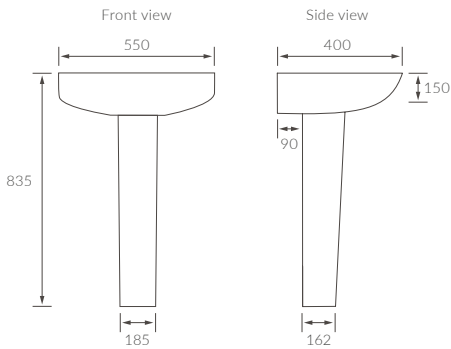

Waltham

BASIN WITH FULL PEDESTAL

550 x 400mm

BASIN WITH SEMI PEDESTAL

550 x 400mm

BASIN WITH FULL PEDESTAL

450 x 400mm

BASIN WITH SEMI PEDESTAL