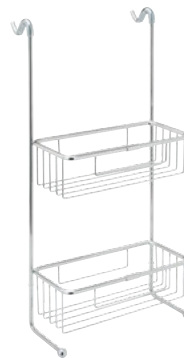

RISEHOLME 2 TIER CADDY
W250 x H540 x D175mm

Chrome   AJAX101700   **£220**