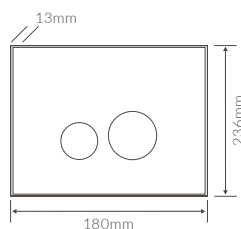

HAILE FLUSH PLATE