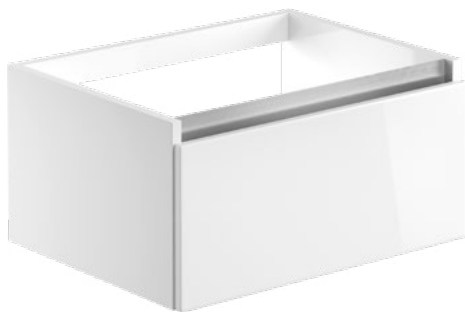

CHOOSE A WORKTOP (PAGE 47) AND WASHBOWL (PAGE 63)

WALL HUNG 600MM BASIN UNIT
W600 x H300 x D458mm

White Gloss   AJAX101525   **£261**   No top
Matt Latte   AJAX101550   **£261**