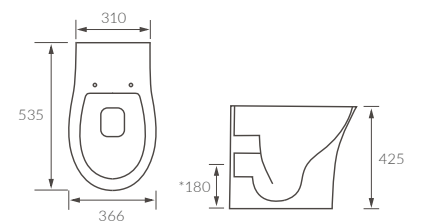

BACK TO WALL PAN

Coupling to soil stack:
Straight out and straight down

Distance from soil pipe spigot to wall: 105mm

For use with concealed cistern