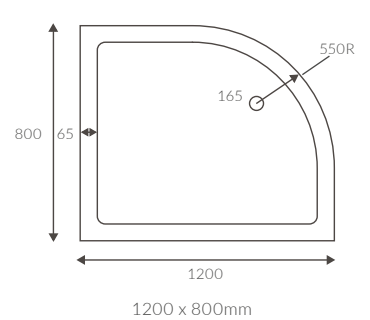

ANTI-SLIP ULTRASLIM RECTANGULAR TRAYS

ANTI-SLIP ULTRASLIM QUADRANT TRAYS

ANTI-SLIP ULTRASLIM OFFSET QUADRANT TRAYS

Ultraslim trays 25mm high

ULTRASLIM SQUARE TRAY

ULTRASLIM RECTANGULAR TRAYS

ULTRASLIM QUADRANT TRAY