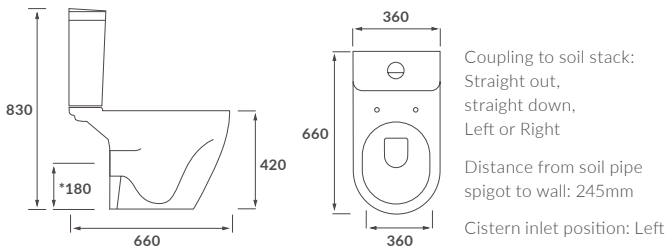

Caistor

BASIN WITH FULL PEDESTAL
555 x 430mm

BASIN WITH SEMI PEDESTAL
555 x 430mm

SEMI RECESSED BASIN
555 x 435mm

RIMLESS CLOSE COUPLED PAN AND CISTERN FULLY SHROUDED

RIMLESS CLOSE COUPLED PAN AND CISTERN FULLY SHROUDED COMFORT HEIGHT