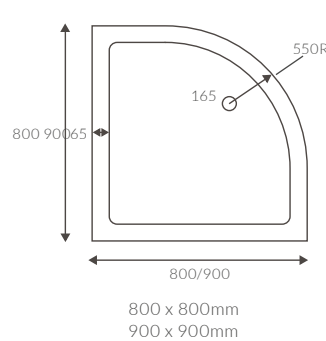

ANTI-SLIP ULTRASLIM RECTANGULAR TRAYS

ANTI-SLIP ULTRASLIM QUADRANT TRAYS

ANTI-SLIP ULTRASLIM OFFSET QUADRANT TRAYS

Ultraslim trays 25mm high

ULTRASLIM SQUARE TRAY

ULTRASLIM RECTANGULAR TRAYS

ULTRASLIM QUADRANT TRAY