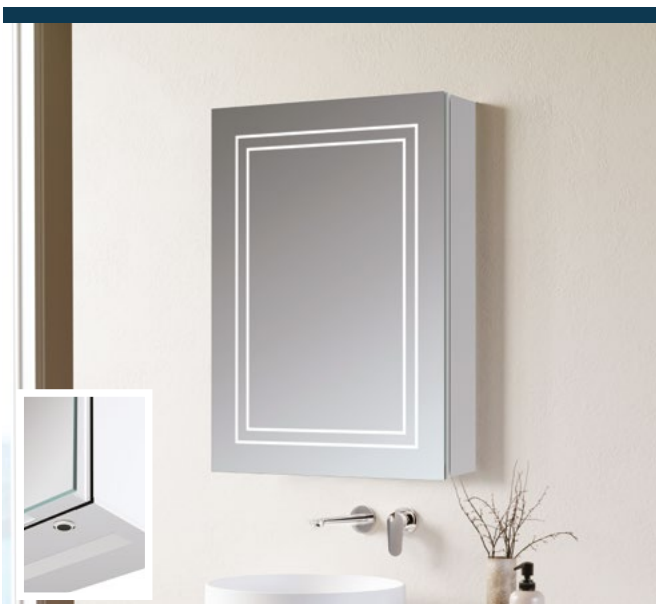

GRASBY 1 DOOR CABINET

W500 x H700 x D135mm

AJAX106299

£461

- Front lit LED light strips • Soft close hinges
- Double sided mirrors • Infrared sensor • Demister pad
- Charging socket • IP44 rated • Cool lighting (6500k)
- 2 internal adjustable glass shelves
- 2 year guarantee