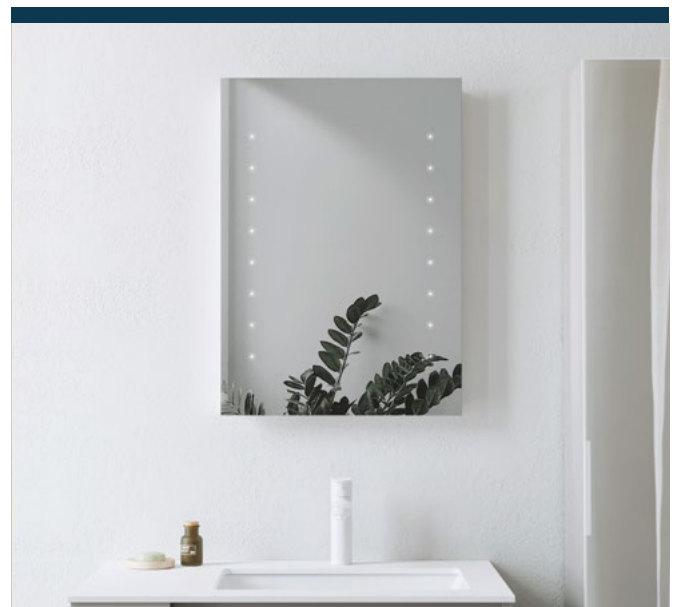

TIMBERLEY LED BATTERY OPERATED MIRROR

W400 x H600 x D45mm	AJAX106248	£154
W500 x H700 x D45mm	AJAX106249	£179

- Front lit with LED lights • Pull out lower battery compartment
- IP44 rated • Cool lighting (6500k)
- Battery operated and easy to fit 8 x AA batteries required (not included) • Rocker switch at base