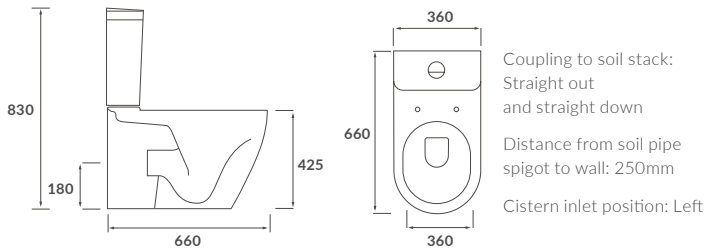

CLOSE COUPLED PAN AND CISTERN FULLY SHROUDED