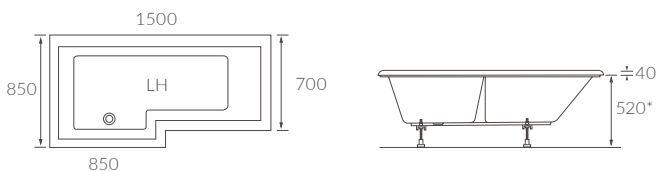

ARMTHORPE 1500 L SHAPE SHOWER BATH LH AND RH

Overall height including screen 2050mm. Capacity 160 litres

*520mm with acrylic panel, 480mm with wood panel

BARCON 1700MM P SHAPE SHOWER BATH LH AND RH

Overall height including screen 2055mm. Capacity 200 litres