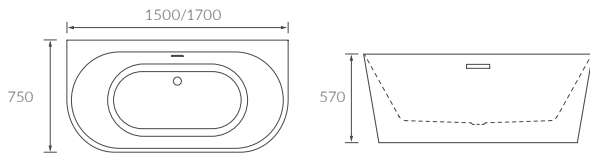

HASTHORPE FLOORSTANDING BATH

capacity 1550mm - 187 litres / capacity 1700mm - 210 litres

SWANLAND SKIRTED BATH

Capacity 180 litres

TUMBY FLOORSTANDING BATH

Capacity 215 litres

DUNHOLME FLOORSTANDING BATH

Capacity 245 litres