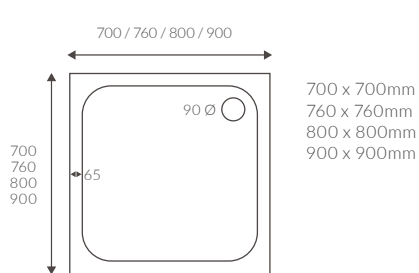

Low profile trays 45mm high

LOW PROFILE SQUARE TRAYS