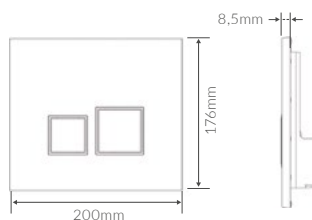

SEMI RECESSED BASIN
 495 x 445mm

HIGH LEVEL PAN AND CISTERN

Wall hung frames, concealed cisterns & flush plates

WALL HUNG WC FRAME
Incl. Cistern

WALL HUNG WC FRAME
Excl. Cistern

LOW HEIGHT WC FRAME
Incl. Cistern