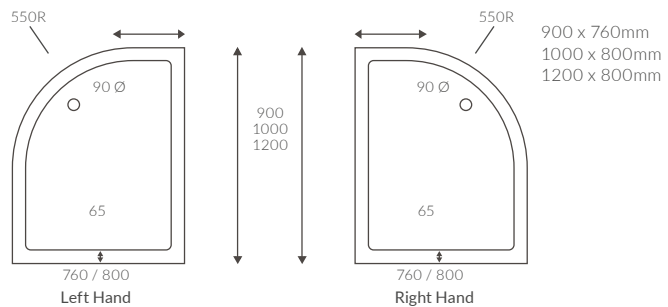

LOW PROFILE OFFSET QUADRANT TRAYS