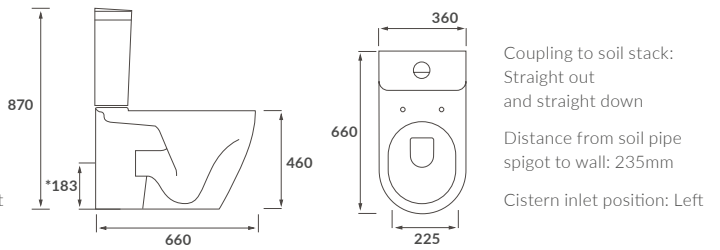

Caistor

BASIN WITH FULL PEDESTAL
555 x 430mm

BASIN WITH SEMI PEDESTAL
555 x 430mm

SEMI RECESSED BASIN
555 x 435mm

RIMLESS CLOSE COUPLED PAN AND CISTERN FULLY SHROUDED

RIMLESS CLOSE COUPLED PAN AND CISTERN FULLY SHROUDED COMFORT HEIGHT