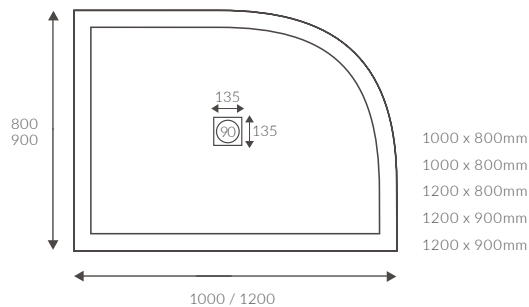

ANTI-SLIP ULTRASLIM RECTANGULAR TRAYS

ANTI-SLIP ULTRASLIM QUADRANT TRAYS

ANTI-SLIP ULTRASLIM OFFSET QUADRANT TRAYS

Ultraslim trays 25mm high

ULTRASLIM SQUARE TRAY

ULTRASLIM RECTANGULAR TRAYS

ULTRASLIM QUADRANT TRAY