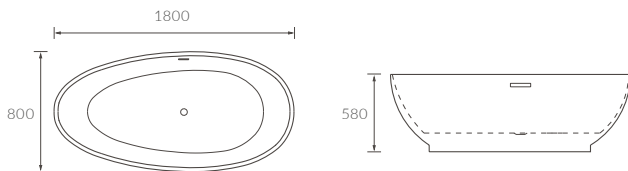

KIRKSTEAD FLOORSTANDING BATH

Capacity 207 litres