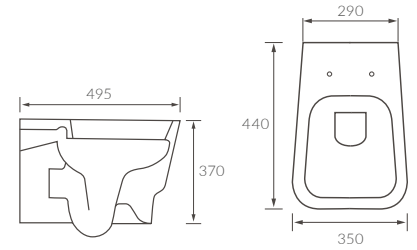

WALL HUNG PAN

Coupling to soil stack: Straight out and straight down
Distance from soil pipe spigot to wall: 85mm
For use with concealed cistern