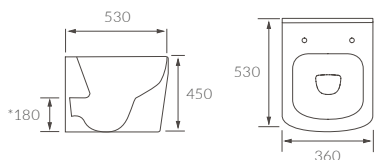

BACK TO WALL PAN COMFORT HEIGHT

Back to Wall Pan Coupling to soil stack:
Straight out and straight down
Distance from soil pipe spigot to wall: 95mm
For use with concealed cistern