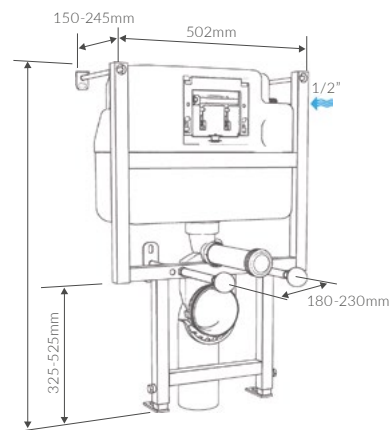

SEMI RECESSED BASIN
 495 x 445mm

HIGH LEVEL PAN AND CISTERN

Wall hung frames, concealed cisterns & flush plates

WALL HUNG WC FRAME
Incl. Cistern

WALL HUNG WC FRAME
Excl. Cistern

LOW HEIGHT WC FRAME
Incl. Cistern