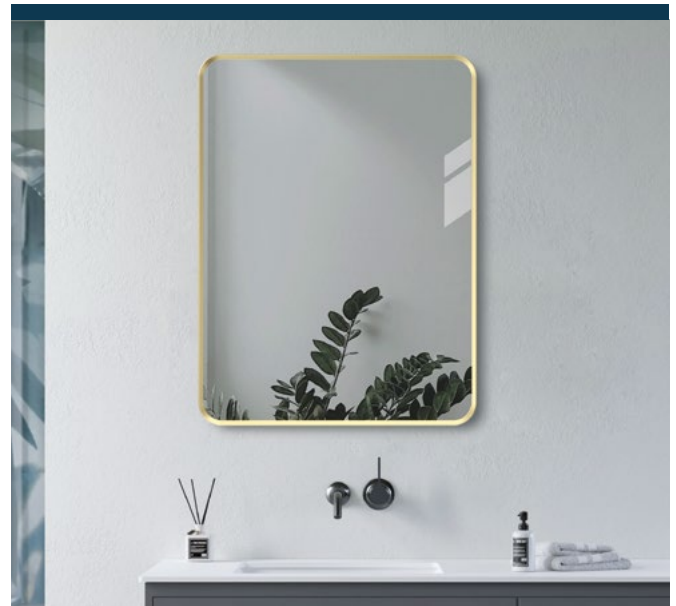

AJAX106260

£159

- Brushed brass coated aluminium thin frame detail
- 2 year guarantee

GEDNEY OBLONG MIRROR

Brushed Brass
W400 x H800 x D20mm AJAX106265 **£190**

- Brushed brass coated aluminium thin frame detail
- 2 year guarantee