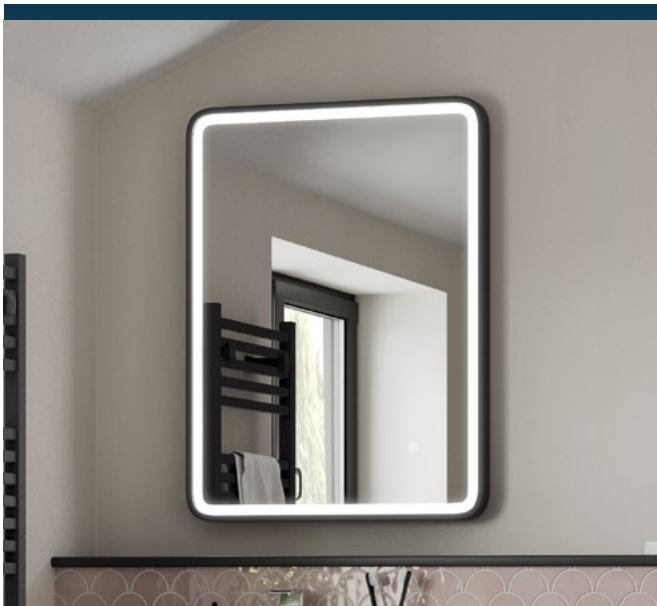

WOAD RECTANGLE MIRROR
W600 x H800 x D55mm

Matt Black   AJAX106270   **£359**

- 30mm front lit LED strip • Touch sensor
- Demister pad • IP44 rated
- Cool to warm lighting (6500k - 3000k)
- 2 year guarantee