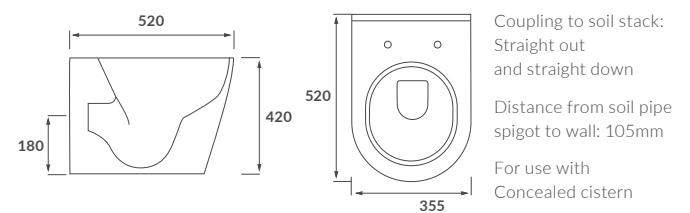

BACK TO WALL PAN