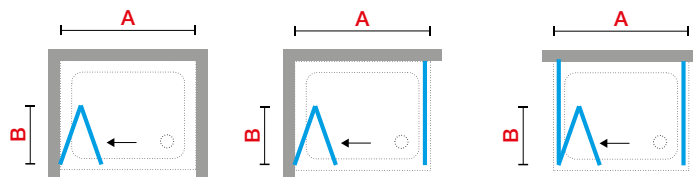

ZEPHYROS 2.0 S

SHOWER DOOR, 2 FOLDING DOORS

Dimensions			Code	Glass				Profile			
Actual size	Door projection	Access		1	4	11	91	U	B	K	H
A	B	*		Clear	Satin	Niva	Stripprint.	Matt White	Silver	Chrome	Matt Black
66↔72	31	46	ZEP2S66-								
72↔78	34	52	ZEP2S72-								
76↔82	36	56	ZEP2S76-								
86↔92	41	66	ZEP2S86-								
96↔102	46	76	ZEP2S96-								

SCREWED HINGES

GLASS TYPE

Clear
code 1

Satin
code 4

Niva
code 11

Strip
code 91

PROFILE COLOURS

Matt white
code U