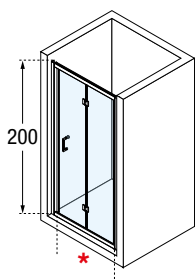

ZEPHYROS 2.0 S

SHOWER DOOR, 2 FOLDING DOORS

Dimensions			Code	Glass				Profile			
Actual size	Door projection	Access		1	4	11	91	U	B	K	H
A	B	*		Clear	Satin	Niva	Stripprint.	Matt White	Silver	Chrome	Matt Black
66↔72	31	46	ZEP2S66-								
72↔78	34	52	ZEP2S72-								
76↔82	36	56	ZEP2S76-								
86↔92	41	66	ZEP2S86-								
96↔102	46	76	ZEP2S96-								

SCREWED HINGES

GLASS TYPE

Clear
code 1

Satin
code 4

Niva
code 11

Strip
code 91

PROFILE COLOURS

Matt white
code U