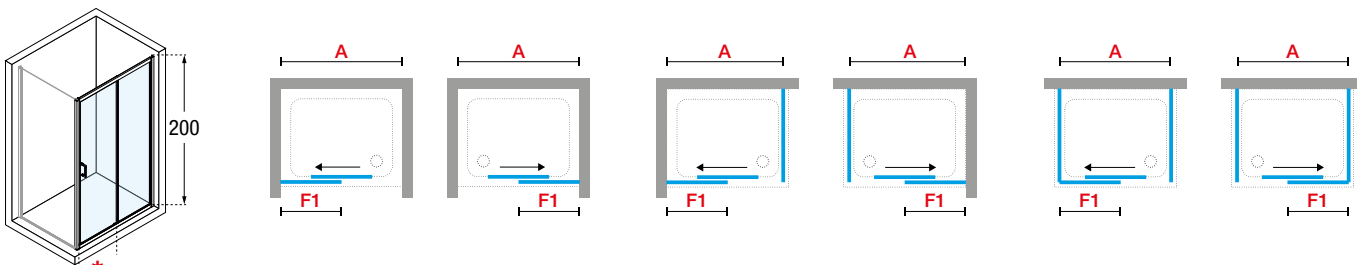

ZEPHYROS 2.0 2P

SHOWER DOOR, 1 SLIDING DOOR + 1 FIXED PANEL

Dimensions			Code	Glass				Profile			
Actual size	Fixed panel	Access		1	4	11	91	U	B	K	H
A	F1	*		Clear	Satin	Niva	Strip print.	Matt White	Silver	Chrome	Matt Black
96↔102	44	37	ZEP22P96-								
114↔120	53	46	ZEP22P114-								
116↔122	54	47	ZEP22P116-								
126↔132	59	52	ZEP22P126-								
136↔142	64	57	ZEP22P136-								
146↔152	69	62	ZEP22P146-								
156↔162	74	67	ZEP22P156-								
166↔172	79	72	ZEP22P166-								
H 160↓200 L 96↔166	SPECIAL		ZEP22PSP								

FOR SOLUTION WITH 2 FIXED PANELS ALWAYS USE 2 SUPPORT CORNER BARS

**MOUNTED RELEASE
AND REVERSIBLE**

GLASS TYPE

Clear
code 1

Satin
code 4

Niva
code 11

Strip
code 91

PROFILE COLOURS