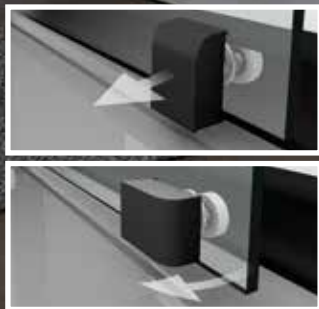

ZEPHYROS 2.0 2P

SHOWER DOOR, 1 SLIDING DOOR + 1 FIXED PANEL

Dimensions			Code	Glass				Profile			
Actual size	Fixed panel	Access		1	4	11	91	U	B	K	H
A	F1	*		Clear	Satin	Niva	Strip print.	Matt White	Silver	Chrome	Matt Black
96↔102	44	37	ZEP22P96-								
114↔120	53	46	ZEP22P114-								
116↔122	54	47	ZEP22P116-								
126↔132	59	52	ZEP22P126-								
136↔142	64	57	ZEP22P136-								
146↔152	69	62	ZEP22P146-								
156↔162	74	67	ZEP22P156-								
166↔172	79	72	ZEP22P166-								
H 160↓200 L 96↔166	SPECIAL		ZEP22PSP								

FOR SOLUTION WITH 2 FIXED PANELS ALWAYS USE 2 SUPPORT CORNER BARS

**MOUNTED RELEASE
AND REVERSIBLE**

GLASS TYPE

Clear
code 1

Satin
code 4

Niva
code 11

Strip
code 91

PROFILE COLOURS