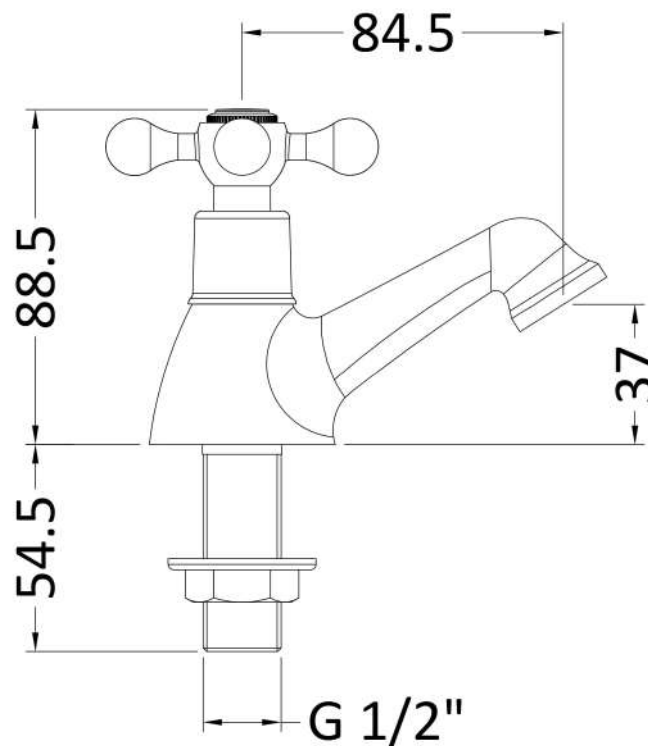

Sales Code: X381

Description: Viscount Basin Tap

Product Dimensions

Height (mm):	89
Width (mm):	40
Depth (mm):	120
Length (mm):	
Nett Weight (kg):	0.8

Packaging Dimensions

Height (mm):	132
Width (mm):	49
Depth (mm):	88
Gross Weight (kg):	1

Packaging Data

Box Colour:	White Cardboard Box
Box Qty:	1
Label Size:	100 x 50
Label Colour:	White Label
Label Qty:	2

Outer Box Dimensions (If Applicable)

Height (mm):	305
Width (mm):	335
Depth (mm):	335
Length (mm):	
Gross Weight (kg):	19
Barcode:	5055369008827

Product Details

Country of Origin:	China
Fitting Instruction:	No
Product Material:	Brass
Control Type:	Manual
Waste Included:	Waste Not Included
Waste Type:	Not Applicable
WRAS Approval: No	Approval No: N/A
Valve/Cartridge Type:	1/4 Turn Ceramic Disc
Colour/Finish:	Chrome
Mount Type:	Deck
Operating Pressure (bar):	0.1

Flow Rates: (Litres Per Min)	0.1 bar: 6	0.5 bar: 21	1 bar: 30	2 bar: 41	3 bar: 0
Pipe Size:	15 mm (1/2" Bsp)				
Pipe Centres:	N/A				