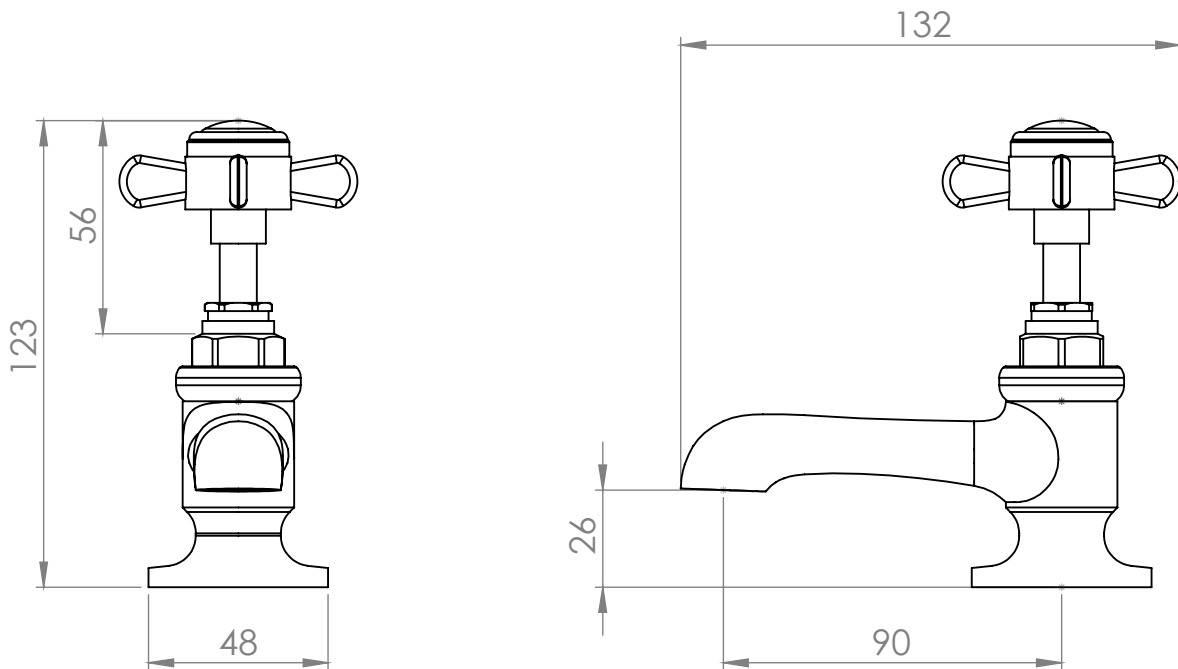

Technical Data Sheet

Varsity Basin Taps - TVA70

No.	Description	Code	Fixings Included
1	Varsity Basin Taps	TVA70	YES

Min Pressure:	0.3bar
0.2bar	5.2 litres / min
0.3bar	7.3 litres / min
0.4bar	8.4 litres/min
0.5bar	9.7 litres / min
1bar	13.6 litres / min
2bar	19.0 litres / min
3bar	23.2 litres / min

Dimensions - TVA70

Diagrams not to scale. All dimensions in mm (tolerance of +/-5mm)

*Dimensions are subject to change, customers are advised to measure actual product before commencing installation.

FAQs

What is the size of the tap tail connection? The tap tails have a standard 1/2" BSP fixing.

What bore is the tap tail? The tails have a 10mm internal bore.

What length are the tap tails? The tails are 300mm in length.