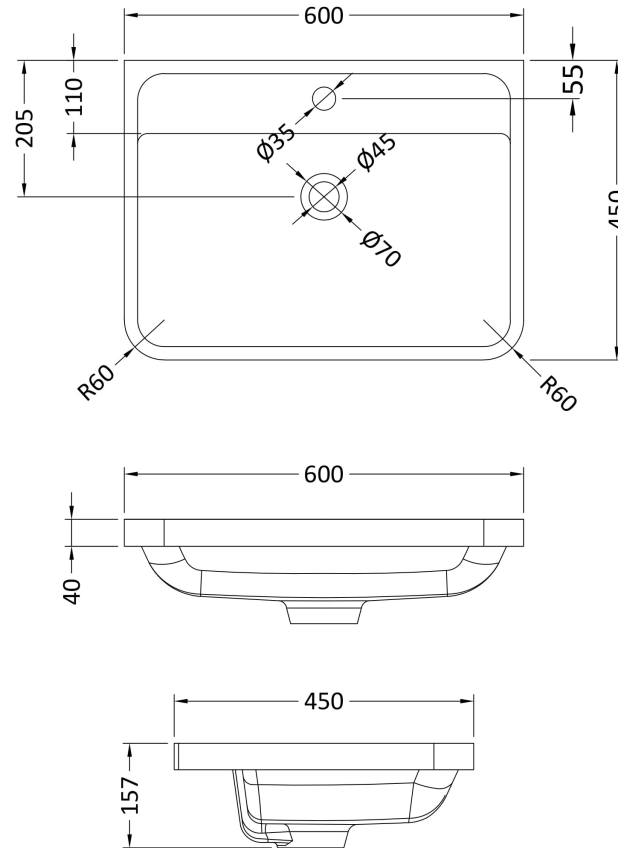

Sales Code: PAR202

Description: 600 W/H 2-Drawer Unit & Basin

Packaging Details

Barcode: 5056211892793

Sales Code: PAR293

Description: 600 W/H 2-Drawer Unit

Product Dimensions

Height (mm):	500
Width (mm):	596
Depth (mm):	445
Nett Weight (kg):	26.5

Packaging Dimensions

Height (mm):	540
Width (mm):	640
Depth (mm):	480
Gross Weight (kg):	27

Packaging Data

Box Colour:	Brown Cardboard Box - Printed
Box Qty:	1
Label Size:	100 x 50
Label Colour:	White Label
Label Qty:	2

Outer Box Dimensions (If Applicable)

Height (mm):	
Width (mm):	
Depth (mm):	
Gross Weight (kg):	
Barcode:	5056211887980

Product Details

Country of Origin:	China
Fitting Instruction:	No
CE Certification:	N/A
FSC Certified Materials:	Yes
Colour:	Satin Grey
Construction Method:	Cam & Wood Dowel
Construction Type:	Rigid
Cabinet Finish:	MFC Painted Matt
Fascia Finish:	Mdf Painted Matt
Cabinet Thickness (mm):	18
Fascia Thickness (mm):	18
Drawer Included:	Yes
Drawer Type:	80mm High Metal S/C Inc Galler
No of Shelves:	0
Hinge Type:	Not Applicable
Hinge Included:	Not Applicable
Adjustable Legs:	No
Fixings Included:	Yes
Handle Style:	Contemporary
Waste Shroud:	Yes
Handle Included:	Yes
Handle Type:	Inset

Sales Code: PMB003

Description: 600X450mm Poly Marble Basin

Product Dimensions

Height (mm):	450
Width (mm):	600
Depth (mm):	157
Nett Weight (kg):	12.82

Packaging Dimensions

Height (mm):	167
Width (mm):	640
Depth (mm):	470
Gross Weight (kg):	12.82