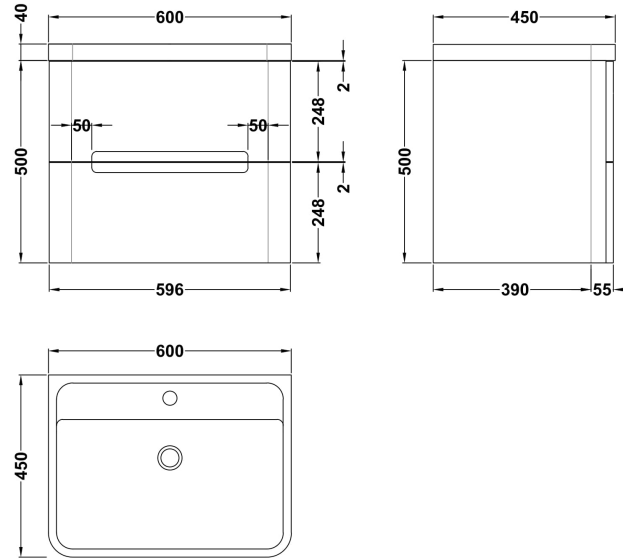

Sales Code: PAR202

Description: 600 W/H 2-Drawer Unit & Basin

Packaging Details

Barcode: 5056211892793

Sales Code: PAR293

Description: 600 W/H 2-Drawer Unit

Product Dimensions

Height (mm):	500
Width (mm):	596
Depth (mm):	445
Nett Weight (kg):	26.5

Packaging Dimensions

Height (mm):	540
Width (mm):	640
Depth (mm):	480
Gross Weight (kg):	27

Packaging Data

Box Colour:	Brown Cardboard Box - Printed
Box Qty:	1
Label Size:	100 x 50
Label Colour:	White Label
Label Qty:	2

Outer Box Dimensions (If Applicable)

Height (mm):	
Width (mm):	
Depth (mm):	
Gross Weight (kg):	
Barcode:	5056211887980

Product Details

Country of Origin:	China
Fitting Instruction:	No
CE Certification:	N/A
FSC Certified Materials:	Yes
Colour:	Satin Grey
Construction Method:	Cam & Wood Dowel
Construction Type:	Rigid
Cabinet Finish:	MFC Painted Matt
Fascia Finish:	Mdf Painted Matt
Cabinet Thickness (mm):	18
Fascia Thickness (mm):	18
Drawer Included:	Yes
Drawer Type:	80mm High Metal S/C Inc Galler
No of Shelves:	0
Hinge Type:	Not Applicable
Hinge Included:	Not Applicable
Adjustable Legs:	No
Fixings Included:	Yes
Handle Style:	Contemporary
Waste Shroud:	Yes
Handle Included:	Yes
Handle Type:	Inset

Sales Code: PMB003

Description: 600X450mm Poly Marble Basin

Product Dimensions

Height (mm):	450
Width (mm):	600
Depth (mm):	157
Nett Weight (kg):	12.82

Packaging Dimensions

Height (mm):	167
Width (mm):	640
Depth (mm):	470
Gross Weight (kg):	12.82