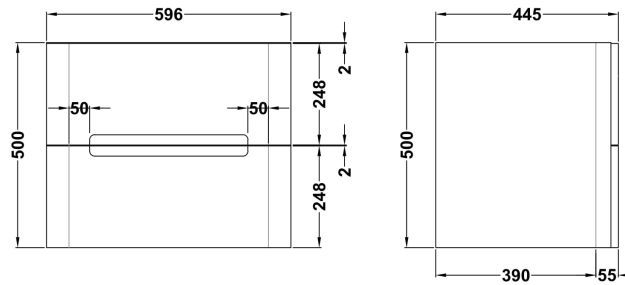

Sales Code: PAR202

Description: 600 W/H 2-Drawer Unit & Basin

Packaging Details

Barcode: 5056211892793

Sales Code: PAR293

Description: 600 W/H 2-Drawer Unit

Product Dimensions

Height (mm):	500
Width (mm):	596
Depth (mm):	445
Nett Weight (kg):	26.5

Packaging Dimensions

Height (mm):	540
Width (mm):	640
Depth (mm):	480
Gross Weight (kg):	27

Packaging Data

Box Colour:	Brown Cardboard Box - Printed
Box Qty:	1
Label Size:	100 x 50
Label Colour:	White Label
Label Qty:	2

Sales Code: PMB003

Description: 600X450mm Poly Marble Basin

Product Dimensions

Height (mm):	450
Width (mm):	600
Depth (mm):	157
Nett Weight (kg):	12.82

Packaging Dimensions

Height (mm):	167
Width (mm):	640
Depth (mm):	470
Gross Weight (kg):	12.82

Packaging Data

Box Colour:	Brown Cardboard Box - Printed
Box Qty:	1
Label Size:	100 x 50
Label Colour:	White Label
Label Qty:	2

Outer Box Dimensions (If Applicable)

Height (mm):	
Width (mm):	
Depth (mm):	
Gross Weight (kg):	
Barcode:	5055369021734