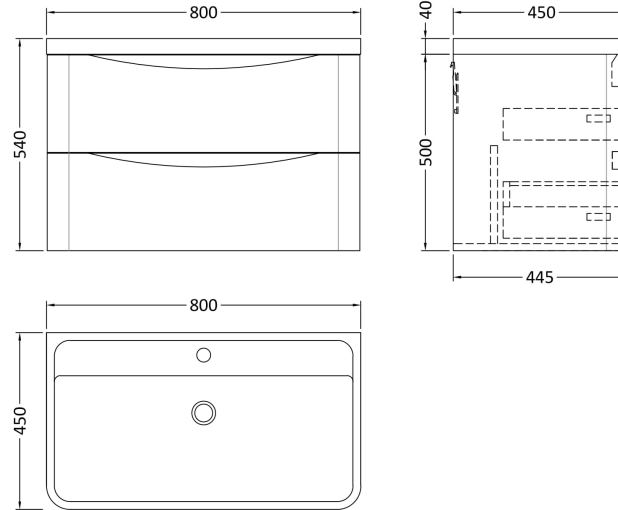

Sales Code: LUN804

Description: 800 W/H 2-Drawer Unit & Polymarble Basin

Packaging Details

Barcode: 5056462646350

Sales Code: SML895

Description: 800 W/H 2-Drawer Unit

Product Dimensions

Height (mm):	500
Width (mm):	796
Depth (mm):	445
Nett Weight (kg):	31.5

Packaging Dimensions

Height (mm):	540
Width (mm):	840
Depth (mm):	480
Gross Weight (kg):	32

Packaging Data

Box Colour:	Brown Cardboard Box - Printed
Box Qty:	1
Label Size:	100 x 50
Label Colour:	White Label
Label Qty:	2

Outer Box Dimensions (If Applicable)

Height (mm):	
Width (mm):	
Depth (mm):	
Gross Weight (kg):	
Barcode:	5056462694696

Product Details

Country of Origin:	China
Fitting Instruction:	No
CE Certification:	N/A
FSC Certified Materials:	Yes
Colour:	Satin Green
Construction Method:	Cam & Wood Dowel
Construction Type:	Rigid
Cabinet Finish:	MFC Painted Matt
Fascia Finish:	Mdf Painted Matt
Cabinet Thickness (mm):	18
Fascia Thickness (mm):	18
Drawer Included:	Yes
Drawer Type:	80mm High Metal S/C Inc Galler
No of Shelves:	0
Hinge Type:	Not Applicable
Hinge Included:	Not Applicable
Adjustable Legs:	No
Fixings Included:	Yes
Handle Style:	Contemporary
Waste Shroud:	Yes
Handle Included:	Yes
Handle Type:	Inset

Sales Code: PMB005

Description: 800X450mm Poly Marble Basin

Product Dimensions

Height (mm):	450
Width (mm):	800
Depth (mm):	157
Nett Weight (kg):	18.12

Packaging Dimensions

Height (mm):	167
Width (mm):	840
Depth (mm):	470
Gross Weight (kg):	18.12