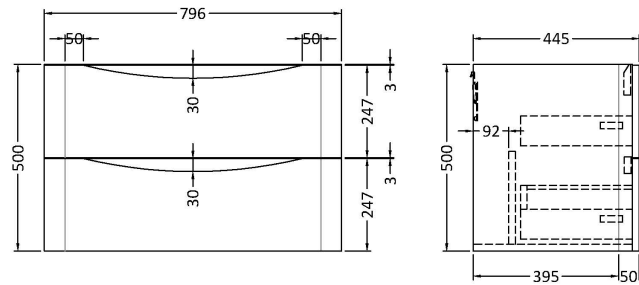

Sales Code: LUN804

Description: 800 W/H 2-Drawer Unit & Polymarble Basin

Packaging Details

Barcode: 5056462646350

Sales Code: SML895

Description: 800 W/H 2-Drawer Unit

Product Dimensions

Height (mm):	500
Width (mm):	796
Depth (mm):	445
Nett Weight (kg):	31.5

Packaging Dimensions

Height (mm):	540
Width (mm):	840
Depth (mm):	480
Gross Weight (kg):	32

Packaging Data

Box Colour:	Brown Cardboard Box - Printed
Box Qty:	1
Label Size:	100 x 50
Label Colour:	White Label
Label Qty:	2

Outer Box Dimensions (If Applicable)

Height (mm):	
Width (mm):	
Depth (mm):	
Gross Weight (kg):	
Barcode:	5056462694696

Product Details

Country of Origin:	China
Fitting Instruction:	No
CE Certification:	N/A
FSC Certified Materials:	Yes
Colour:	Satin Green
Construction Method:	Cam & Wood Dowel
Construction Type:	Rigid
Cabinet Finish:	MFC Painted Matt
Fascia Finish:	Mdf Painted Matt
Cabinet Thickness (mm):	18
Fascia Thickness (mm):	18
Drawer Included:	Yes
Drawer Type:	80mm High Metal S/C Inc Galler
No of Shelves:	0
Hinge Type:	Not Applicable
Hinge Included:	Not Applicable
Adjustable Legs:	No
Fixings Included:	Yes
Handle Style:	Contemporary
Waste Shroud:	Yes
Handle Included:	Yes
Handle Type:	Inset

Sales Code: PMB005

Description: 800X450mm Poly Marble Basin

Product Dimensions

Height (mm):	450
Width (mm):	800
Depth (mm):	157
Nett Weight (kg):	18.12

Packaging Dimensions

Height (mm):	167
Width (mm):	840
Depth (mm):	470
Gross Weight (kg):	18.12