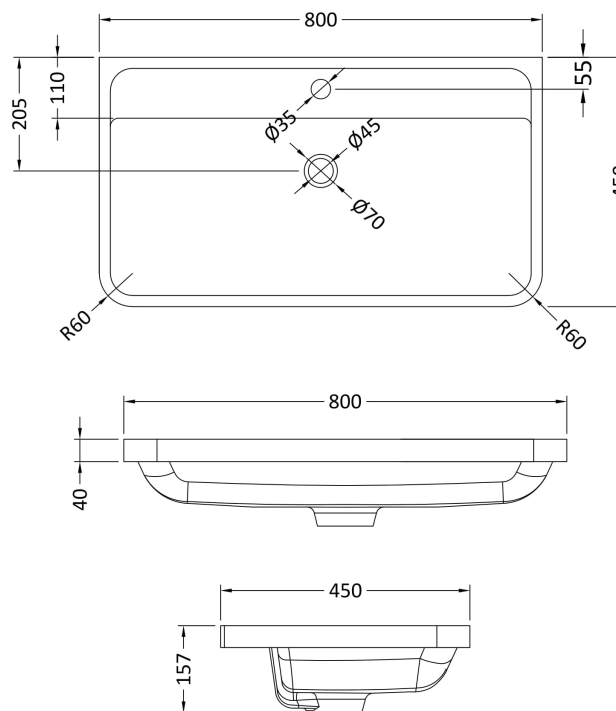

Sales Code: LUN804

Description: 800 W/H 2-Drawer Unit & Polymarble Basin

Packaging Details

Barcode: 5056462646350

Sales Code: SML895

Description: 800 W/H 2-Drawer Unit

Product Dimensions

Height (mm):	500
Width (mm):	796
Depth (mm):	445
Nett Weight (kg):	31.5

Packaging Dimensions

Height (mm):	540
Width (mm):	840
Depth (mm):	480
Gross Weight (kg):	32

Packaging Data

Box Colour:	Brown Cardboard Box - Printed
Box Qty:	1
Label Size:	100 x 50
Label Colour:	White Label
Label Qty:	2

Outer Box Dimensions (If Applicable)

Height (mm):	
Width (mm):	
Depth (mm):	
Gross Weight (kg):	
Barcode:	5056462694696

Product Details

Country of Origin:	China
Fitting Instruction:	No
CE Certification:	N/A
FSC Certified Materials:	Yes
Colour:	Satin Green
Construction Method:	Cam & Wood Dowel
Construction Type:	Rigid
Cabinet Finish:	MFC Painted Matt
Fascia Finish:	Mdf Painted Matt
Cabinet Thickness (mm):	18
Fascia Thickness (mm):	18
Drawer Included:	Yes
Drawer Type:	80mm High Metal S/C Inc Galler
No of Shelves:	0
Hinge Type:	Not Applicable
Hinge Included:	Not Applicable
Adjustable Legs:	No
Fixings Included:	Yes
Handle Style:	Contemporary
Waste Shroud:	Yes
Handle Included:	Yes
Handle Type:	Inset

Sales Code: PMB005

Description: 800X450mm Poly Marble Basin

Product Dimensions

Height (mm):	450
Width (mm):	800
Depth (mm):	157
Nett Weight (kg):	18.12

Packaging Dimensions

Height (mm):	167
Width (mm):	840
Depth (mm):	470
Gross Weight (kg):	18.12