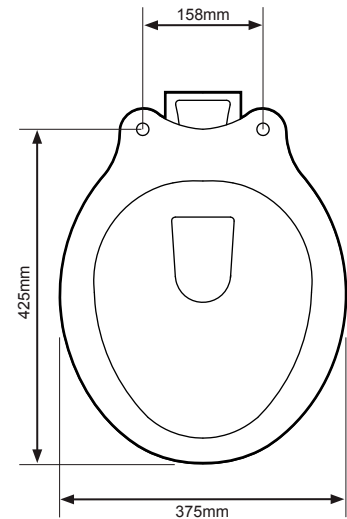

No.	Description	Product Code	Fixings included	Gross Weight	Net Weight
1	Vitoria High Level Cistern inc. Flush Fittings	CH850S	Yes	---	---
2	Vitoria High Level Pipe Kit	HLK850S	Yes	---	---
3	Vitoria Oak Toilet Seat	TS850NOSC	Yes	---	---
4	Vitoria High / Low Level Pan	PL850S	Yes	---	---

**Cistern Settings:**

Full Flush Volume: 6L

**Floor Fixing Kit:**

DIAGRAMS NOT TO SCALE  
ALL DIMENSIONS IN MM  
TOLERANCE OF ± 5MM

**FAQ's**

What side is the inlet located? **Left or right - reversible**

Are there any other compatible seats? **Vitoria White Toilet Seat - TS850WSC**