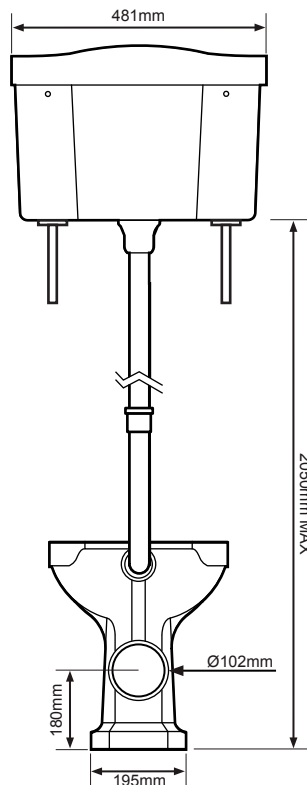

No.	Description	Product Code	Fixings included	Gross Weight	Net Weight
1	Vitoria High Level Cistern inc. Flush Fittings	CH850S	Yes	---	---
2	Vitoria High Level Pipe Kit	HLK850S	Yes	---	---
3	Vitoria Oak Toilet Seat	TS850NOSC	Yes	---	---
4	Vitoria High / Low Level Pan	PL850S	Yes	---	---

**Cistern Settings:**

Full Flush Volume: 6L

**Floor Fixing Kit:**

DIAGRAMS NOT TO SCALE  
ALL DIMENSIONS IN MM  
TOLERANCE OF ± 5MM

**FAQ's**

What side is the inlet located? **Left or right - reversible**

Are there any other compatible seats? **Vitoria White Toilet Seat - TS850WSC**

Can this pan be used with a side connection outlet pipe? **Yes**

The cistern lid won't shut/the cistern isn't working correctly. **Ensure the inlet and flush valves are set to the correct heights. Refer to instruction manual supplied with WC.**

Can the pull chain be installed on the left? **No**

© Roper Rhodes Ltd.

Tavistock, Brassmill Lane Trading Estate, Bath, BA1 3JF

T. 01225 787870 | F. 01225 448877 | E. tavistock@roperrhodes.co.uk | W. www.tavistock-bathrooms.co.uk