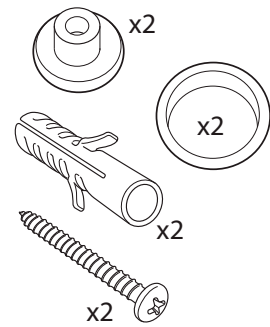

No.	Description	Product Code	Fixings included	Gross Weight	Net Weight
1	Vitoria High Level Cistern inc. Flush Fittings	CH850S	Yes	---	---
2	Vitoria High Level Pipe Kit	HLK850S	Yes	---	---
3	Vitoria Oak Toilet Seat	TS850NOSC	Yes	---	---
4	Vitoria High / Low Level Pan	PL850S	Yes	---	---

**Cistern Settings:**

Full Flush Volume: 6L

**Floor Fixing Kit:**

DIAGRAMS NOT TO SCALE  
ALL DIMENSIONS IN MM  
TOLERANCE OF ± 5MM

**FAQ's**

What side is the inlet located? **Left or right - reversible**

Are there any other compatible seats? **Vitoria White Toilet Seat - TS850WSC**

Can this pan be used with a side connection outlet pipe? **Yes**

The cistern lid won't shut/the cistern isn't working correctly. **Ensure the inlet and flush valves are set to the correct heights. Refer to instruction manual supplied with WC.**