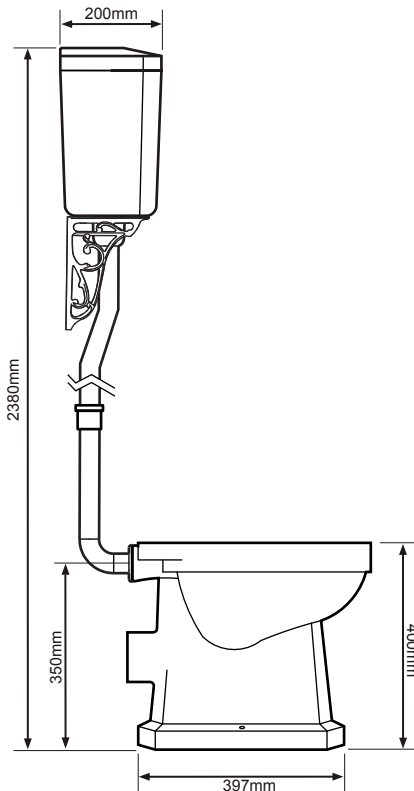

No.	Description	Product Code	Fixings included	Gross Weight	Net Weight
1	Vitoria High Level Cistern inc. Flush Fittings	CH850S	Yes	---	---
2	Vitoria High Level Pipe Kit	HLK850S	Yes	---	---
3	Vitoria Oak Toilet Seat	TS850NOSC	Yes	---	---
4	Vitoria High / Low Level Pan	PL850S	Yes	---	---

**Cistern Settings:**

Full Flush Volume: 6L

**Floor Fixing Kit:**

DIAGRAMS NOT TO SCALE  
ALL DIMENSIONS IN MM  
TOLERANCE OF ± 5MM

**FAQ's**

What side is the inlet located? **Left or right - reversible**

Are there any other compatible seats? **Vitoria White Toilet Seat - TS850WSC**

Can this pan be used with a side connection outlet pipe? **Yes**

The cistern lid won't shut/the cistern isn't working correctly. **Ensure the inlet and flush valves are set to the correct heights. Refer to instruction manual supplied with WC.**

Can the pull chain be installed on the left? **No**

© Roper Rhodes Ltd.

Tavistock, Brassmill Lane Trading Estate, Bath, BA1 3JF

T. 01225 787870 | F. 01225 448877 | E. tavistock@roperrhodes.co.uk | W. www.tavistock-bathrooms.co.uk