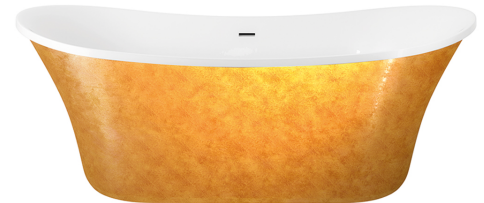

Technical Datasheet

Product Code: **EA104CO**

Product Description: **Elementa Freestanding Bath 1805x785 CO Nereda**

Specification

Material:	Acrylic
Style:	Contemporary
Shape:	Round
Number Of Tap Holes:	0
Overflow Included:	Yes
Waste Included:	Yes
Bath Thickness:	3.5mm
Product Guarantee:	10 Years
Water Capacity (litres):	218

Key Features

- Create an aesthetic that is part of the constantly evolving contemporary style of present day
- Manufactured from high quality materials
- Coated in a luxury copper finish
- Ideal design for freestanding bath mixer use
- Overflow hole included to prevent any bathroom accidents
- Other colours & sizes are available too choose from