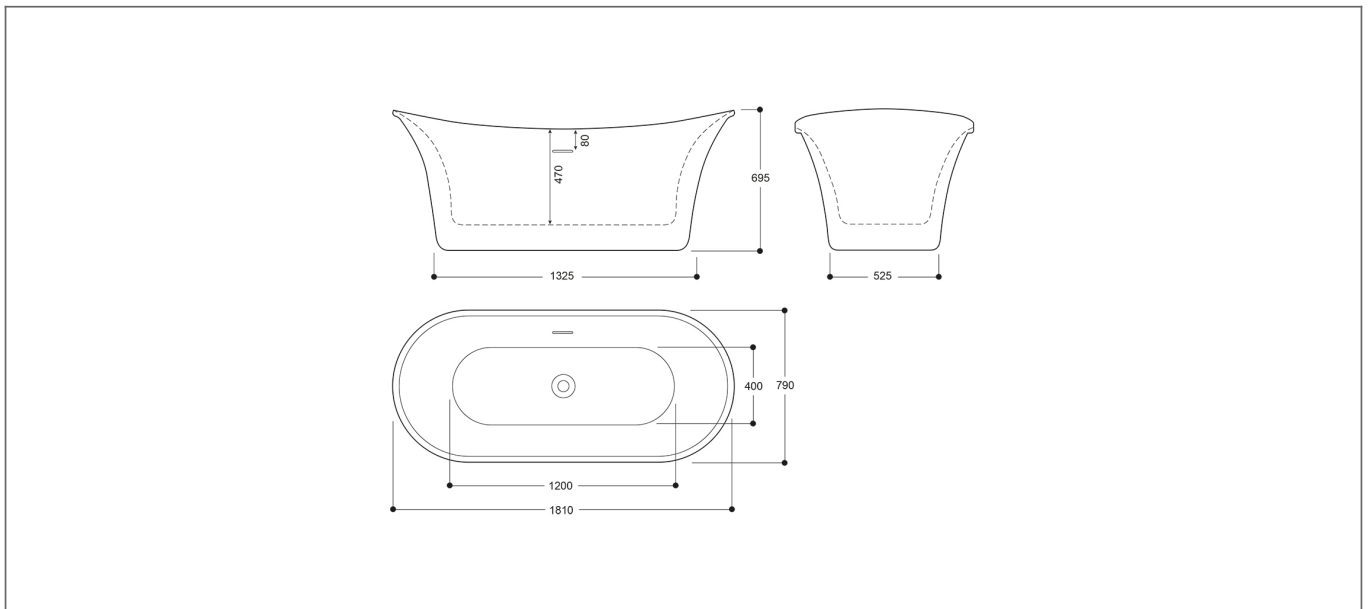

Technical Datasheet

Product Code: **EA104CO**

Product Description: **Elementa Freestanding Bath 1805x785 CO Nereda**

Specification

Material:	Acrylic
Style:	Contemporary
Shape:	Round
Number Of Tap Holes:	0
Overflow Included:	Yes
Waste Included:	Yes
Bath Thickness:	3.5mm
Product Guarantee:	10 Years
Water Capacity (litres):	218

Key Features

- Create an aesthetic that is part of the constantly evolving contemporary style of present day
- Manufactured from high quality materials
- Coated in a luxury copper finish
- Ideal design for freestanding bath mixer use
- Overflow hole included to prevent any bathroom accidents
- Other colours & sizes are available too choose from

Technical Drawing

Dimensions: All measurements are in millimetres and are subject to normal manufacturing variations.

Due to a continuing development programme to improve design and performance, we reserve all rights to vary specifications without prior notice. Please note, all accessories are for photographic purposes only.