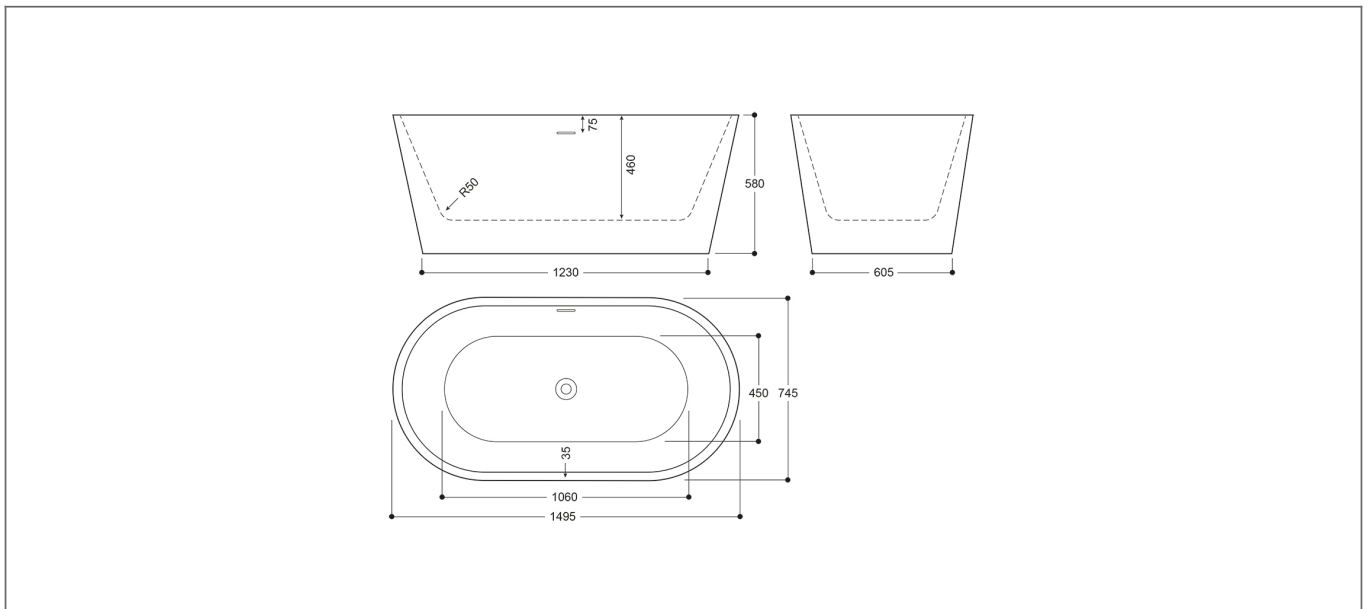

# Technical Datasheet

Product Code: **EA103WM**

Product Description: **Elementa Freestanding Bath 1495x745 WM Blair**

## Specification

Material:	Acrylic
Style:	Contemporary
Shape:	Round
Number Of Tap Holes:	0
Overflow Included:	Yes
Waste Included:	Yes
Bath Thickness:	3.5mm
Product Guarantee:	10 Years
Water Capacity (litres):	211

## Technical Drawing

Dimensions: All measurements are in millimetres and are subject to normal manufacturing variations.

Due to a continuing development programme to improve design and performance, we reserve all rights to vary specifications without prior notice. Please note, all accessories are for photographic purposes only.