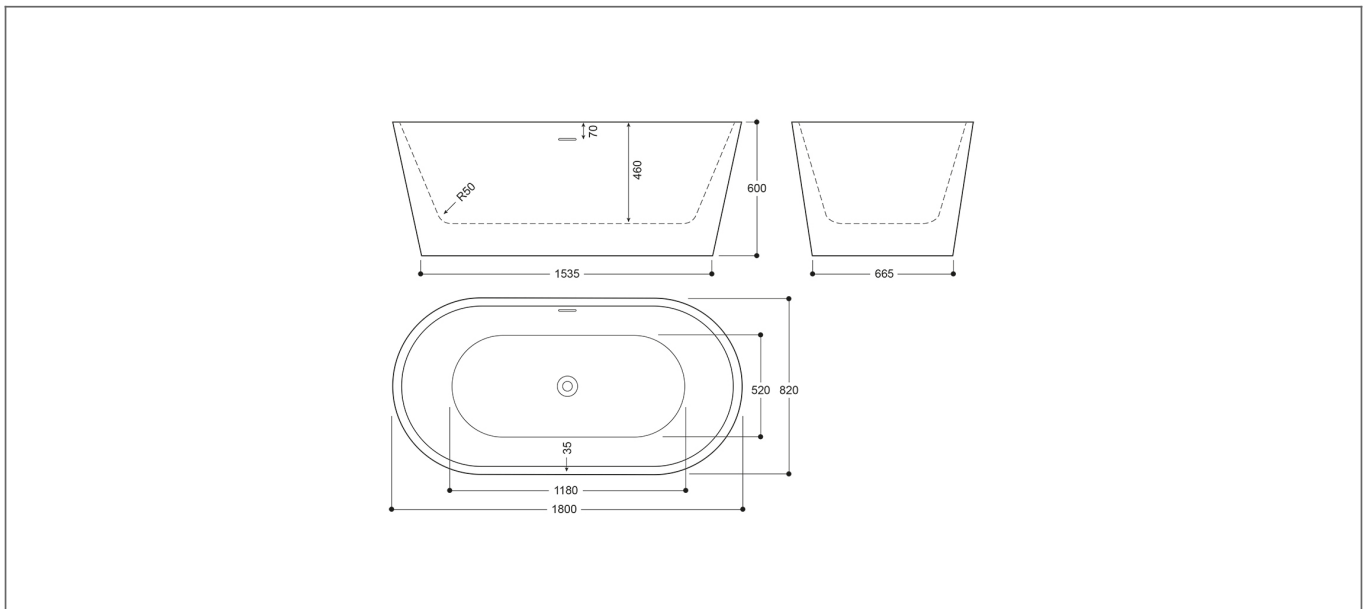

Technical Datasheet

Product Code: **EA101SV**

Product Description: **Elementa Freestanding Bath 1800x820 SV Blair**

Specification

Material:	Acrylic
Style:	Contemporary
Shape:	Round
Number Of Tap Holes:	0
Overflow Included:	Yes
Waste Included:	Yes
Bath Thickness:	3.5mm
Product Guarantee:	10 Years
Water Capacity (litres):	285

Key Features

- Create an aesthetic that is part of the constantly evolving contemporary style of present day
- Manufactured from high quality materials
- Coated in a luxury silver finish
- Overflow hole included to prevent bathroom accidents
- Ideal design for freestanding bath mixer use
- Other colours & sizes are available too choose from

Technical Drawing

Dimensions: All measurements are in millimetres and are subject to normal manufacturing variations.

Due to a continuing development programme to improve design and performance, we reserve all rights to vary specifications without prior notice. Please note, all accessories are for photographic purposes only.