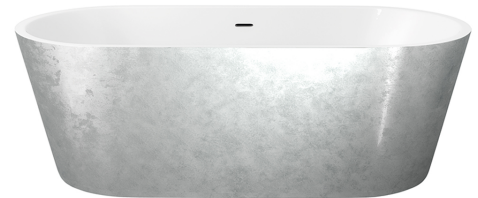

Technical Datasheet

Product Code: **EA101SV**

Product Description: **Elementa Freestanding Bath 1800x820 SV Blair**

Specification

Material:	Acrylic
Style:	Contemporary
Shape:	Round
Number Of Tap Holes:	0
Overflow Included:	Yes
Waste Included:	Yes
Bath Thickness:	3.5mm
Product Guarantee:	10 Years
Water Capacity (litres):	285

Key Features

- Create an aesthetic that is part of the constantly evolving contemporary style of present day
- Manufactured from high quality materials
- Coated in a luxury silver finish
- Overflow hole included to prevent bathroom accidents
- Ideal design for freestanding bath mixer use
- Other colours & sizes are available too choose from