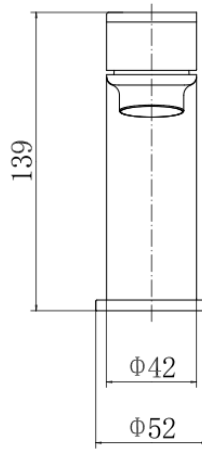

ADDITIONAL INFORMATION

- Brushed Brass finish
- With click-clack waste
- Flexible inlets
- 2 year guarantee*

WORKING PRESSURES (bar)

Min Pressure	Max Pressure	Best Performance
0.2 bar	5 bar	2 bar

FLOW RATES (litres per minute)

0.5 Bar	1 Bar	3 Bar
6.1	8.2	13.8

* For full details of our guarantee please refer to our website. Our products are backed by a 10 year guarantee, this is only valid to customers who complete and submit the online Niagara® Guarantee Registration Form within 30 days of installation. Please note that products with finishes other than Chrome are guaranteed for 2 years only. To register and activate your guarantee visit: www.cavalierbathrooms.co.uk

Products are supplied with full installation instructions and fixings. All measurements in mm and are nominal.