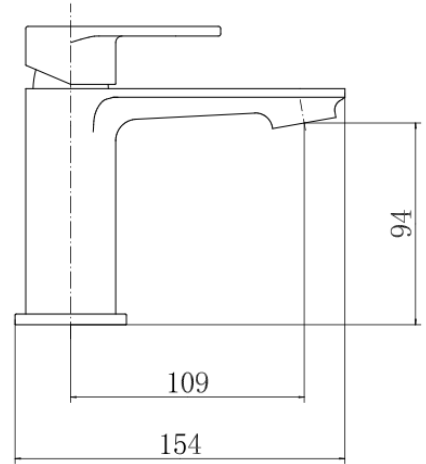

ADDITIONAL INFORMATION

- Brushed Brass finish
- With click-clack waste
- Flexible inlets
- 2 year guarantee*

WORKING PRESSURES (bar)

Min Pressure	Max Pressure	Best Performance
0.2 bar	5 bar	2 bar

FLOW RATES (litres per minute)

0.5 Bar	1 Bar	3 Bar
6.1	8.2	13.8

* For full details of our guarantee please refer to our website. Our products are backed by a 10 year guarantee, this is only valid to customers who complete and submit the online Niagara® Guarantee Registration Form within 30 days of installation. Please note that products with finishes other than Chrome are guaranteed for 2 years only. To register and activate your guarantee visit: www.cavalierbathrooms.co.uk

Products are supplied with full installation instructions and fixings. All measurements in mm and are nominal.