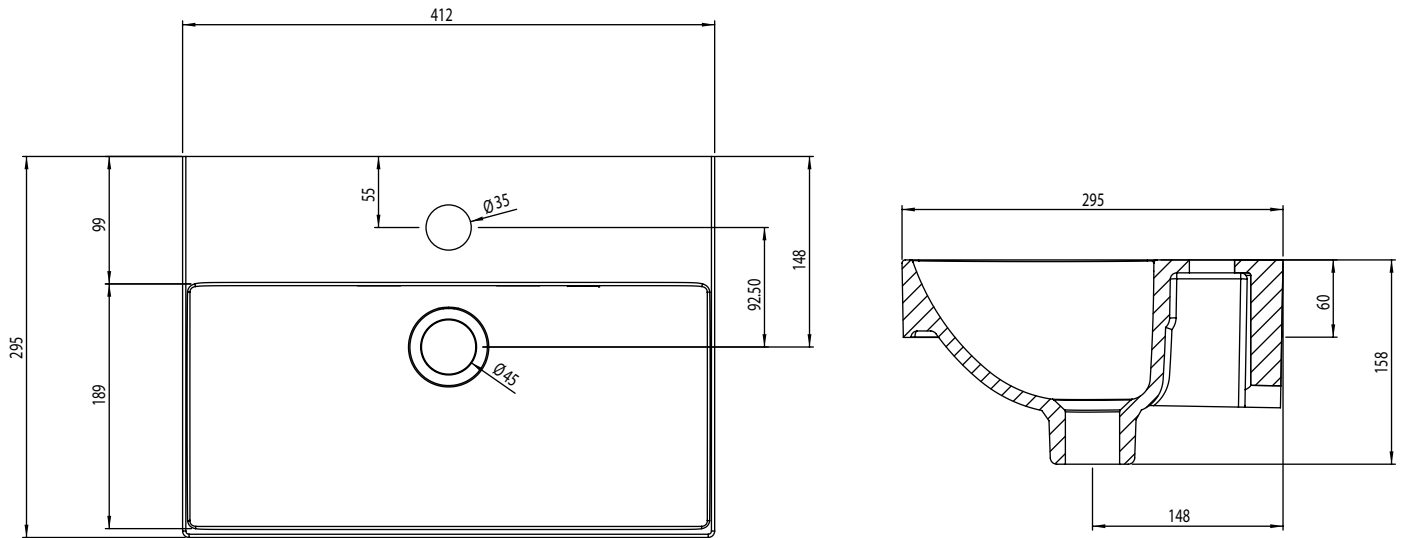

Technical Data Sheet

CADENCE 400mm Ceramic Basin

Whats in the box: 1x DC12010

TAVISTOCK
inspiring bathrooms

Diagrams not to scale
All dimensions in mm
tolerance of +/-5mm

Materials

Basin: Ceramic

*Dimensions are subject to change, customers are advised to measure actual product before commencing installation.

**Fixing point dimensions are for guidance only/the positions of wall fixing must be checked when product is received.

FAQs

Q: What is the maximum water depth of the basin?

A: 70mm up to the overflow.

Q: What is the internal depth?

A: The internal depth is 108mm.

Q: What is the depth of the tapledge?

A: The Tapledge is 99mm deep.

Q: What is the distance from the Taphole centre to Basin Waste?

A: 92.5mm