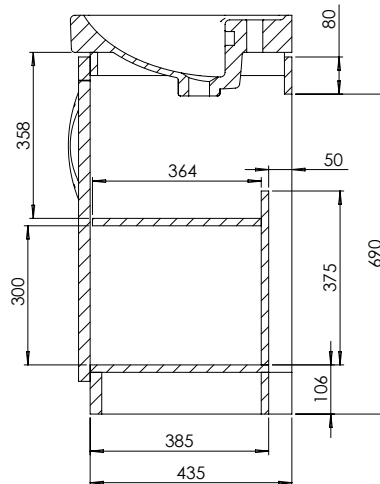

## COMPASS 800mm Floor Mounted Unit

What's in the box: 1x CM800FX + Handles

**TAVISTOCK**  
inspiring bathrooms

\*Reference basin TDS for further info

Diagrams not to scale  
All dimensions in mm  
Tolerance of +/-5mm

### Materials

Carcass: 18mm MDF

Fascia Components: 25mm Painted MDF

\*\*Dimensions are subject to change, customers are advised to measure actual product before commencing installation.

\*\*\*Fixing point dimensions are for guidance only/the positions of wall fixing must be checked when product is received.