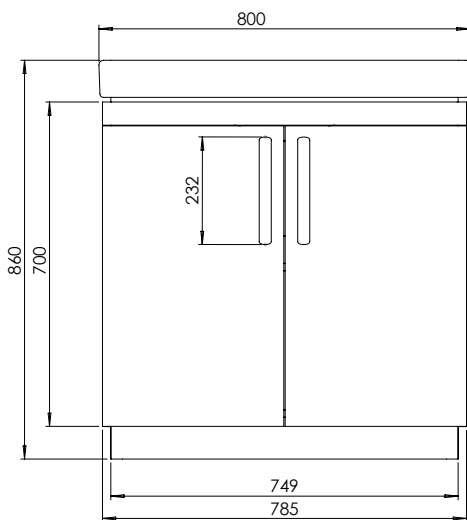

## COMPASS 800mm Floor Mounted Unit

What's in the box: 1x CM800FX + Handles

**TAVISTOCK**  
inspiring bathrooms

\*Reference basin TDS for further info

Diagrams not to scale  
All dimensions in mm  
Tolerance of +/-5mm

### Materials

Carcass: 18mm MDF

Fascia Components: 25mm Painted MDF

\*\*Dimensions are subject to change, customers are advised to measure actual product before commencing installation.

\*\*\*Fixing point dimensions are for guidance only/the positions of wall fixing must be checked when product is received.