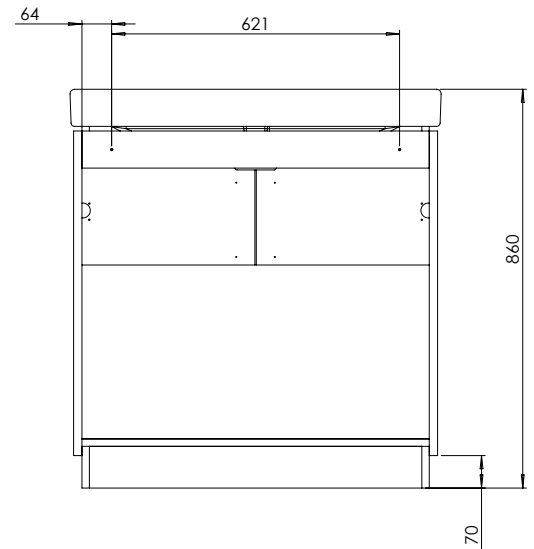

## COMPASS 800mm Floor Mounted Unit

What's in the box: 1x CM800FX + Handles

**TAVISTOCK**  
inspiring bathrooms

\*Reference basin TDS for further info

Diagrams not to scale  
All dimensions in mm  
Tolerance of +/-5mm

### Materials

Carcass: 18mm MDF

Fascia Components: 25mm Painted MDF

\*\*Dimensions are subject to change, customers are advised to measure actual product before commencing installation.

\*\*\*Fixing point dimensions are for guidance only/the positions of wall fixing must be checked when product is received.