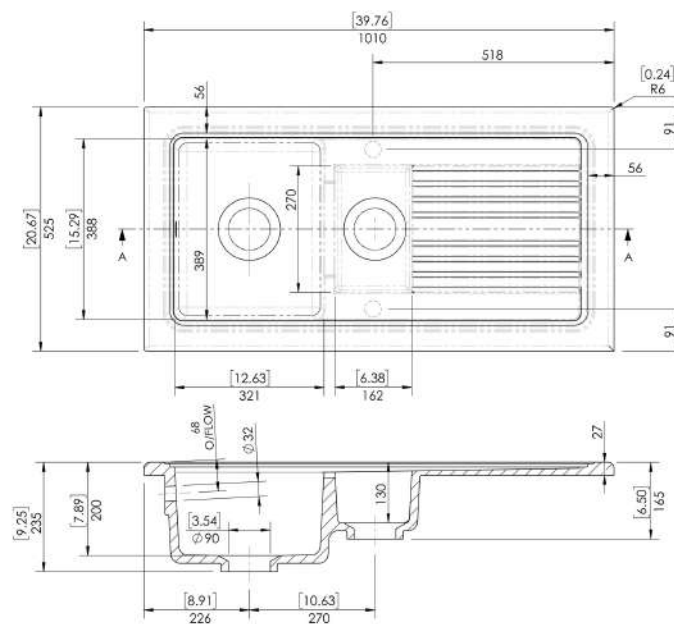

Sales Code: CT415T1000

Description: Counter Top Sink 1.5 Bowl 1010X525

Product Dimensions

Height (mm):	235
Width (mm):	1010
Depth (mm):	525
Nett Weight (kg):	27.5

Packaging Dimensions

Height (mm):	250
Width (mm):	1030
Depth (mm):	540
Gross Weight (kg):	28

Packaging Data

Box Colour:	Brown Cardboard Box
Box Qty:	1
Label Size:	100 x 50
Label Colour:	White Label
Label Qty:	2

Outer Box Dimensions (If Applicable)

Height (mm):	
Width (mm):	
Depth (mm):	
Gross Weight (kg):	
Barcode:	5056678434963

Product Details

Country of Origin:	Utd.Arab.Emir.
Fitting Instruction:	No
Certification: CE & UKCA:	WRAS: WRAS No:
Product Material:	
Fixing Supplied:	

Pans/Bidets: Trap Style: Includes Seat:

Seats: Seat Type: Material:
Function: Hinge Type:
Hinge Material:

Cisterns: Operating Type: Fittings:
Lever Type:

Basins: Tap Hole: Chain Stay Hole:
Template: Waste Type Req:
Overflow Inc: Overflow Cover:
Inner Bowl Depth (mm): 200