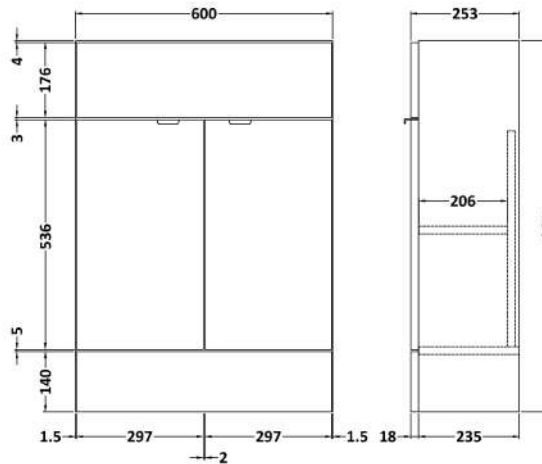

### Product Dimensions

Height (mm):	864
Width (mm):	600
Depth (mm):	255
Nett Weight (kg):	17

### Packaging Dimensions

Height (mm):	290
Width (mm):	625
Depth (mm):	900
Gross Weight (kg):	17.5

### Product Dimensions

Height (mm):	864
Width (mm):	500
Depth (mm):	255
Nett Weight (kg):	11.5

### Packaging Dimensions

Height (mm):	290
Width (mm):	525
Depth (mm):	900
Gross Weight (kg):	12