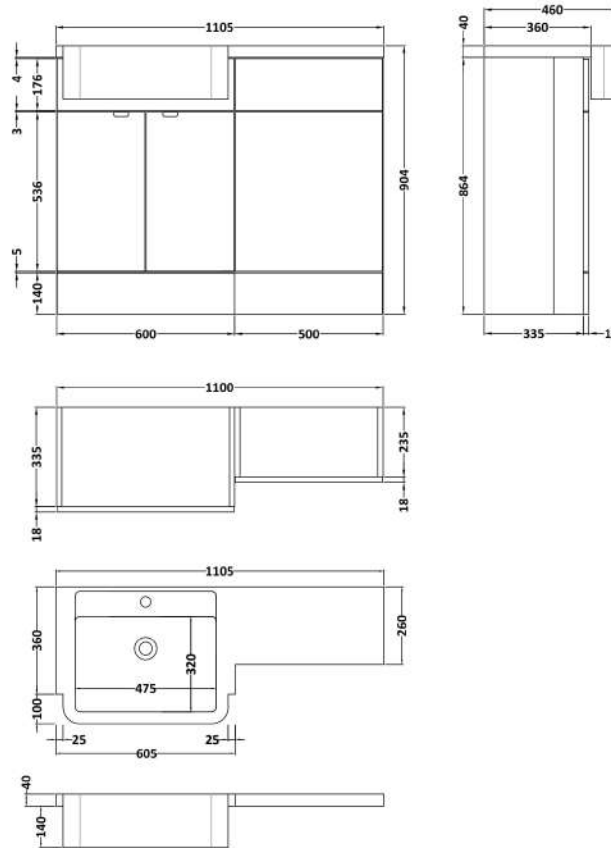

Sales Code: CBI946

Description: 1100 Round Semi Rec Vanity & Wc Unit Lh

Packaging Details

Barcode: 5056211889854