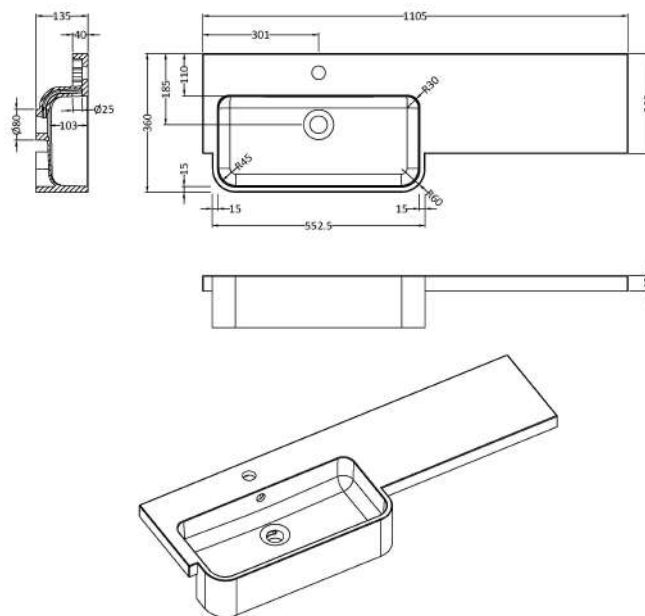

### Product Dimensions

Height (mm):	864
Width (mm):	500
Depth (mm):	255
Nett Weight (kg):	11.5

### Packaging Dimensions

Height (mm):	290
Width (mm):	525
Depth (mm):	900
Gross Weight (kg):	12

### Outer Box Dimensions (If Applicable)

Height (mm):	
Width (mm):	
Depth (mm):	
Gross Weight (kg):	
Barcode:	5055275873243

### Product Dimensions

Height (mm):	135
Width (mm):	1103
Depth (mm):	355
Nett Weight (kg):	16