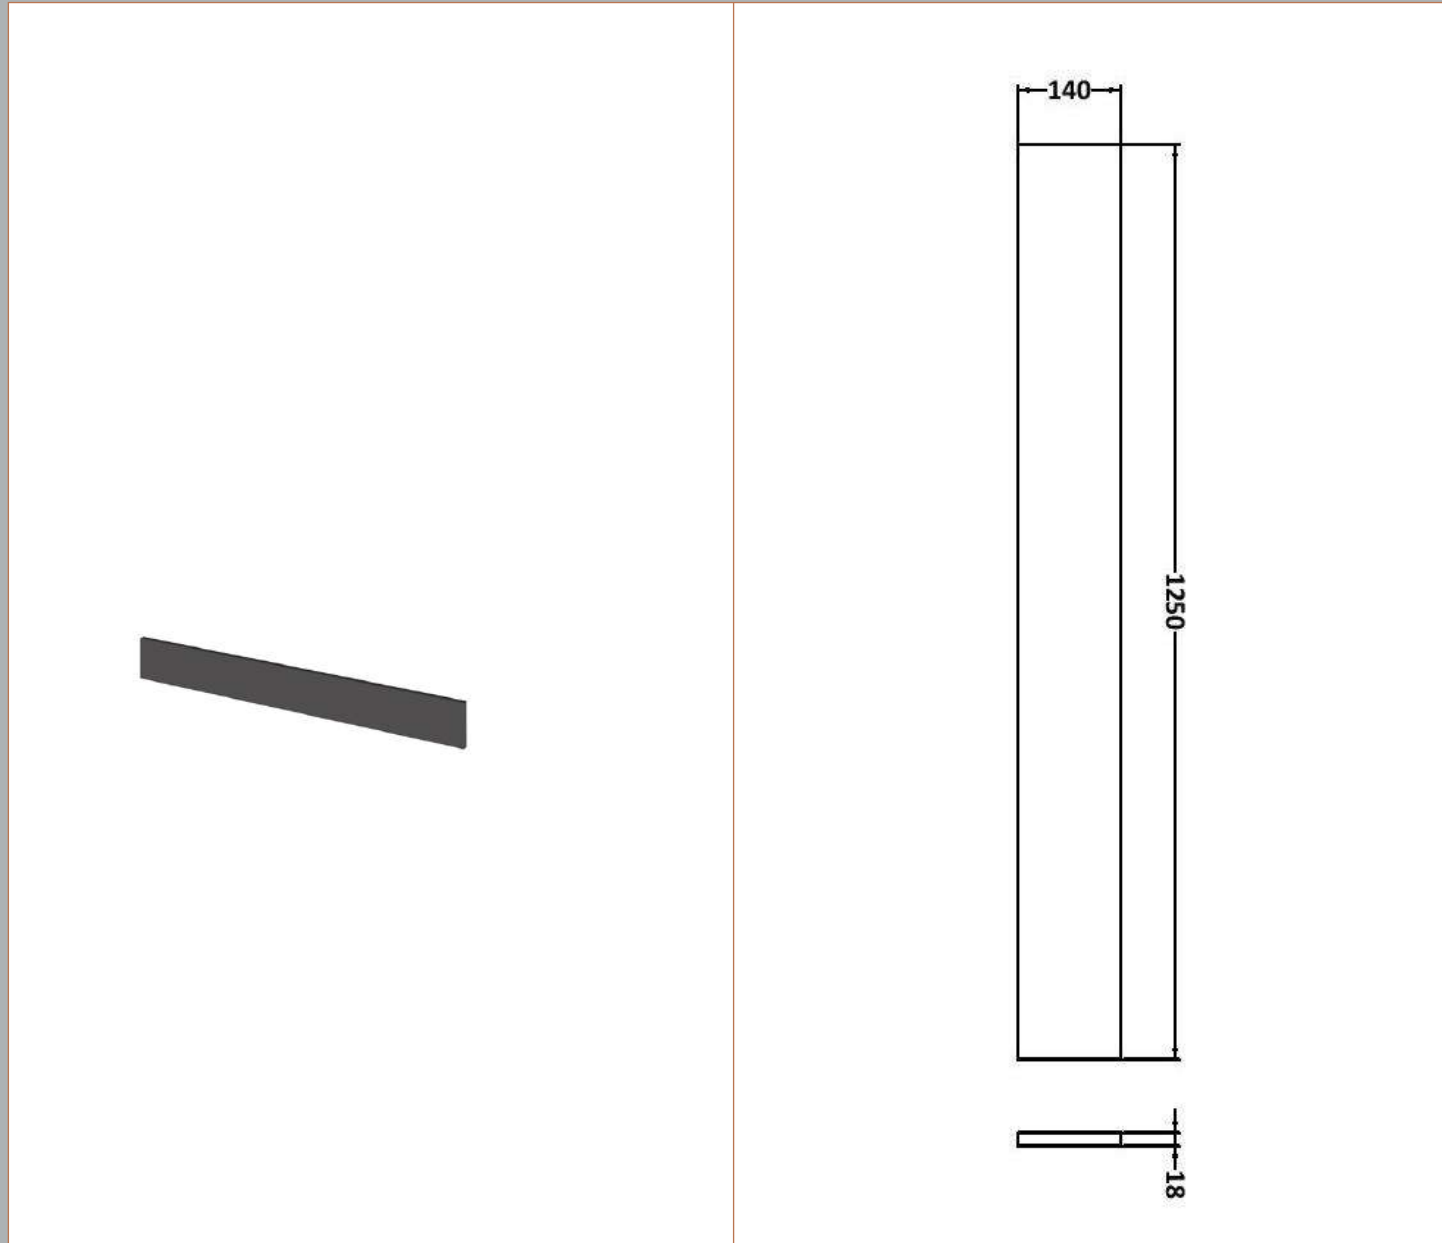

### Product Dimensions

Height (mm):	135
Width (mm):	1103
Depth (mm):	355
Nett Weight (kg):	16

### Outer Box Dimensions (If Applicable)

Height (mm):	
Width (mm):	
Depth (mm):	
Gross Weight (kg):	
Barcode:	5056211878964

**Product Dimensions**

Height (mm):	1250
Width (mm):	145
Depth (mm):	18
Nett Weight (kg):	2

**Packaging Dimensions**

Height (mm):	20
Width (mm):	150
Depth (mm):	1260
Gross Weight (kg):	2

**Packaging Data**