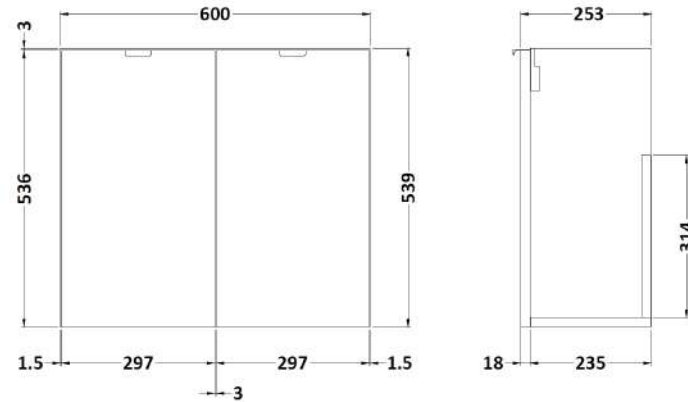

### Product Dimensions

Height (mm):	540
Width (mm):	600
Depth (mm):	253
Nett Weight (kg):	11

### Packaging Dimensions

Height (mm):	375
Width (mm):	620
Depth (mm):	560
Gross Weight (kg):	11.5

### Product Dimensions

Height (mm):	135
Width (mm):	1203
Depth (mm):	255
Nett Weight (kg):	14

### Packaging Dimensions

Height (mm):	190
Width (mm):	320
Depth (mm):	1260
Gross Weight (kg):	14