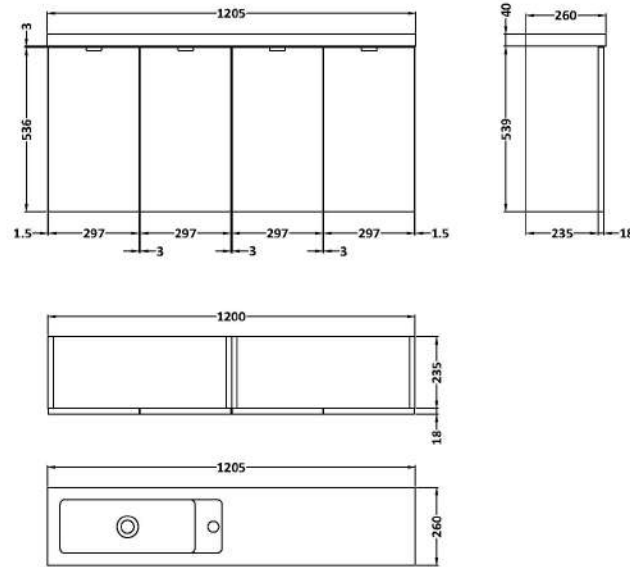

Sales Code: CBI935

Description: 1200 Wh 4-Door Vanity W/Slimline Basin

Packaging Details

Barcode: 5056211816843