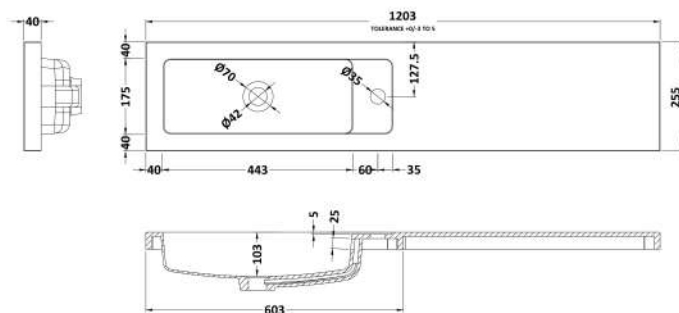

### Product Dimensions

Height (mm):	540
Width (mm):	600
Depth (mm):	253
Nett Weight (kg):	11

### Packaging Dimensions

Height (mm):	375
Width (mm):	620
Depth (mm):	560
Gross Weight (kg):	11.5

### Outer Box Dimensions (If Applicable)

Height (mm):	
Width (mm):	
Depth (mm):	
Gross Weight (kg):	
Barcode:	5056211812937

### Product Dimensions

Height (mm):	135
Width (mm):	1203
Depth (mm):	255
Nett Weight (kg):	14