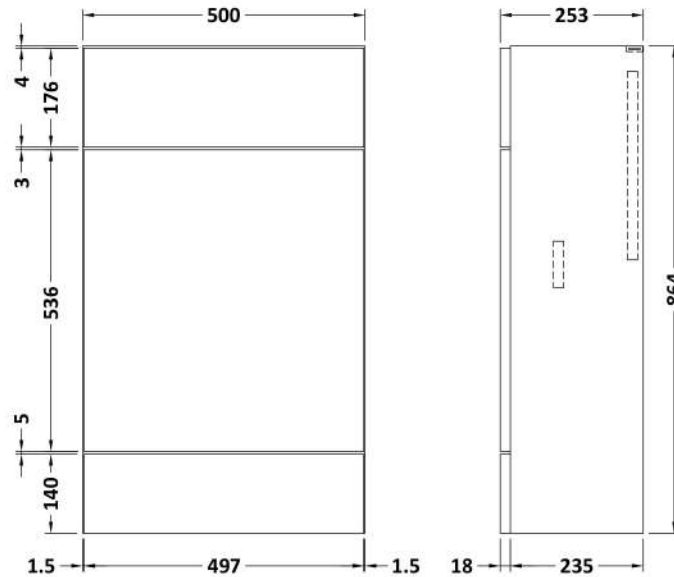

Sales Code: CBI650

Description: 1100 Square Semi Rec Vanity & Wc Unit Lh

Packaging Details

Barcode: 5056211890058

Sales Code: OFF607

Description: 600 Vanity Unit (255mm Deep)

Product Dimensions

Height (mm):	864
Width (mm):	600
Depth (mm):	255
Nett Weight (kg):	17

Packaging Dimensions

Height (mm):	290
Width (mm):	625
Depth (mm):	875
Gross Weight (kg):	17.5

Packaging Data

Box Colour:	Brown Cardboard Box
Box Qty:	1
Label Size:	100 x 50
Label Colour:	White Label
Label Qty:	2

Sales Code: OFF645

Description: 500 Wc Unit (255mm Deep)

Product Dimensions

Height (mm):	864
Width (mm):	500
Depth (mm):	255
Nett Weight (kg):	11.5

Packaging Dimensions

Height (mm):	290
Width (mm):	525
Depth (mm):	875
Gross Weight (kg):	12

Packaging Data

Box Colour:	Brown Cardboard Box
Box Qty:	1
Label Size:	100 x 50
Label Colour:	White Label
Label Qty:	2

Outer Box Dimensions (If Applicable)

Height (mm):	
Width (mm):	
Depth (mm):	
Gross Weight (kg):	
Barcode:	5055275816813