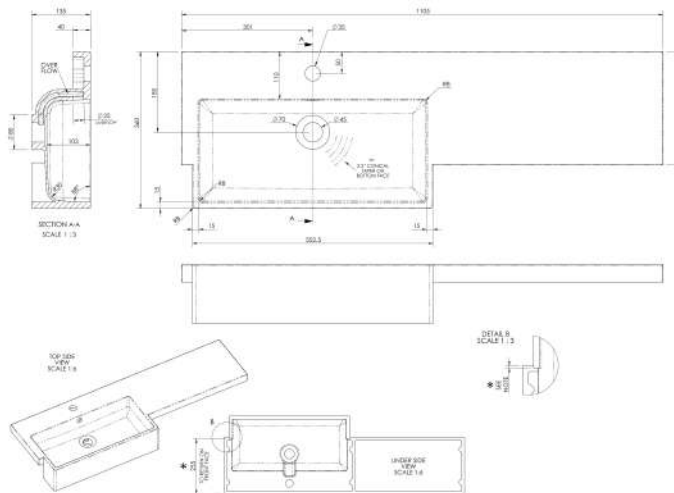

Packaging Dimensions

Height (mm):	290
Width (mm):	625
Depth (mm):	875
Gross Weight (kg):	17.5

Packaging Data

Box Colour:	Brown Cardboard Box
Box Qty:	1
Label Size:	100 x 50
Label Colour:	White Label
Label Qty:	2

Sales Code: OFF645

Description: 500 Wc Unit (255mm Deep)

Product Dimensions

Height (mm):	864
Width (mm):	500
Depth (mm):	255
Nett Weight (kg):	11.5

Packaging Dimensions

Height (mm):	290
Width (mm):	525
Depth (mm):	875
Gross Weight (kg):	12

Packaging Data

Box Colour:	Brown Cardboard Box
Box Qty:	1
Label Size:	100 x 50
Label Colour:	White Label
Label Qty:	2

Outer Box Dimensions (If Applicable)

Height (mm):	
Width (mm):	
Depth (mm):	
Gross Weight (kg):	
Barcode:	5055275816813

Sales Code: PMB613L

Description: 1100 Square S/Recess Polymarble Basin Lh

Product Dimensions

Height (mm):	135
Width (mm):	1103
Depth (mm):	355
Nett Weight (kg):	16

Packaging Dimensions

Height (mm):	190
Width (mm):	420
Depth (mm):	1160
Gross Weight (kg):	16