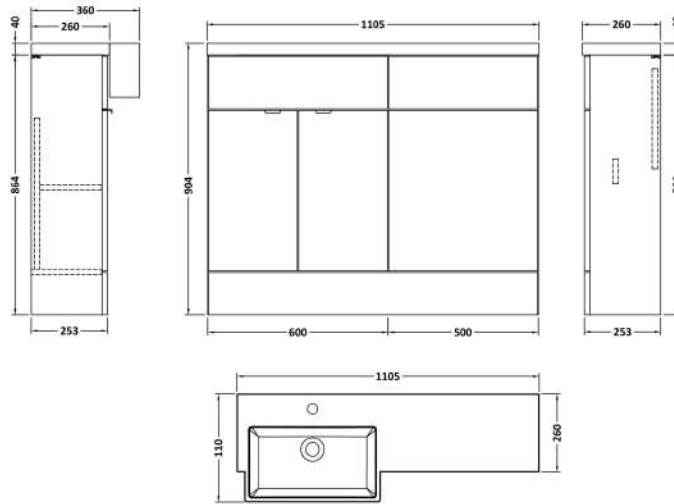

Sales Code: CBI650

Description: 1100 Square Semi Rec Vanity & Wc Unit Lh

Packaging Details

Barcode: 5056211890058

Sales Code: OFF607

Description: 600 Vanity Unit (255mm Deep)

Product Dimensions

Height (mm):	864
Width (mm):	600
Depth (mm):	255
Nett Weight (kg):	17

Packaging Dimensions

Height (mm):	290
Width (mm):	625
Depth (mm):	875
Gross Weight (kg):	17.5

Packaging Data

Box Colour:	Brown Cardboard Box
Box Qty:	1
Label Size:	100 x 50
Label Colour:	White Label
Label Qty:	2

Sales Code: OFF645

Description: 500 Wc Unit (255mm Deep)

Product Dimensions

Height (mm):	864
Width (mm):	500
Depth (mm):	255
Nett Weight (kg):	11.5

Packaging Dimensions

Height (mm):	290
Width (mm):	525
Depth (mm):	875
Gross Weight (kg):	12

Sales Code: PMB613L

Description: 1100 Square S/Recess Polymarble Basin Lh

Product Dimensions

Height (mm):	135
Width (mm):	1103
Depth (mm):	355
Nett Weight (kg):	16

Packaging Dimensions

Height (mm):	190
Width (mm):	420
Depth (mm):	1160
Gross Weight (kg):	16