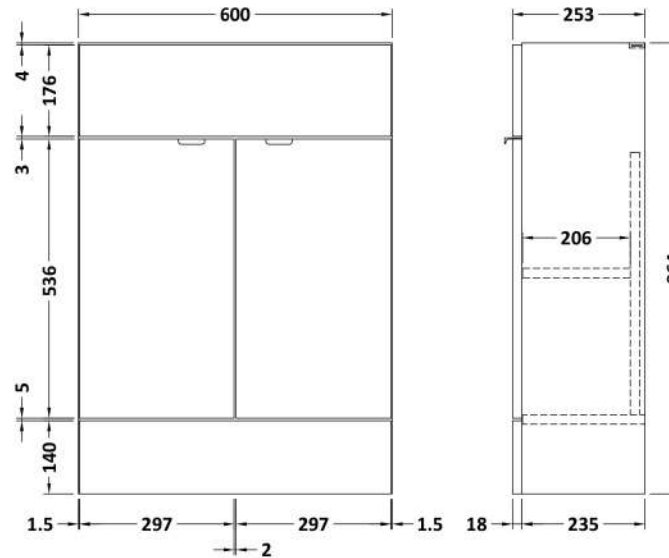

Sales Code: CBI650

Description: 1100 Square Semi Rec Vanity & Wc Unit Lh

Packaging Details

Barcode: 5056211890058

Sales Code: OFF607

Description: 600 Vanity Unit (255mm Deep)

Product Dimensions

Height (mm):	864
Width (mm):	600
Depth (mm):	255
Nett Weight (kg):	17

Packaging Dimensions

Height (mm):	290
Width (mm):	625
Depth (mm):	875
Gross Weight (kg):	17.5

Packaging Data

Box Colour:	Brown Cardboard Box
Box Qty:	1
Label Size:	100 x 50
Label Colour:	White Label
Label Qty:	2

Sales Code: OFF645

Description: 500 Wc Unit (255mm Deep)

Product Dimensions

Height (mm):	864
Width (mm):	500
Depth (mm):	255
Nett Weight (kg):	11.5

Packaging Dimensions

Height (mm):	290
Width (mm):	525
Depth (mm):	875
Gross Weight (kg):	12

Sales Code: PMB613L

Description: 1100 Square S/Recess Polymarble Basin Lh

Product Dimensions

Height (mm):	135
Width (mm):	1103
Depth (mm):	355
Nett Weight (kg):	16

Packaging Dimensions

Height (mm):	190
Width (mm):	420
Depth (mm):	1160
Gross Weight (kg):	16