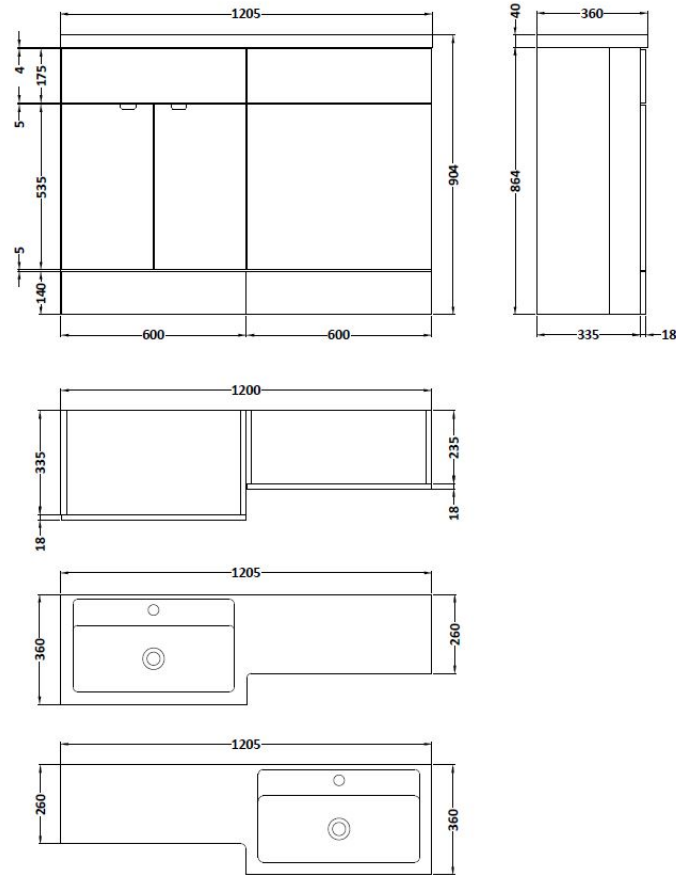

Sales Code: CBI609

Description: 1200mm Combination - Fd Option 1 - Lh

Packaging Details

Barcode: 5055275887950

Sales Code: OFF608

Description: 600 Vanity Unit (355mm Deep)

Product Dimensions

Height (mm):	864
Width (mm):	600
Depth (mm):	355
Nett Weight (kg):	20.5

Packaging Dimensions

Height (mm):	375
Width (mm):	620
Depth (mm):	900
Gross Weight (kg):	21

Packaging Data

Box Colour:	Brown Cardboard Box
Box Qty:	1
Label Size:	100 x 50
Label Colour:	White Label
Label Qty:	2

Sales Code: OFF647

Description: 600 Wc Unit (255mm Deep)

Product Dimensions

Height (mm):	864
Width (mm):	600
Depth (mm):	255
Nett Weight (kg):	14

Packaging Dimensions

Height (mm):	290
Width (mm):	625
Depth (mm):	875
Gross Weight (kg):	14.5

Sales Code: PMB414L

Description: 1200 L Shaped Polymarble Basin Lh

Product Dimensions

Height (mm):	135
Width (mm):	1203
Depth (mm):	355
Nett Weight (kg):	17

Packaging Dimensions

Height (mm):	190
Width (mm):	420
Depth (mm):	1260
Gross Weight (kg):	17