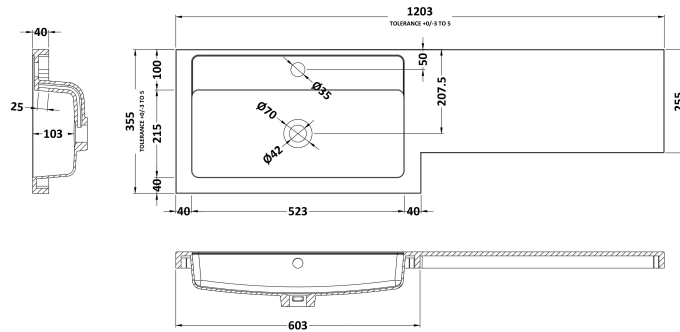

Packaging Dimensions

Height (mm):	375
Width (mm):	620
Depth (mm):	900
Gross Weight (kg):	21

Packaging Data

Box Colour:	Brown Cardboard Box
Box Qty:	1
Label Size:	100 x 50
Label Colour:	White Label
Label Qty:	2

Sales Code: OFF647

Description: 600 Wc Unit (255mm Deep)

Product Dimensions

Height (mm):	864
Width (mm):	600
Depth (mm):	255
Nett Weight (kg):	14

Packaging Dimensions

Height (mm):	290
Width (mm):	625
Depth (mm):	875
Gross Weight (kg):	14.5

Packaging Data

Box Colour:	Brown Cardboard Box
Box Qty:	1
Label Size:	100 x 50
Label Colour:	White Label
Label Qty:	2

Outer Box Dimensions (If Applicable)

Height (mm):	
Width (mm):	
Depth (mm):	
Gross Weight (kg):	
Barcode:	5055275816899

Sales Code: PMB414L

Description: 1200 L Shaped Polymarble Basin Lh

Product Dimensions

Height (mm):	135
Width (mm):	1203
Depth (mm):	355
Nett Weight (kg):	17

Packaging Dimensions

Height (mm):	190
Width (mm):	420
Depth (mm):	1260
Gross Weight (kg):	17