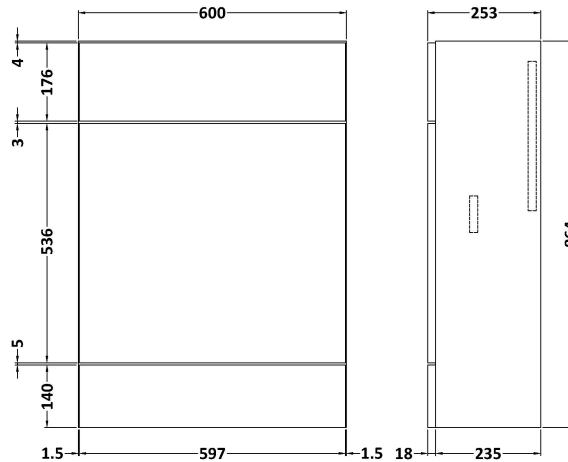

Sales Code: CBI609

Description: 1200mm Combination - Fd Option 1 - Lh

Packaging Details

Barcode: 5055275887950

Sales Code: OFF608

Description: 600 Vanity Unit (355mm Deep)

Product Dimensions

Height (mm):	864
Width (mm):	600
Depth (mm):	355
Nett Weight (kg):	20.5

Packaging Dimensions

Height (mm):	375
Width (mm):	620
Depth (mm):	900
Gross Weight (kg):	21

Packaging Data

Box Colour:	Brown Cardboard Box
Box Qty:	1
Label Size:	100 x 50
Label Colour:	White Label
Label Qty:	2

Sales Code: OFF647

Description: 600 Wc Unit (255mm Deep)

Product Dimensions

Height (mm):	864
Width (mm):	600
Depth (mm):	255
Nett Weight (kg):	14

Packaging Dimensions

Height (mm):	290
Width (mm):	625
Depth (mm):	875
Gross Weight (kg):	14.5

Sales Code: PMB414L

Description: 1200 L Shaped Polymarble Basin Lh

Product Dimensions

Height (mm):	135
Width (mm):	1203
Depth (mm):	355
Nett Weight (kg):	17

Packaging Dimensions

Height (mm):	190
Width (mm):	420
Depth (mm):	1260
Gross Weight (kg):	17