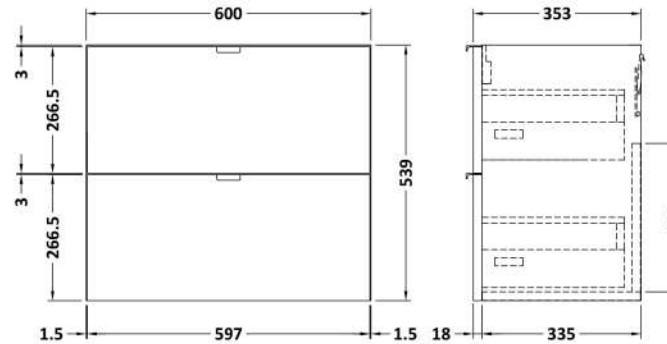

Sales Code: CBI530

Description: 600 Wall Hung 2-Drawer Unit & Basin

Packaging Details

Barcode: 5056211815471

Sales Code: OFF537

Description: 600 2-Drawer Wall Hung Unit

Product Dimensions

Height (mm):	540
Width (mm):	600
Depth (mm):	353
Nett Weight (kg):	21

Packaging Dimensions

Height (mm):	375
Width (mm):	620
Depth (mm):	560
Gross Weight (kg):	21.5

Packaging Data

Box Colour:	Brown Cardboard Box
Box Qty:	1
Label Size:	100 x 50
Label Colour:	White Label
Label Qty:	2

Sales Code: PMB313

Description: 600 Rear Tap Basin 1Th

Product Dimensions

Height (mm):	355
Width (mm):	603
Depth (mm):	135
Nett Weight (kg):	9.66

Packaging Dimensions

Height (mm):	410
Width (mm):	200
Depth (mm):	650
Gross Weight (kg):	9.66

Packaging Data

Box Colour:	Brown Cardboard Box - Printed
Box Qty:	1
Label Size:	100 x 50
Label Colour:	White Label
Label Qty:	2

Outer Box Dimensions (If Applicable)

Height (mm):	
Width (mm):	
Depth (mm):	
Gross Weight (kg):	
Barcode:	5055369071982