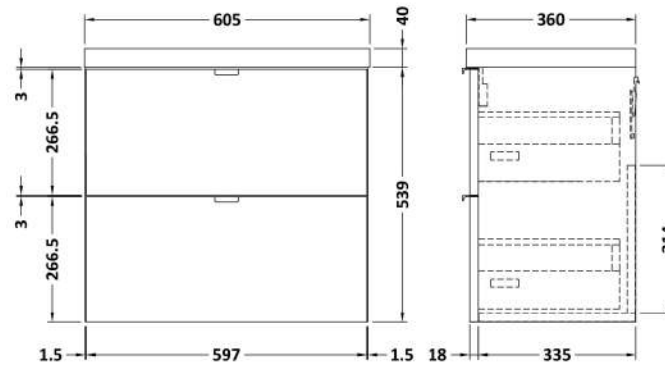

Sales Code: CBI530

Description: 600 Wall Hung 2-Drawer Unit & Basin

Packaging Details

Barcode: 5056211815471

Sales Code: OFF537

Description: 600 2-Drawer Wall Hung Unit

Product Dimensions

Height (mm):	540
Width (mm):	600
Depth (mm):	353
Nett Weight (kg):	21

Packaging Dimensions

Height (mm):	375
Width (mm):	620
Depth (mm):	560
Gross Weight (kg):	21.5

Packaging Data

Box Colour:	Brown Cardboard Box
Box Qty:	1
Label Size:	100 x 50
Label Colour:	White Label
Label Qty:	2

Sales Code: PMB313

Description: 600 Rear Tap Basin 1Th

Product Dimensions

Height (mm):	355
Width (mm):	603
Depth (mm):	135
Nett Weight (kg):	9.66

Packaging Dimensions

Height (mm):	410
Width (mm):	200
Depth (mm):	650
Gross Weight (kg):	9.66

Packaging Data

Box Colour:	Brown Cardboard Box - Printed
Box Qty:	1
Label Size:	100 x 50
Label Colour:	White Label
Label Qty:	2

Outer Box Dimensions (If Applicable)

Height (mm):	
Width (mm):	
Depth (mm):	
Gross Weight (kg):	
Barcode:	5055369071982