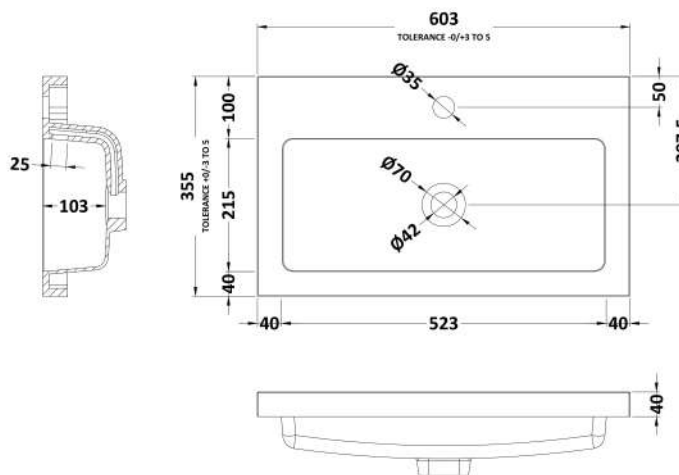

Packaging Dimensions

Height (mm):	375
Width (mm):	620
Depth (mm):	560
Gross Weight (kg):	21.5

Packaging Data

Box Colour:	Brown Cardboard Box
Box Qty:	1
Label Size:	100 x 50
Label Colour:	White Label
Label Qty:	2

Outer Box Dimensions (If Applicable)

Height (mm):	
Width (mm):	
Depth (mm):	
Gross Weight (kg):	
Barcode:	5056211812951

Product Details

Country of Origin:	United Kingdom
Fitting Instruction:	No
CE & UKCA:	N/A
FSC Certified Materials:	Yes
Colour:	Anthracite Woodgrain
Construction Method:	Cam & Wood Dowel
Construction Type:	Rigid
Cabinet Finish:	MFC Textured Woodgrain
Fascia Finish:	MFC Textured Woodgrain
Cabinet Thickness (mm):	18
Fascia Thickness (mm):	18
Drawer Included:	Yes
Drawer Type:	80mm High Metal Softclose
No of Shelves:	0
Hinge Type:	Not Applicable
Hinge Included:	Not Applicable
Adjustable Legs:	No, Not Required
Fixings Included:	Yes
Handle Style:	Modern
Waste Shroud:	Yes
Handle Included:	Yes, Supplied
Handle Type:	Wrapover

Sales Code: PMB313

Description: 600 Rear Tap Basin 1Th

Product Dimensions

Height (mm):	355
Width (mm):	603
Depth (mm):	135
Nett Weight (kg):	9.66

Packaging Dimensions

Height (mm):	410
Width (mm):	200
Depth (mm):	650
Gross Weight (kg):	9.66

Packaging Data

Box Colour:	Brown Cardboard Box - Printed
Box Qty:	1
Label Size:	100 x 50
Label Colour:	White Label
Label Qty:	2

Outer Box Dimensions (If Applicable)

Height (mm):	
Width (mm):	
Depth (mm):	
Gross Weight (kg):	
Barcode:	5055369071982