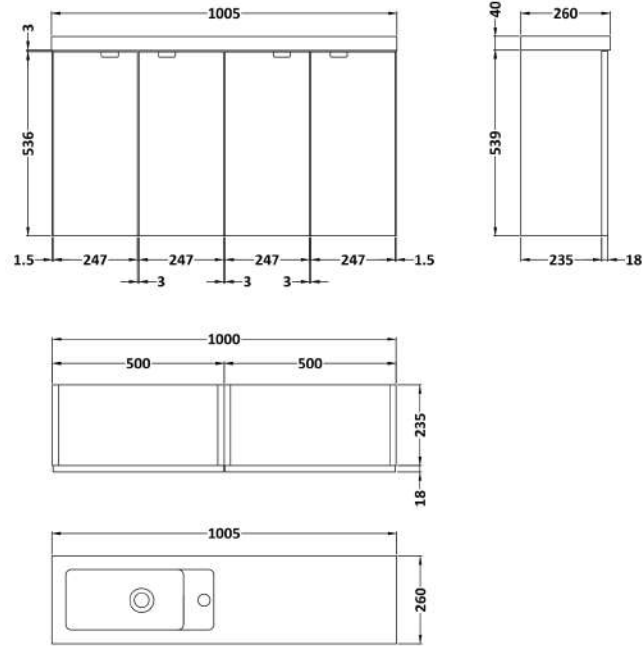

Sales Code: CBI443

Description: 1000mm Combination Vanity Compact

Packaging Details

Barcode: 5056211851790

Sales Code: OFG434

Description: 500 2-Door Wall Hung Unit (255mm)

Product Dimensions

Height (mm):	540
Width (mm):	500
Depth (mm):	253
Nett Weight (kg):	9.5

Packaging Dimensions

Height (mm):	560
Width (mm):	520
Depth (mm):	275
Gross Weight (kg):	10

Packaging Data

Box Colour:	Brown Cardboard Box
Box Qty:	1
Label Size:	100 x 50
Label Colour:	White Label
Label Qty:	2

Sales Code: PMB402

Description: 1000 Straight Polymarble Basin

Product Dimensions

Height (mm):	135
Width (mm):	1003
Depth (mm):	255
Nett Weight (kg):	11.8

Packaging Dimensions

Height (mm):	190
Width (mm):	320
Depth (mm):	1060
Gross Weight (kg):	11.8

Packaging Data

Box Colour:	Brown Cardboard Box - Printed
Box Qty:	1
Label Size:	100 x 50
Label Colour:	White Label
Label Qty:	2

Outer Box Dimensions (If Applicable)

Height (mm):	
Width (mm):	
Depth (mm):	
Gross Weight (kg):	
Barcode:	5056211847410