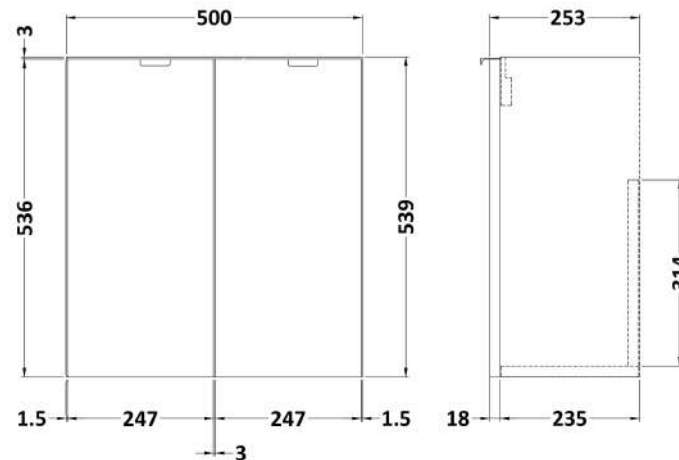

Sales Code: CBI443

Description: 1000mm Combination Vanity Compact

Packaging Details

Barcode: 5056211851790

Sales Code: OFG434

Description: 500 2-Door Wall Hung Unit (255mm)

Product Dimensions

Height (mm):	540
Width (mm):	500
Depth (mm):	253
Nett Weight (kg):	9.5

Packaging Dimensions

Height (mm):	560
Width (mm):	520
Depth (mm):	275
Gross Weight (kg):	10

Packaging Data

Box Colour:	Brown Cardboard Box
Box Qty:	1
Label Size:	100 x 50
Label Colour:	White Label
Label Qty:	2

Sales Code: PMB402

Description: 1000 Straight Polymarble Basin

Product Dimensions

Height (mm):	135
Width (mm):	1003
Depth (mm):	255
Nett Weight (kg):	11.8

Packaging Dimensions

Height (mm):	190
Width (mm):	320
Depth (mm):	1060
Gross Weight (kg):	11.8

Packaging Data

Box Colour:	Brown Cardboard Box - Printed
Box Qty:	1
Label Size:	100 x 50
Label Colour:	White Label
Label Qty:	2

Outer Box Dimensions (If Applicable)

Height (mm):	
Width (mm):	
Depth (mm):	
Gross Weight (kg):	
Barcode:	5056211847410