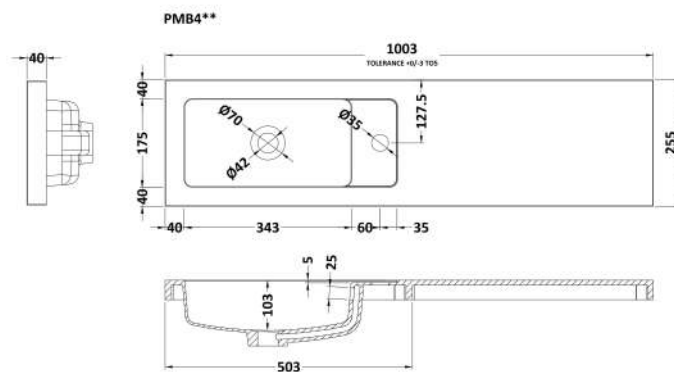

Packaging Dimensions

Height (mm):	560
Width (mm):	520
Depth (mm):	275
Gross Weight (kg):	10

Packaging Data

Box Colour:	Brown Cardboard Box
Box Qty:	1
Label Size:	100 x 50
Label Colour:	White Label
Label Qty:	2

Outer Box Dimensions (If Applicable)

Height (mm):	
Width (mm):	
Depth (mm):	
Gross Weight (kg):	
Barcode:	5056211848721

Product Details

Country of Origin:	China
Fitting Instruction:	No
CE & UKCA:	N/A
FSC Certified Materials:	Yes
Colour:	Gloss Grey Mist
Construction Method:	Cam & Wood Dowel
Construction Type:	Rigid
Cabinet Finish:	MFC Painted Gloss
Fascia Finish:	MFC Painted Gloss
Cabinet Thickness (mm):	16
Fascia Thickness (mm):	18
Drawer Included:	No
Drawer Type:	Not Applicable
No of Shelves:	0
Hinge Type:	95 Degree Clip-On Soft Close
Hinge Included:	Yes, Supplied
Adjustable Legs:	No, Not Required
Fixings Included:	Yes
Handle Style:	Contemporary
Waste Shroud:	No
Handle Included:	Yes, Supplied
Handle Type:	Wrapover

Sales Code: PMB402

Description: 1000 Straight Polymarble Basin

Product Dimensions

Height (mm):	135
Width (mm):	1003
Depth (mm):	255
Nett Weight (kg):	11.8

Packaging Dimensions

Height (mm):	190
Width (mm):	320
Depth (mm):	1060
Gross Weight (kg):	11.8

Packaging Data

Box Colour:	Brown Cardboard Box - Printed
Box Qty:	1
Label Size:	100 x 50
Label Colour:	White Label
Label Qty:	2

Outer Box Dimensions (If Applicable)

Height (mm):	
Width (mm):	
Depth (mm):	
Gross Weight (kg):	
Barcode:	5056211847410