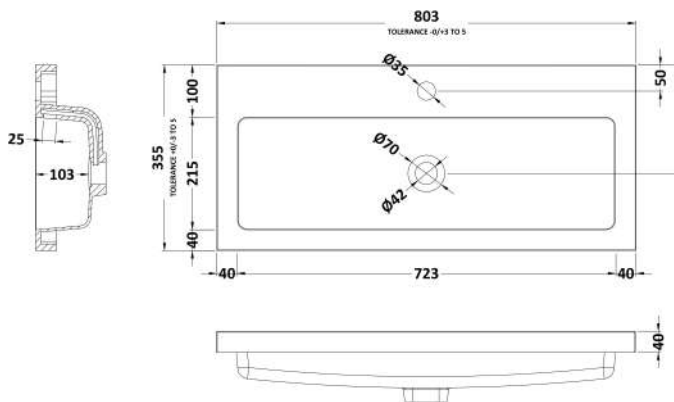

### Product Dimensions

Height (mm):	864
Width (mm):	800
Depth (mm):	355
Nett Weight (kg):	24.5

### Packaging Dimensions

Height (mm):	900
Width (mm):	825
Depth (mm):	375
Gross Weight (kg):	25

### Outer Box Dimensions (If Applicable)

Height (mm):	
Width (mm):	
Depth (mm):	
Gross Weight (kg):	
Barcode:	5056211849896

### Product Dimensions

Height (mm):	355
Width (mm):	803
Depth (mm):	135
Nett Weight (kg):	12