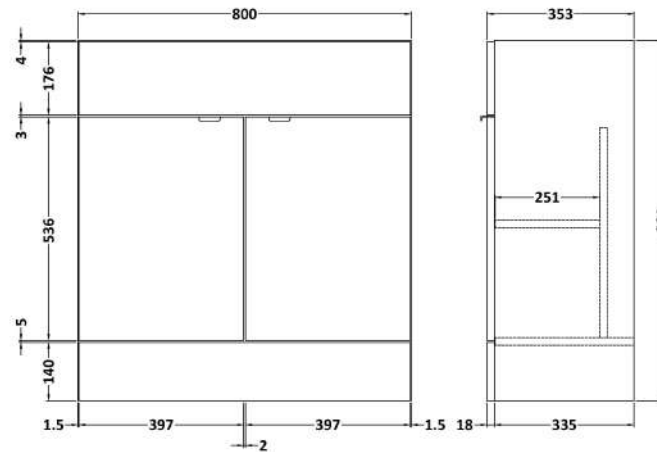

### Product Dimensions

Height (mm):	864
Width (mm):	800
Depth (mm):	355
Nett Weight (kg):	24.5

### Packaging Dimensions

Height (mm):	900
Width (mm):	825
Depth (mm):	375
Gross Weight (kg):	25

### Product Dimensions

Height (mm):	355
Width (mm):	803
Depth (mm):	135
Nett Weight (kg):	12

### Packaging Dimensions

Height (mm):	200
Width (mm):	420
Depth (mm):	855
Gross Weight (kg):	12