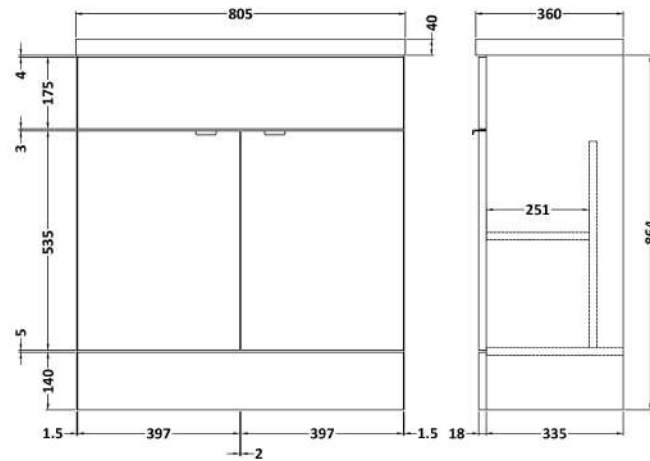

Sales Code: CBI428

Description: 800mm Fd Vanity Unit & Basin

Packaging Details

Barcode: 5056211850311