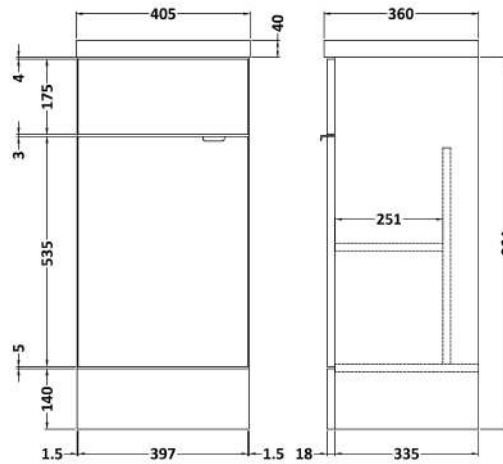

Sales Code: CBI423

Description: 400mm Fd Vanity Unit & Basin

Packaging Details

Barcode: 5056211850267

Sales Code: OFG404

Description: 400 Vanity Unit (355mm Deep)

Product Dimensions

Height (mm):	864
Width (mm):	400
Depth (mm):	355
Nett Weight (kg):	15.5

Packaging Dimensions

Height (mm):	900
Width (mm):	425
Depth (mm):	375
Gross Weight (kg):	16

Packaging Data

Box Colour:	Brown Cardboard Box
Box Qty:	1
Label Size:	100 x 50
Label Colour:	White Label
Label Qty:	2

Sales Code: PMB311

Description: 400 Rear Tap Basin 1Th

Product Dimensions

Height (mm):	355
Width (mm):	403
Depth (mm):	135
Nett Weight (kg):	6.01

Packaging Dimensions

Height (mm):	550
Width (mm):	450
Depth (mm):	420
Gross Weight (kg):	6.01

Packaging Data

Box Colour:	Brown Cardboard Box - Printed
Box Qty:	1
Label Size:	100 x 50
Label Colour:	White Label
Label Qty:	2

Outer Box Dimensions (If Applicable)

Height (mm):	
Width (mm):	
Depth (mm):	
Gross Weight (kg):	
Barcode:	5055369071968