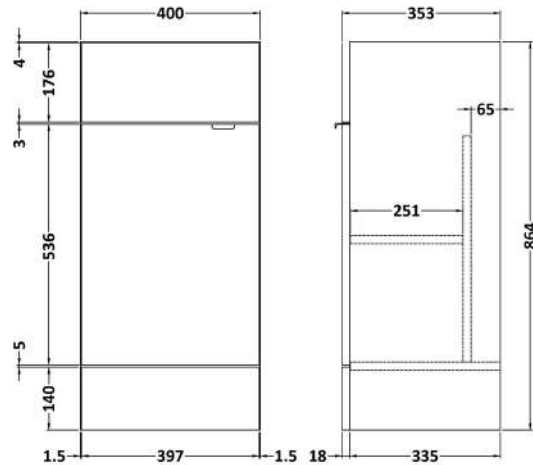

Sales Code: CBI423

Description: 400mm Fd Vanity Unit & Basin

Packaging Details

Barcode: 5056211850267

Sales Code: OFG404

Description: 400 Vanity Unit (355mm Deep)

Product Dimensions

Height (mm):	864
Width (mm):	400
Depth (mm):	355
Nett Weight (kg):	15.5

Packaging Dimensions

Height (mm):	900
Width (mm):	425
Depth (mm):	375
Gross Weight (kg):	16

Packaging Data

Box Colour:	Brown Cardboard Box
Box Qty:	1
Label Size:	100 x 50
Label Colour:	White Label
Label Qty:	2

Sales Code: PMB311

Description: 400 Rear Tap Basin 1Th

Product Dimensions

Height (mm):	355
Width (mm):	403
Depth (mm):	135
Nett Weight (kg):	6.01

Packaging Dimensions

Height (mm):	550
Width (mm):	450
Depth (mm):	420
Gross Weight (kg):	6.01

Packaging Data

Box Colour:	Brown Cardboard Box - Printed
Box Qty:	1
Label Size:	100 x 50
Label Colour:	White Label
Label Qty:	2

Outer Box Dimensions (If Applicable)

Height (mm):	
Width (mm):	
Depth (mm):	
Gross Weight (kg):	
Barcode:	5055369071968