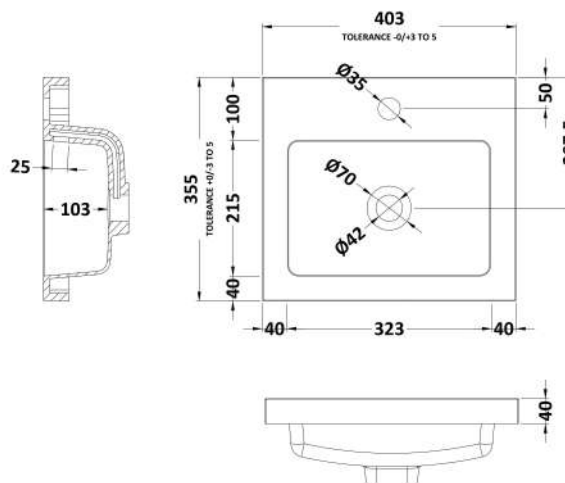

Packaging Dimensions

Height (mm):	900
Width (mm):	425
Depth (mm):	375
Gross Weight (kg):	16

Packaging Data

Box Colour:	Brown Cardboard Box
Box Qty:	1
Label Size:	100 x 50
Label Colour:	White Label
Label Qty:	2

Outer Box Dimensions (If Applicable)

Height (mm):	
Width (mm):	
Depth (mm):	
Gross Weight (kg):	
Barcode:	5056211849865

Product Details

Country of Origin:	China
Fitting Instruction:	No
CE & UKCA:	N/A
FSC Certified Materials:	Yes
Colour:	Gloss Grey Mist
Construction Method:	Cam & Wood Dowel
Construction Type:	Rigid
Cabinet Finish:	MFC Painted Gloss
Fascia Finish:	MFC Painted Gloss
Cabinet Thickness (mm):	16
Fascia Thickness (mm):	18
Drawer Included:	No
Drawer Type:	Not Applicable
No of Shelves:	1
Hinge Type:	95 Degree Clip-On Soft Close
Hinge Included:	Yes
Adjustable Legs:	No
Fixings Included:	Yes
Handle Style:	Contemporary
Waste Shroud:	No
Handle Included:	Yes
Handle Type:	Wrapover

Sales Code: PMB311

Description: 400 Rear Tap Basin 1Th

Product Dimensions

Height (mm):	355
Width (mm):	403
Depth (mm):	135
Nett Weight (kg):	6.01

Packaging Dimensions

Height (mm):	550
Width (mm):	450
Depth (mm):	420
Gross Weight (kg):	6.01

Packaging Data

Box Colour:	Brown Cardboard Box - Printed
Box Qty:	1
Label Size:	100 x 50
Label Colour:	White Label
Label Qty:	2

Outer Box Dimensions (If Applicable)

Height (mm):	
Width (mm):	
Depth (mm):	
Gross Weight (kg):	
Barcode:	5055369071968