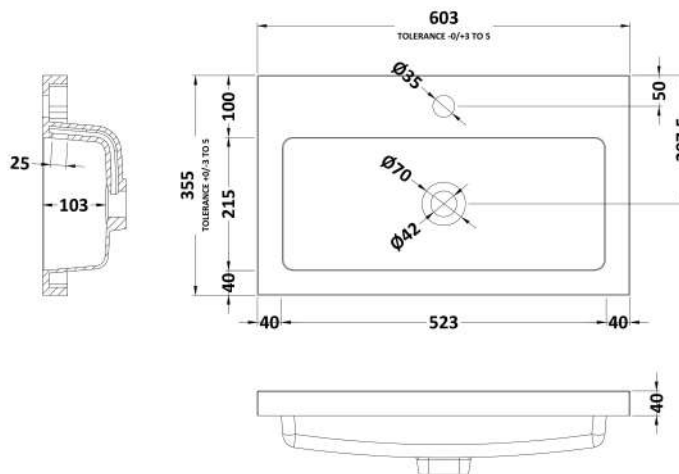

Packaging Dimensions

Height (mm):	375
Width (mm):	620
Depth (mm):	560
Gross Weight (kg):	21.5

Packaging Data

Box Colour:	Brown Cardboard Box
Box Qty:	1
Label Size:	100 x 50
Label Colour:	White Label
Label Qty:	2

Outer Box Dimensions (If Applicable)

Height (mm):	
Width (mm):	
Depth (mm):	
Gross Weight (kg):	
Barcode:	5056211816164

Product Details

Country of Origin:	United Kingdom
Fitting Instruction:	No
CE & UKCA:	N/A
FSC Certified Materials:	Yes
Colour:	Natural Oak
Construction Method:	Cam & Wood Dowel
Construction Type:	Rigid
Cabinet Finish:	MFC Textured Woodgrain
Fascia Finish:	MFC Textured Woodgrain
Cabinet Thickness (mm):	18
Fascia Thickness (mm):	18
Drawer Included:	Yes
Drawer Type:	80mm High Metal Softclose
No of Shelves:	0
Hinge Type:	Not Applicable
Hinge Included:	Not Applicable
Adjustable Legs:	No, Not Required
Fixings Included:	Yes
Handle Style:	Modern
Waste Shroud:	Yes
Handle Included:	Yes, Supplied
Handle Type:	Wrapover

Sales Code: PMB313

Description: 600 Rear Tap Basin 1Th

Product Dimensions

Height (mm):	355
Width (mm):	603
Depth (mm):	135
Nett Weight (kg):	9.66

Packaging Dimensions

Height (mm):	410
Width (mm):	200
Depth (mm):	650
Gross Weight (kg):	9.66

Packaging Data

Box Colour:	Brown Cardboard Box - Printed
Box Qty:	1
Label Size:	100 x 50
Label Colour:	White Label
Label Qty:	2

Outer Box Dimensions (If Applicable)

Height (mm):	
Width (mm):	
Depth (mm):	
Gross Weight (kg):	
Barcode:	5055369071982