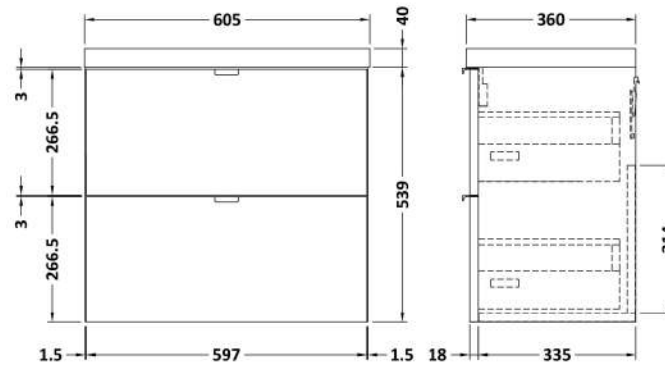

Sales Code: CBI330

Description: 600 Wall Hung 2-Drawer Unit & Basin

Packaging Details

Barcode: 5056211817505

Sales Code: OFF337

Description: 600 2-Drawer Wall Hung Unit

Product Dimensions

Height (mm):	540
Width (mm):	600
Depth (mm):	353
Nett Weight (kg):	21

Packaging Dimensions

Height (mm):	375
Width (mm):	620
Depth (mm):	560
Gross Weight (kg):	21.5

Packaging Data

Box Colour:	Brown Cardboard Box
Box Qty:	1
Label Size:	100 x 50
Label Colour:	White Label
Label Qty:	2

Sales Code: PMB313

Description: 600 Rear Tap Basin 1Th

Product Dimensions

Height (mm):	355
Width (mm):	603
Depth (mm):	135
Nett Weight (kg):	9.66

Packaging Dimensions

Height (mm):	410
Width (mm):	200
Depth (mm):	650
Gross Weight (kg):	9.66

Packaging Data

Box Colour:	Brown Cardboard Box - Printed
Box Qty:	1
Label Size:	100 x 50
Label Colour:	White Label
Label Qty:	2

Outer Box Dimensions (If Applicable)

Height (mm):	
Width (mm):	
Depth (mm):	
Gross Weight (kg):	
Barcode:	5055369071982