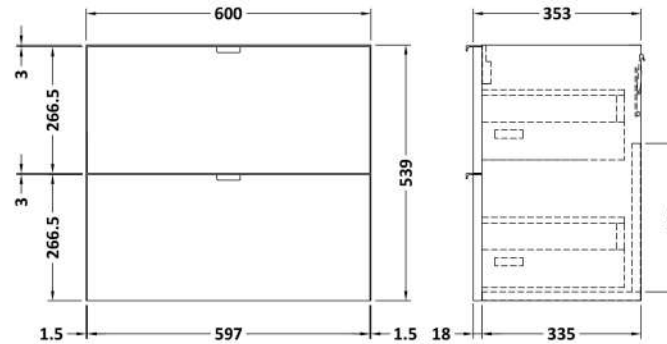

Sales Code: CBI330

Description: 600 Wall Hung 2-Drawer Unit & Basin

Packaging Details

Barcode: 5056211817505

Sales Code: OFF337

Description: 600 2-Drawer Wall Hung Unit

Product Dimensions

Height (mm):	540
Width (mm):	600
Depth (mm):	353
Nett Weight (kg):	21

Packaging Dimensions

Height (mm):	375
Width (mm):	620
Depth (mm):	560
Gross Weight (kg):	21.5

Packaging Data

Box Colour:	Brown Cardboard Box
Box Qty:	1
Label Size:	100 x 50
Label Colour:	White Label
Label Qty:	2

Sales Code: PMB313

Description: 600 Rear Tap Basin 1Th

Product Dimensions

Height (mm):	355
Width (mm):	603
Depth (mm):	135
Nett Weight (kg):	9.66

Packaging Dimensions

Height (mm):	410
Width (mm):	200
Depth (mm):	650
Gross Weight (kg):	9.66

Packaging Data

Box Colour:	Brown Cardboard Box - Printed
Box Qty:	1
Label Size:	100 x 50
Label Colour:	White Label
Label Qty:	2

Outer Box Dimensions (If Applicable)

Height (mm):	
Width (mm):	
Depth (mm):	
Gross Weight (kg):	
Barcode:	5055369071982