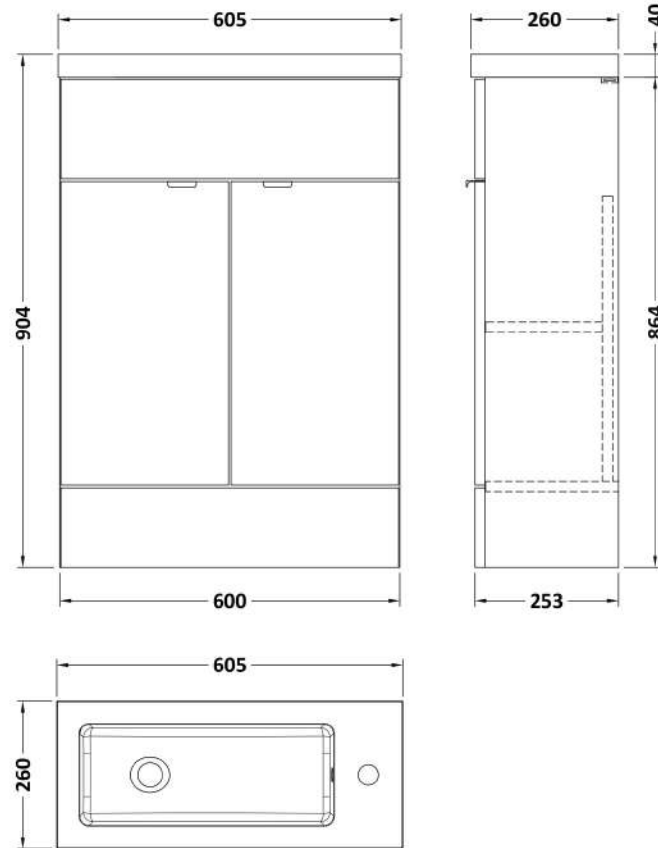

Sales Code: CBI3006

Description: 600mm Compact Vanity Unit & Basin

Packaging Details

Barcode: 5056678453377

Sales Code: OFF3007

Description: 600 Vanity Unit Compact

Product Dimensions

Height (mm):	864
Width (mm):	600
Depth (mm):	255
Nett Weight (kg):	17

Packaging Dimensions

Height (mm):	290
Width (mm):	625
Depth (mm):	900
Gross Weight (kg):	17.5

Packaging Data

Box Colour:	Brown Cardboard Box
Box Qty:	1
Label Size:	100 x 50
Label Colour:	White Label
Label Qty:	2

Outer Box Dimensions (If Applicable)

Height (mm):	
Width (mm):	
Depth (mm):	
Gross Weight (kg):	
Barcode:	5056678436783

Product Details

Country of Origin:	United Kingdom
Fitting Instruction:	No
CE & UKCA:	N/A
FSC Certified Materials:	Yes
Colour:	Bleached Cuneo Oak
Construction Method:	Cam & Wood Dowel
Construction Type:	Rigid
Cabinet Finish:	MFC Textured Woodgrain
Fascia Finish:	MFC Textured Woodgrain
Cabinet Thickness (mm):	18
Fascia Thickness (mm):	18
Drawer Included:	No
Drawer Type:	Not Applicable
No of Shelves:	1
Hinge Type:	95 Degree Clip-On Soft Close
Hinge Included:	Yes
Adjustable Legs:	No
Fixings Included:	Yes
Handle Style:	Contemporary
Waste Shroud:	No
Handle Included:	Yes
Handle Type:	Wrapover

Sales Code: PMB303

Description: 600 Side Tap Basin 1Th (602.5X255x40)

Product Dimensions

Height (mm):	255
Width (mm):	603
Depth (mm):	135
Nett Weight (kg):	9

Packaging Dimensions

Height (mm):	305
Width (mm):	205
Depth (mm):	655
Gross Weight (kg):	9