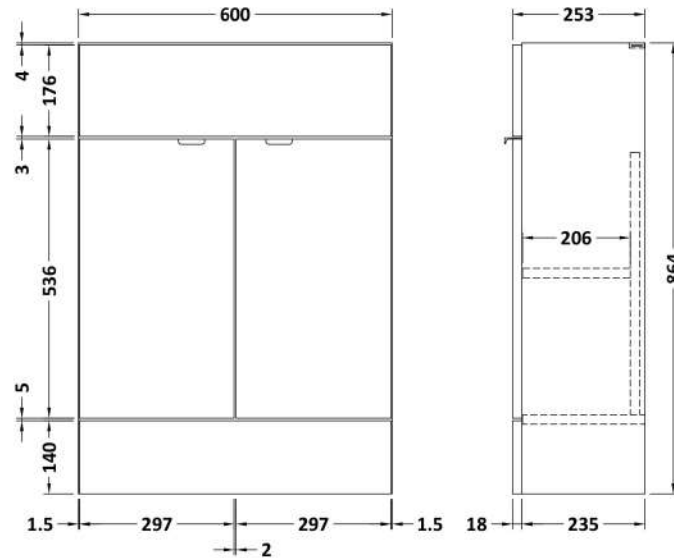

Sales Code: CBI3006

Description: 600mm Compact Vanity Unit & Basin

Packaging Details

Barcode: 5056678453377

Sales Code: OFF3007

Description: 600 Vanity Unit Compact

Product Dimensions

Height (mm):	864
Width (mm):	600
Depth (mm):	255
Nett Weight (kg):	17

Packaging Dimensions

Height (mm):	290
Width (mm):	625
Depth (mm):	900
Gross Weight (kg):	17.5

Packaging Data

Box Colour:	Brown Cardboard Box
Box Qty:	1
Label Size:	100 x 50
Label Colour:	White Label
Label Qty:	2

Outer Box Dimensions (If Applicable)

Height (mm):	
Width (mm):	
Depth (mm):	
Gross Weight (kg):	
Barcode:	5056678436783

Product Details

Country of Origin:	United Kingdom
Fitting Instruction:	No
CE & UKCA:	N/A
FSC Certified Materials:	Yes
Colour:	Bleached Cuneo Oak
Construction Method:	Cam & Wood Dowel
Construction Type:	Rigid
Cabinet Finish:	MFC Textured Woodgrain
Fascia Finish:	MFC Textured Woodgrain
Cabinet Thickness (mm):	18
Fascia Thickness (mm):	18
Drawer Included:	No
Drawer Type:	Not Applicable
No of Shelves:	1
Hinge Type:	95 Degree Clip-On Soft Close
Hinge Included:	Yes
Adjustable Legs:	No
Fixings Included:	Yes
Handle Style:	Contemporary
Waste Shroud:	No
Handle Included:	Yes
Handle Type:	Wrapover

Sales Code: PMB303

Description: 600 Side Tap Basin 1Th (602.5X255x40)

Product Dimensions

Height (mm):	255
Width (mm):	603
Depth (mm):	135
Nett Weight (kg):	9

Packaging Dimensions

Height (mm):	305
Width (mm):	205
Depth (mm):	655
Gross Weight (kg):	9