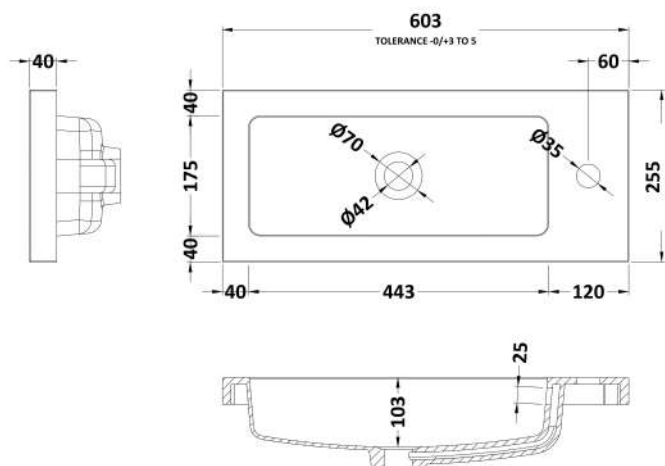

Packaging Dimensions

Height (mm):	290
Width (mm):	625
Depth (mm):	900
Gross Weight (kg):	17.5

Packaging Data

Box Colour:	Brown Cardboard Box
Box Qty:	1
Label Size:	100 x 50
Label Colour:	White Label
Label Qty:	2

Outer Box Dimensions (If Applicable)

Height (mm):	
Width (mm):	
Depth (mm):	
Gross Weight (kg):	
Barcode:	5056678436783

Product Details

Country of Origin:	United Kingdom
Fitting Instruction:	No
CE & UKCA:	N/A
FSC Certified Materials:	Yes
Colour:	Bleached Cuneo Oak
Construction Method:	Cam & Wood Dowel
Construction Type:	Rigid
Cabinet Finish:	MFC Textured Woodgrain
Fascia Finish:	MFC Textured Woodgrain
Cabinet Thickness (mm):	18
Fascia Thickness (mm):	18
Drawer Included:	No
Drawer Type:	Not Applicable
No of Shelves:	1
Hinge Type:	95 Degree Clip-On Soft Close
Hinge Included:	Yes
Adjustable Legs:	No
Fixings Included:	Yes
Handle Style:	Contemporary
Waste Shroud:	No
Handle Included:	Yes
Handle Type:	Wrapover

Sales Code: PMB303

Description: 600 Side Tap Basin 1Th (602.5X255x40)

Product Dimensions

Height (mm):	255
Width (mm):	603
Depth (mm):	135
Nett Weight (kg):	9

Packaging Dimensions

Height (mm):	305
Width (mm):	205
Depth (mm):	655
Gross Weight (kg):	9

Packaging Data

Box Colour:	Brown Cardboard Box - Printed
Box Qty:	1
Label Size:	100 x 50
Label Colour:	White Label
Label Qty:	2

Outer Box Dimensions (If Applicable)

Height (mm):	
Width (mm):	
Depth (mm):	
Gross Weight (kg):	
Barcode:	5055369063048