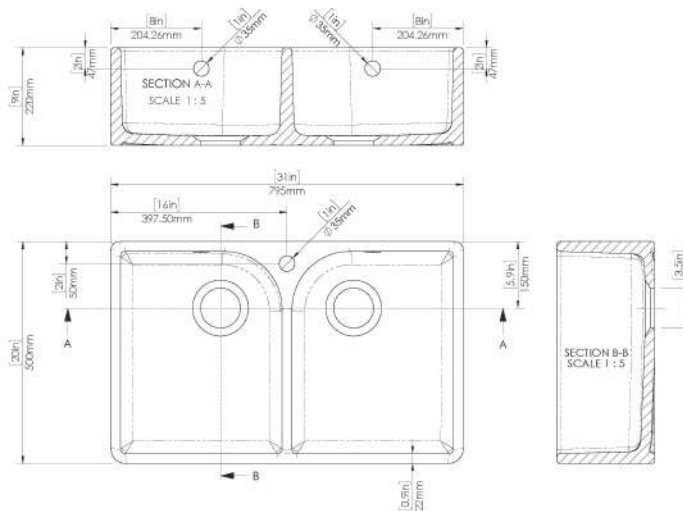

Sales Code: BU131AF32D

Description: Butler Sink Fw & Of 795X500x220

Product Dimensions

Height (mm):	220
Width (mm):	795
Depth (mm):	500
Nett Weight (kg):	45.5

Packaging Dimensions

Height (mm):	237
Width (mm):	814
Depth (mm):	507
Gross Weight (kg):	46

Packaging Data

Box Colour:	Brown Cardboard Box
Box Qty:	1
Label Size:	100 x 50
Label Colour:	White Label
Label Qty:	2

Outer Box Dimensions (If Applicable)

Height (mm):	
Width (mm):	
Depth (mm):	
Gross Weight (kg):	
Barcode:	5055275868553

Product Details

Country of Origin:	Utd.Arab.Emir.	
Fitting Instruction:	No	
Certification: CE & UKCA:	WRAS:	WRAS No:
Product Material:		
Fixing Supplied:		

Pans/Bidets: Trap Style: Includes Seat:

Seats: Seat Type: Material:
Function: Hinge Type:
Hinge Material:

Cisterns: Operating Type: Fittings:
Lever Type:

Basins: Tap Hole: Chain Stay Hole:
Template: Waste Type Req:
Overflow Inc: Overflow Cover:
Inner Bowl Depth (mm): 198