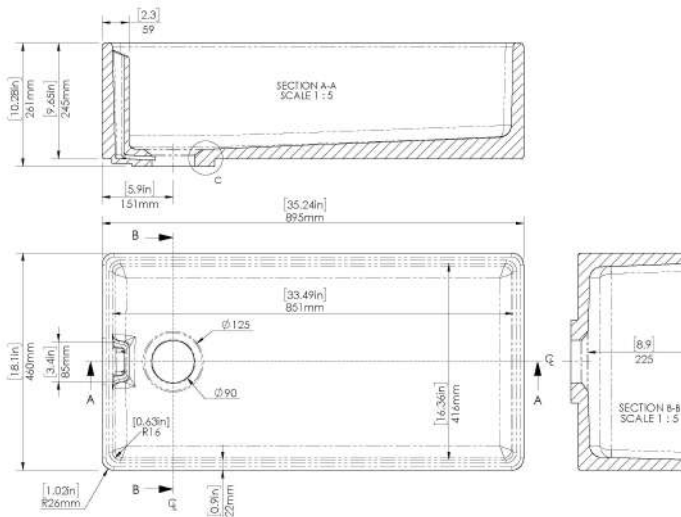

Sales Code: BE10036

Description: Belfast Sink 895X460x245 90W

Product Dimensions

Height (mm):	245
Width (mm):	895
Depth (mm):	455
Nett Weight (kg):	46.5

Packaging Dimensions

Height (mm):	290
Width (mm):	903
Depth (mm):	460
Gross Weight (kg):	47

Packaging Data

Box Colour:	Brown Cardboard Box
Box Qty:	1
Label Size:	100 x 50
Label Colour:	White Label
Label Qty:	2

Outer Box Dimensions (If Applicable)

Height (mm):	
Width (mm):	
Depth (mm):	
Gross Weight (kg):	
Barcode:	5056462649405

Product Details

Country of Origin:	Utd.Arab.Emir.
Fitting Instruction:	No
Certification: CE & UKCA:	WRAS: WRAS No:
Product Material:	
Fixing Supplied:	

Pans/Bidets: Trap Style: Includes Seat:

Seats: Seat Type: Material:
Function: Hinge Type:
Hinge Material:

Cisterns: Operating Type: Fittings:
Lever Type:

Basins: Tap Hole: Chain Stay Hole:
Template: Waste Type Req:
Overflow Inc: Overflow Cover:
Inner Bowl Depth (mm): 224 mm