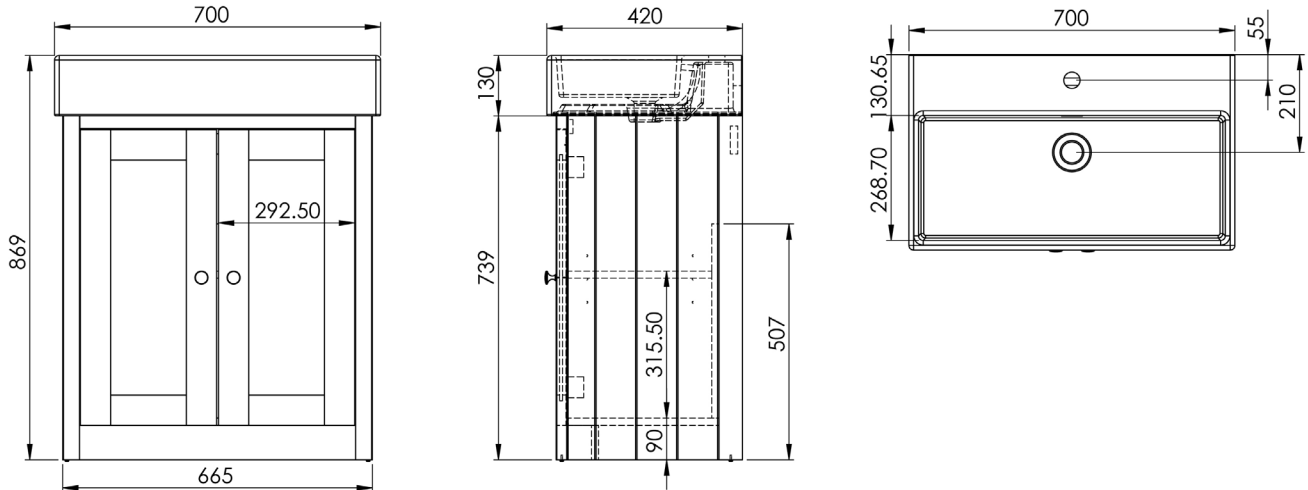

Technical Data Sheet

LANSDOWN 700mm Floor Mounted Unit

Whats in the box: 1x LAN700B.X + Handles/Fixings

TAVISTOCK
inspiring bathrooms

*Reference basin TDS for further info

Diagrams not to scale
All dimensions in mm
tolerance of +/-5mm

Materials

Carcass: Painted Pine Timber/ MDF
Fascia Components: Painted MDF

**Dimensions are subject to change, customers are advised to measure actual product before commencing installation.
***Fixing point dimensions are for guidance only/the positions of wall fixing must be checked when product is received.

FAQs

- | | |
|---|--|
| Q: How big is the plumbing void at the back of the furniture? | A: 50mm |
| Q: Are the handles fitted? | A: No, handles need fixing. |
| Q: Are the doors soft close? | A: The doors are both soft close and quick release. |
| Q: How deep is the unit when the doors are fully open? | A: Approx. 590mm (aprox 90 degree opening hinges) |
| Q: Can the doors be adjusted? | A: The doors can be adjusted as detailed in the supplied instructions. |
| Q: Is the shelf removable? | A: Yes, there is one adjustable/removable shelf. |
| Q: How do I fix the unit to the wall? | A: You can secure it to the wall drilling through the back brace. |
| Q: What is the interior finish of the unit? | A: The unit interior is the same finish as the exterior finish. |